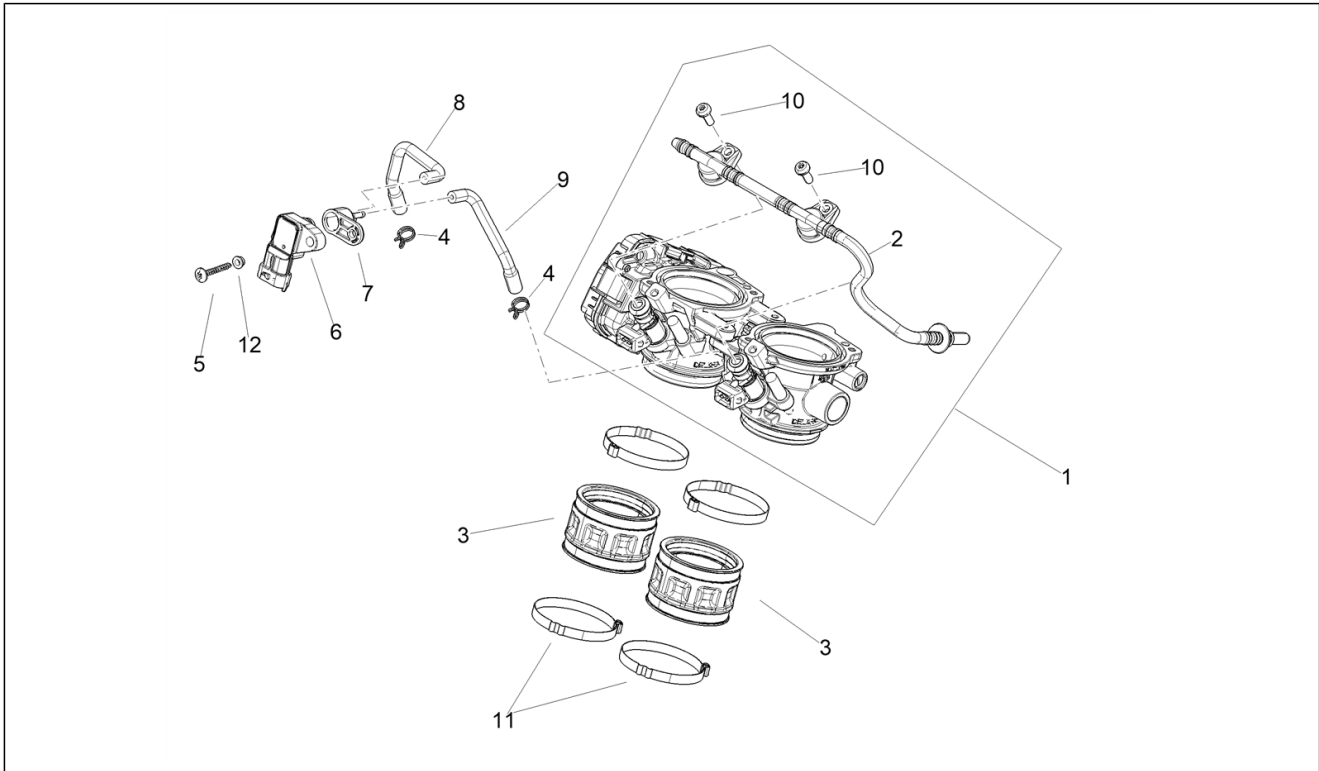

<b>Group</b>	Engine
<b>Code</b>	03.060
<b>Description</b>	Throttle body
<b>Service</b>	1

Pos.	Code	Description	Qty	Variants
1	1A019430	Complete throttle body	1	
2	1A017323	Fuel pipe	1	
3	1A016982	Big end sleeve / throttle body	2	
4	CM001911	Hose clamp	2	
5	478533	Self-tap screw	1	
6	642302	Air pressure sensor	1	
7	894658	Joint	1	
8	2B008945	Depression pipe right	1	
9	2B008944	Vacuum pipe left	4	
10	896567	Sec. screw	1	
11	857306	Hose clamp	4	
12	2B003052	T bushing	1	