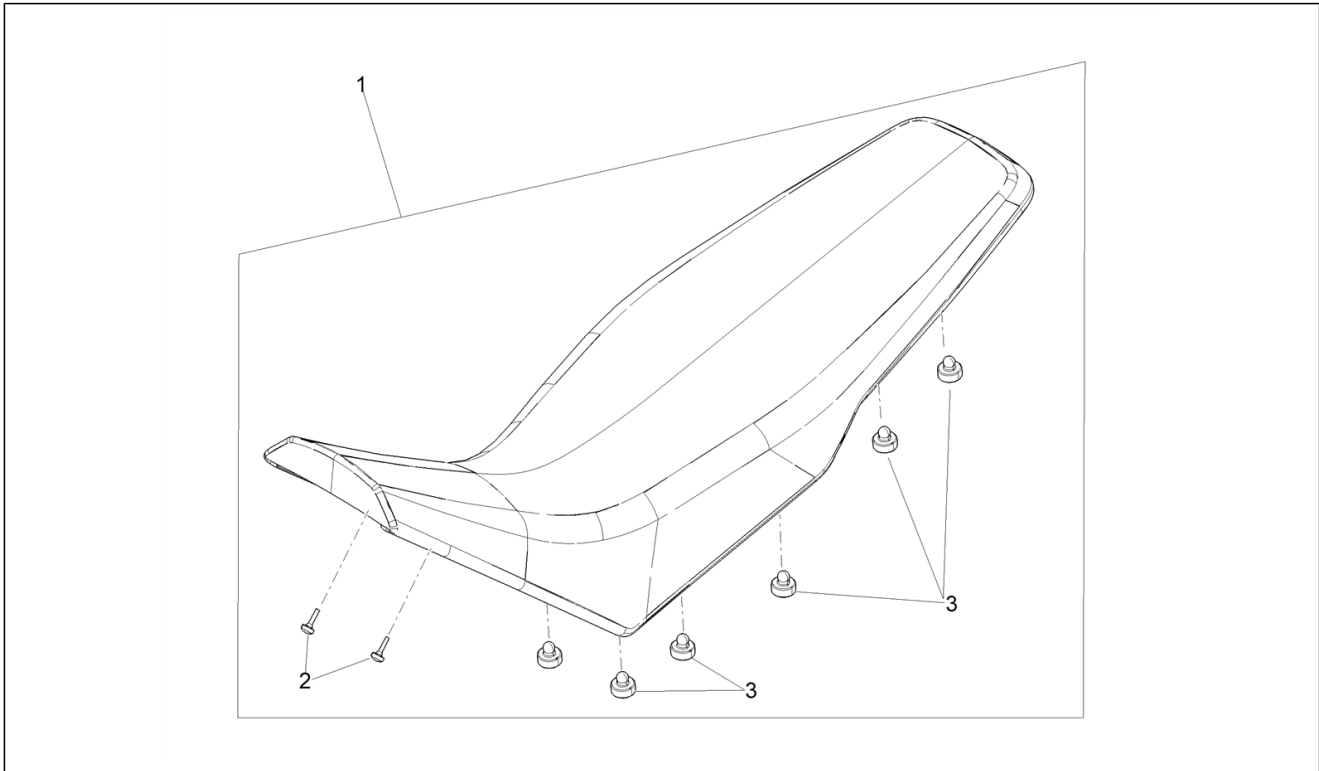

Group	Body
Code	02.120
Description	Saddle
Service	1

Pos.	Code	Description	Qty	Variants
1	2B008999000C3	Driver saddle, black	1	Colour:Indaco tagelmust[IT]
1	2B008999000C1	Driver saddle yellow	1	Colour:Yellow[Giallo]
1	2B008999000C2	Driver saddle, red	1	Colour:Red[Rosso]
2	B064024	Saddle rubber	2	
3	B064023	Saddle rubber	6