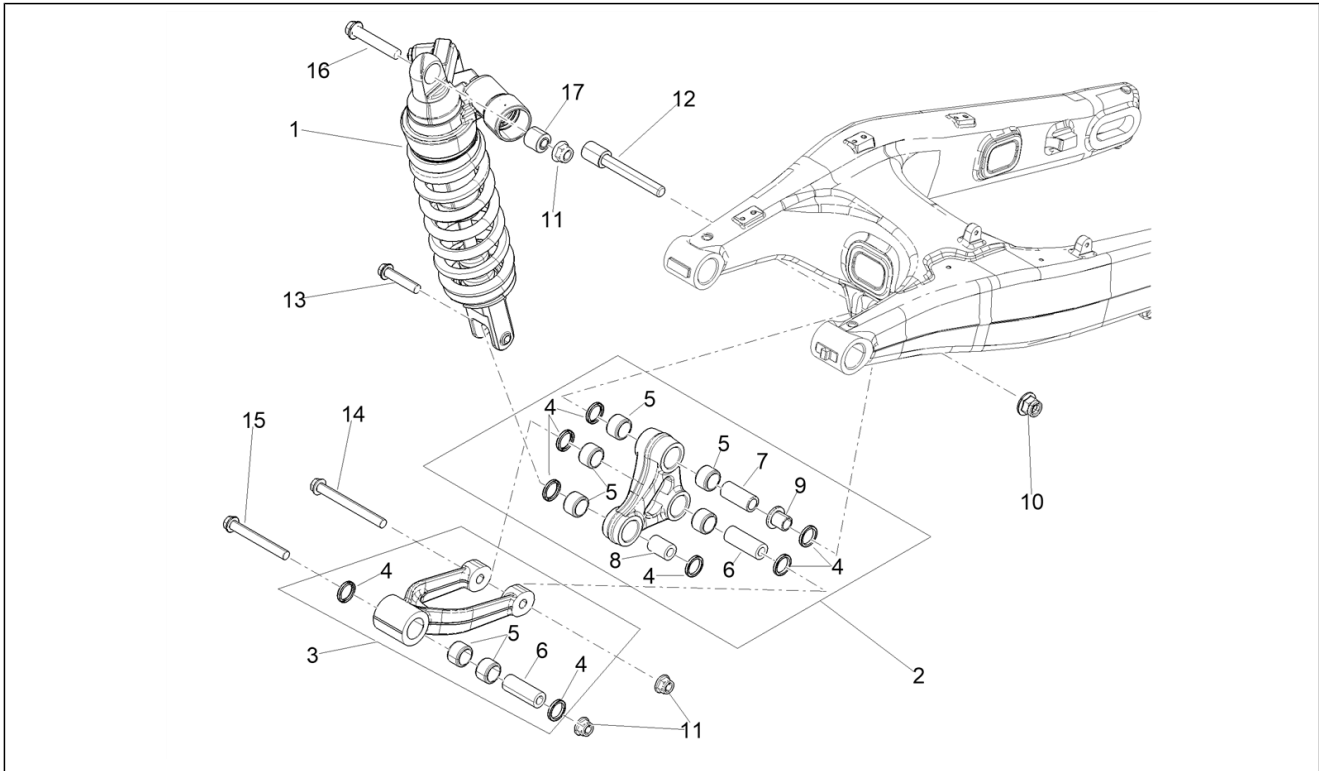

Group	Suspensions
Code	04.080
Description	Shock absorber
Service	1

Pos.	Code	Description	Qty	Variants
1	2B009703	Rear shock absorber	1	Colour:Indaco tagelmust[IT]
1	2B006372	Rear shock absorber	1	Colour:Red[Rosso] Yellow[Giallo]
2	2B007587	Double conrod	1	
3	GU05562430	Single conrod comp.	1	
4	AP8110068	Oil seal D18x24x3	8	
5	AP8110066	Drawn cap	7	
6	GU05562030	Double connecting rod pin L47	2	
7	2B009222	Piston pin	1	
8	AP8135608	Double connecting rod pin L25	1	
9	2B009338	T bushing	1	
10	2B007703	Self-locking nut M12	1	
11	AP8152301	Self-locking nut	2	
12	2B008608	Hex socket screw M12X85	1	
13	2B009352	Screw w/ flange M10X45	1	
14	AP8152396	Screw w/ flange M10x95	1	
15	AP8152398	Screw w/ flange M10x80	1	
16	AP8152410	Screw w/ flange M10x55	1	
17	2B010306	Silent-block	1