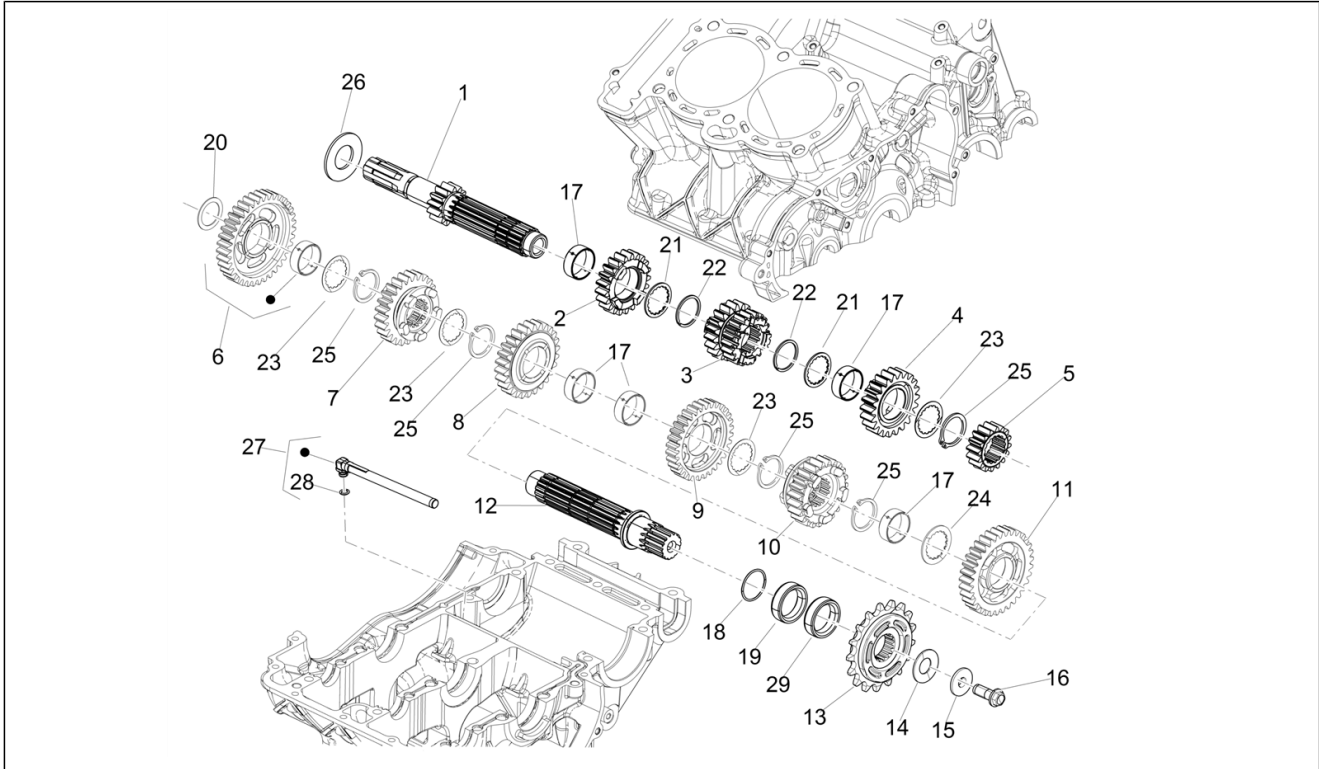

Group	Engine
Code	03.180
Description	Gear box - Gear assembly
Service	1

Pos.	Code	Description	Qty	Variants
29	2B006792	Spacer	1