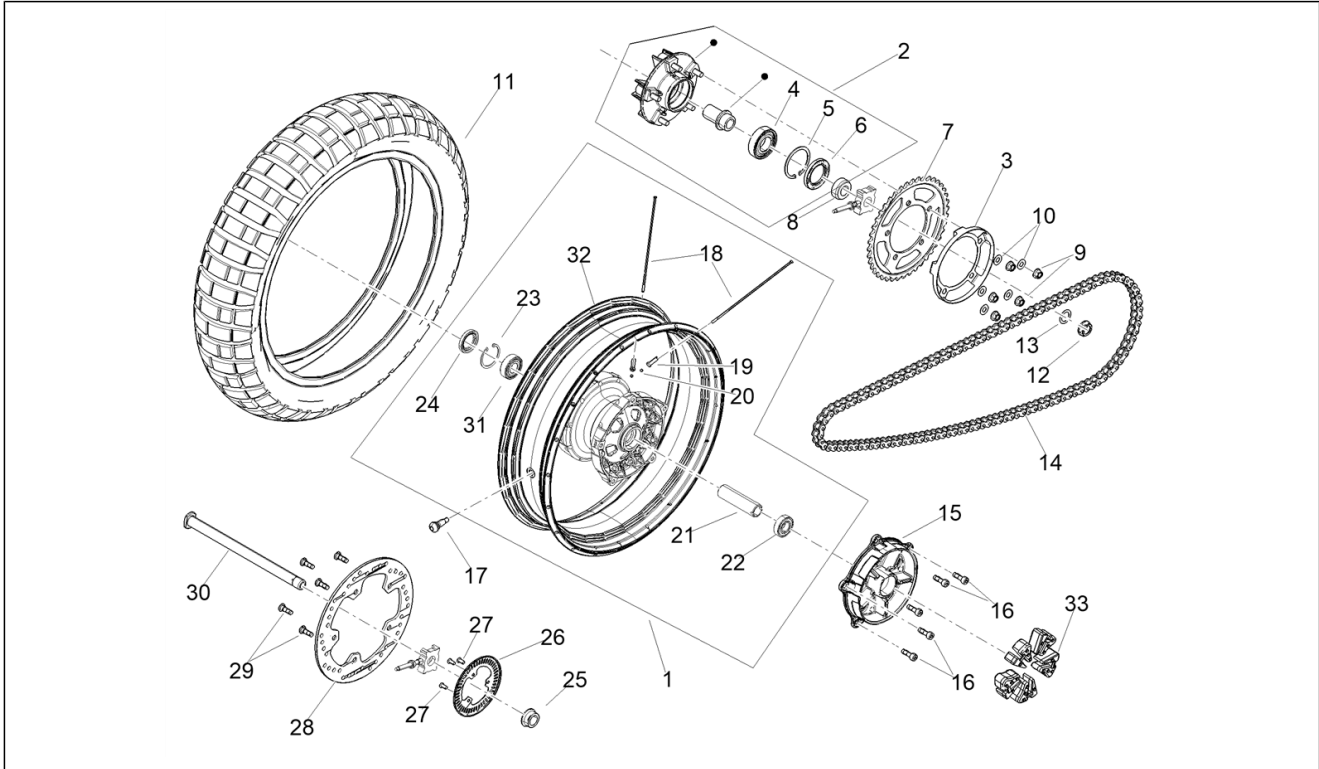

Group	Wheels
Code	05.020
Description	Rear wheel
Service	1

Pos.	Code	Description	Qty	Variants
1	2B009696	Rear wheel 4.25X18"	1	Colour:Indaco tagelmust[IT]
1	2B006433	Rear wheel 4.25x18"	1	Colour:Red[Rosso] Yellow[Giallo]
2	2B006613	Crown holder cpl.	1	
3	2B009995	Chain protection	1	
4	832848	Radial bearing	1	
5	006662	Snap ring	1	
6	2B006559	Oil seal 40X62X7 NBR75	1	
7	CM306203	Chain ring Z=42	1	
8	2B006283	Rear wheel spacer	1	
9	2B002634	DAX nut M10x1,25	5	
10	2B007292	Flat washer	5	
11	2B008450	Rear tyre 150/70 R18	1	
12	648708	Rear wheel spindle nut	1	
13	AP8125687	Wheel pin washer	1	
14	2B009174	Chain 120 mesh	1	
15	2B006428	Rear wheel flange	1	
16	2B002171	Special cap screw 8x25	5	
17	AP8201546	Tubeless tyre valve	1	
18	2B006432	Spoke L 203	40	
19	2B007846	Nipples	40	
20	AP8150491	Dowel	40	
21	2B008141	Wheel spacer	1	
22	2B007580	Bearing	1	
23	006647	Circlip	1	
24	AP8125841	Oil seal 30x47x7	1	
25	2B006284	Rear wheel spacer	1	
26	2B008686	Phonic wheel	1	
27	AP8152186	Hex socket screw M6x12	3