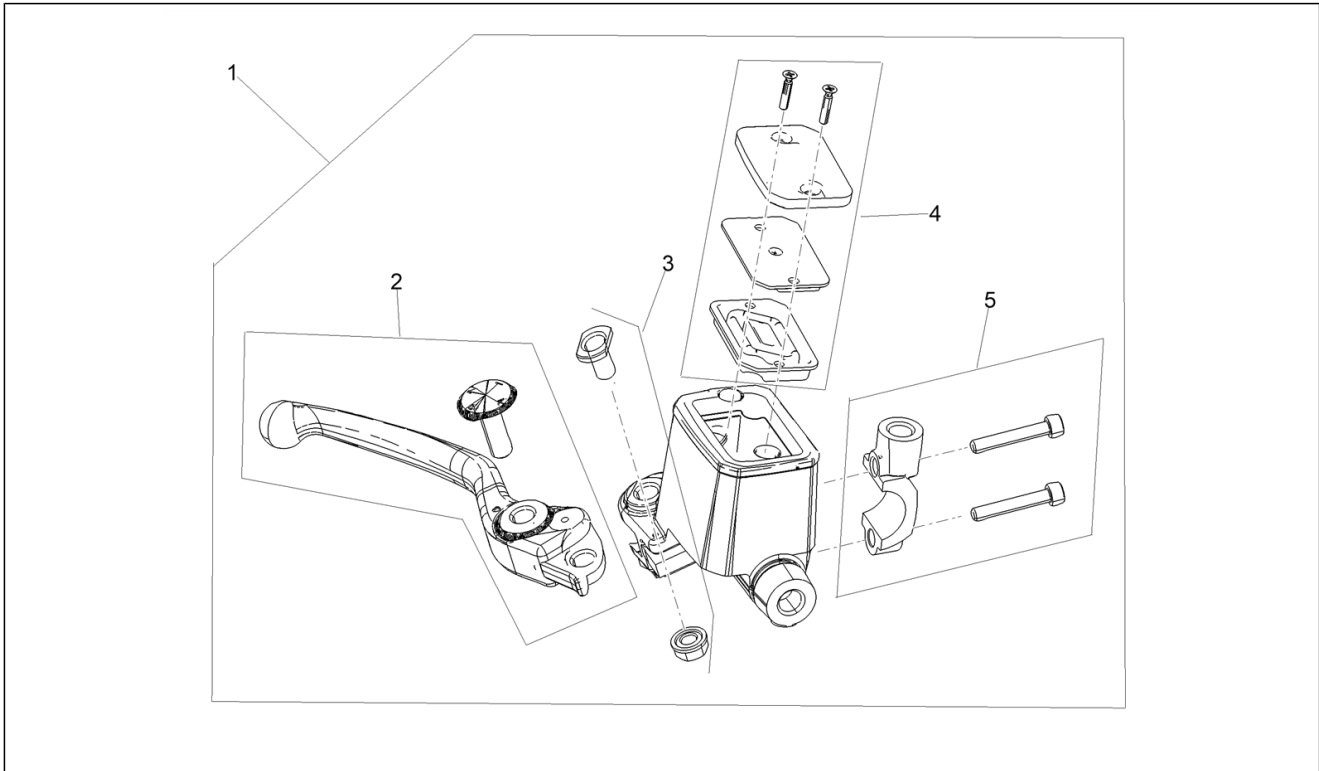

Group	Braking system
Code	06.010
Description	Front master cilinder
Service	1

Pos.	Code	Description	Qty	Variants
1	2B007744	Front master cilinder	1	
2	2B009813	Brake lever	1	
3	2B009816	Pin	1	
4	2B009815	Brake pump plug	1	
5	2B009814	U-bolt	1