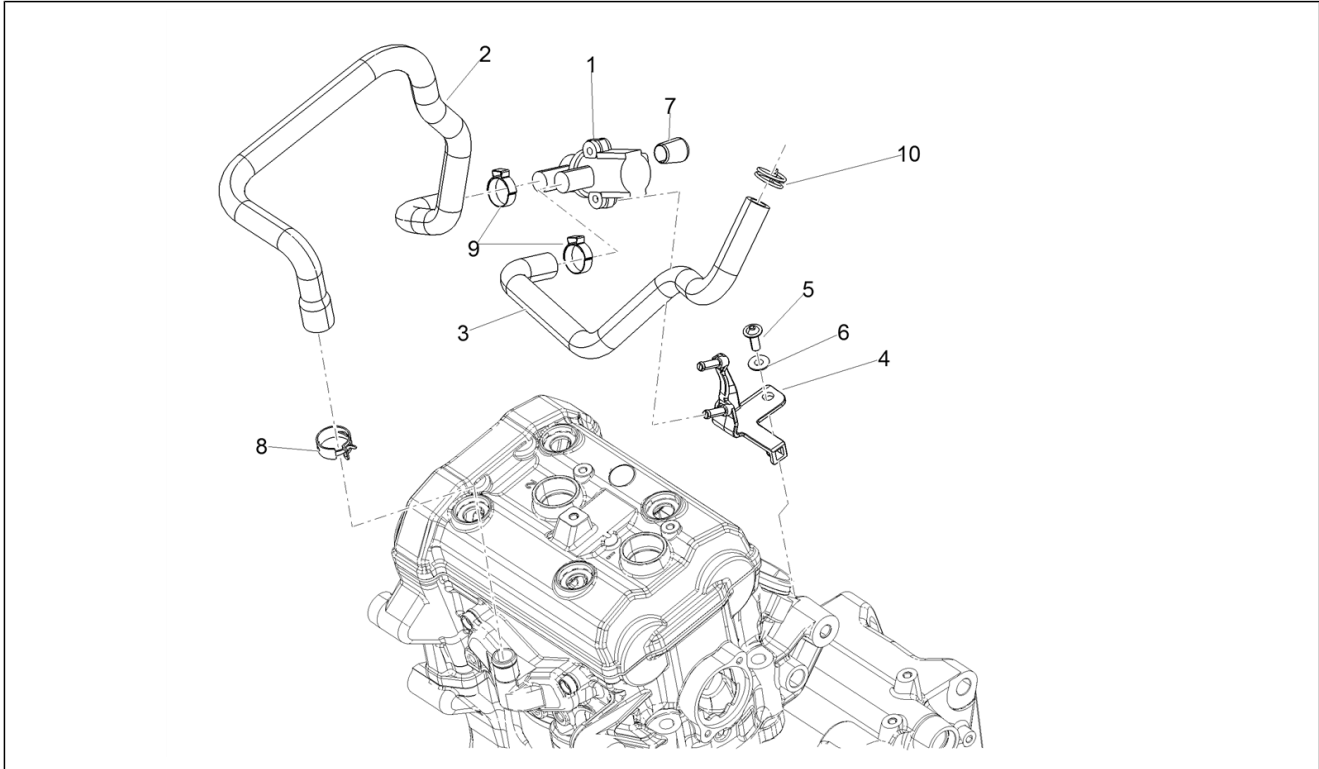

Group	Engine
Code	03.320
Description	Secondary air
Service	1

Pos.	Code	Description	Qty	Variants
1	857181	SAS valve	1	
2	2B008956	Secondary air pipe	1	
3	2B008930	Secondary air pipe Airbox	1	
4	2B005567	Support bracket	1	
5	AP8152246	Screw w/ flange M6x16	1	
6	AP8121032	Bush	1	
7	AP8141132	Rubber spacer	1	
8	CM225401	Hose clamp	1	
9	CM001905	Hose clamp	2	
10	CM002912	Hose clamp	1