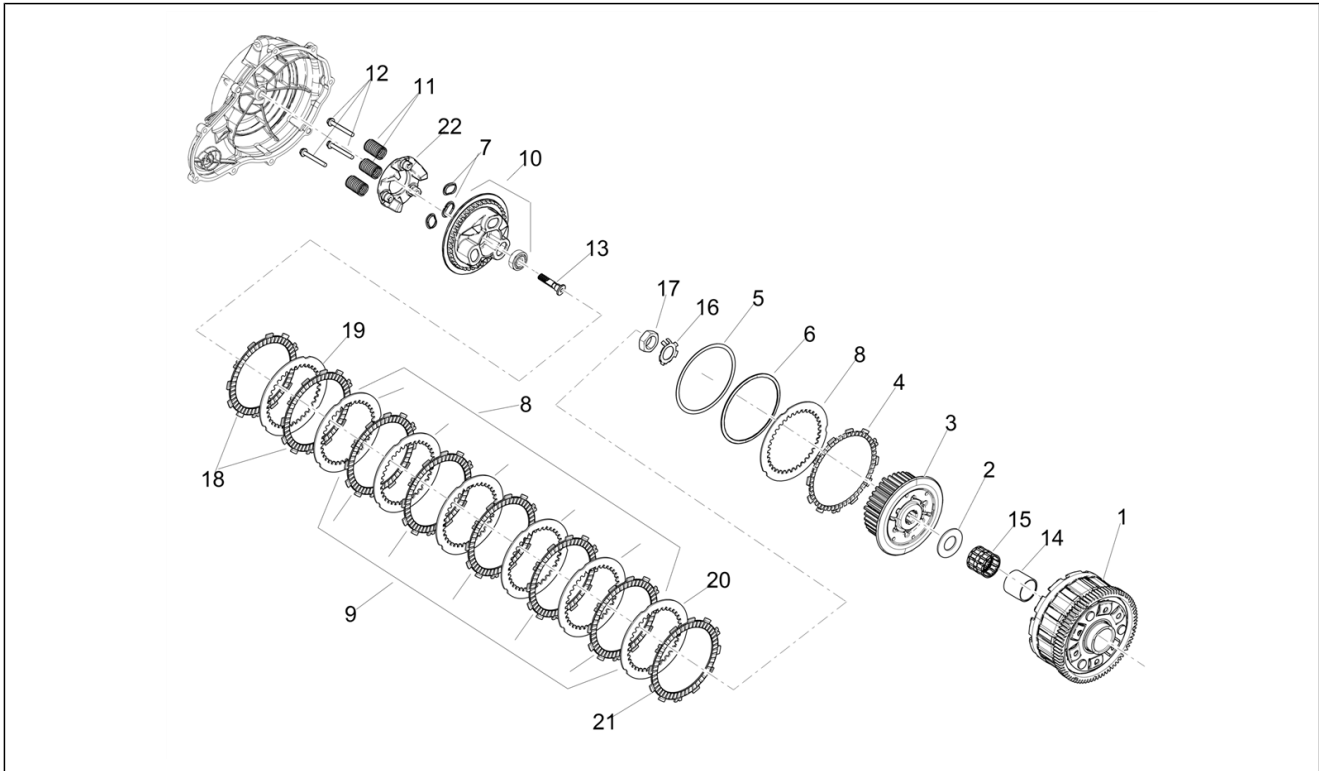

Group	Engine
Code	03.230
Description	Clutch
Service	1

Pos.	Code	Description	Qty	Variants
1	1A018690	Clutch drum	1	
2	974320	Washer	1	
3	1A018699	Clutch hub	1	
4	1A018702	Driving clutch disc	1	
5	1A018701	Washer	1	
6	879315	Belleville spring	1	
7	1A018693	Spring retainer	3	
8	2A000929	Driven clutch disc	6	
9	2A000927	Driving clutch disc	5	
10	1A018696	Pressure plate	1	
11	1A018698	Spring	3	
12	1A018700	screw M6	3	
13	2A001091	Pawl clutch	1	
14	873543	Spacer	1	
15	974361	Roller cage 35X40X35,8	1	
16	1A018089	Stop washer	1	
17	876790	Nut	1	
18	1A018694	Driving clutch disc	2	
19	1A018695	Driving clutch disc	1	
20	1A010613	Nitruated driven clutch disc	1	
21	1A010611	Lathed driving clutch disc	1	
22	1A018703	Thrust plate	1