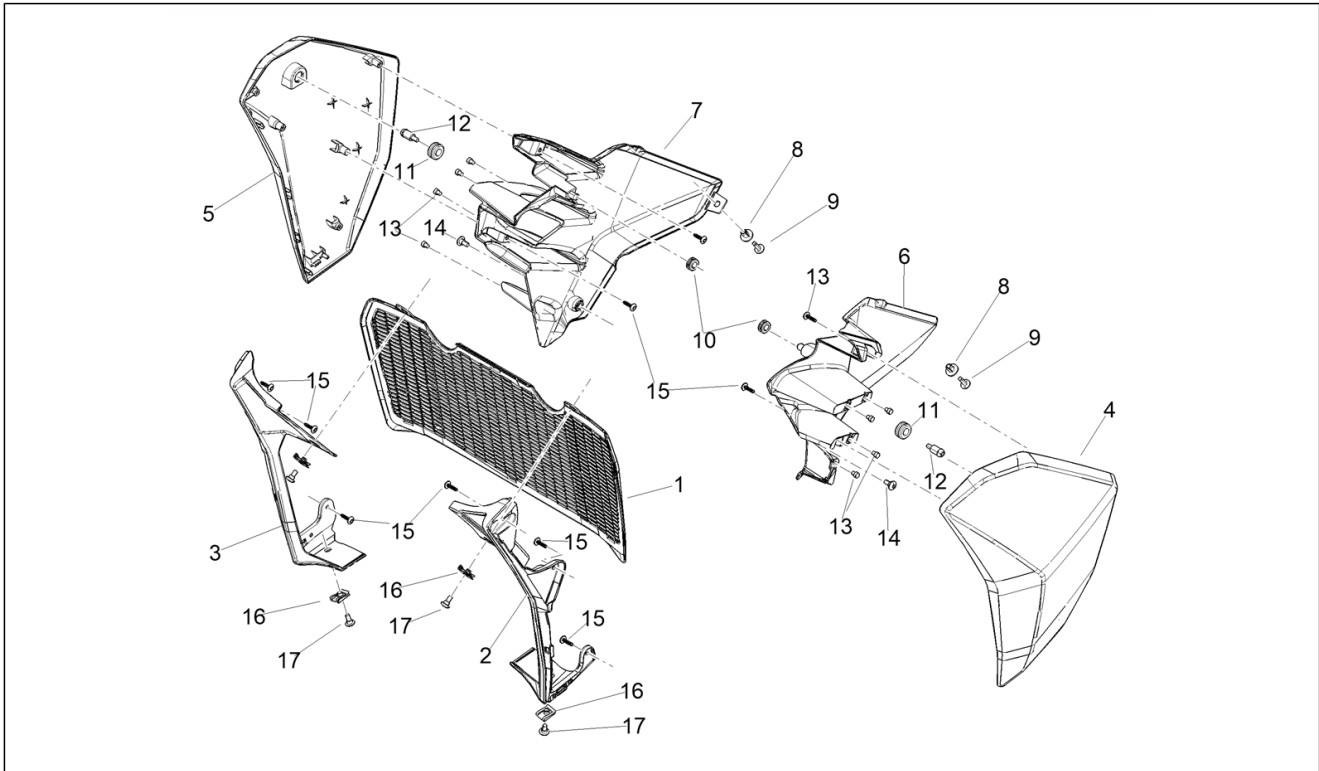

Group	Body
Code	02.080
Description	Side fairing
Service	1

Pos.	Code	Description	Qty	Variants
1	2B008834	Radiator grille	1	
2	2B009004	Radiator grill closure left	1	
3	2B009003	Radiator grill closure right	1	
4	2B008828000XB3	LH air duct, white	1	Technical Specification:No decals[ND] Colour:Indaco tagelmust[IT]
4	2B008828	LH air duct	1	Colour:unpainted[Grezzo]
4	2B008828000NV	LH air duct	1	Technical Specification:No decals[ND] Colour:Red[Rosso] Yellow[Giallo]
5	2B008827000XB3	RH air duct, white	1	Technical Specification:No decals[ND] Colour:Indaco tagelmust[IT]
5	2B008827	RH air duct	1	Colour:unpainted[Grezzo]
5	2B008827000NV	RH air duct	1	Technical Specification:No decals[ND] Colour:Red[Rosso] Yellow[Giallo]
6	2B008830	LH puller	1	Technical Specification:No decals[ND]
7	2B008829	RH puller	1	Technical Specification:No decals[ND]
8	AP8144616	Rivet, female	2	
9	AP8144563	Rivet, male	2	
10	487665	Fairlead	2	
11	AP8120030	Rubber spacer	2	
12	2B009427	Threaded pin	2	
13	AP8220488	Mushroom rubber	8	
14	2B009423	TBEI TORX screw M5X12	2	
15	CM178603	Self tapping screw D4.2x13	10	
16	AP8102375	Clip M5	2	
17	2B009423	TBEI TORX screw M5X12	4