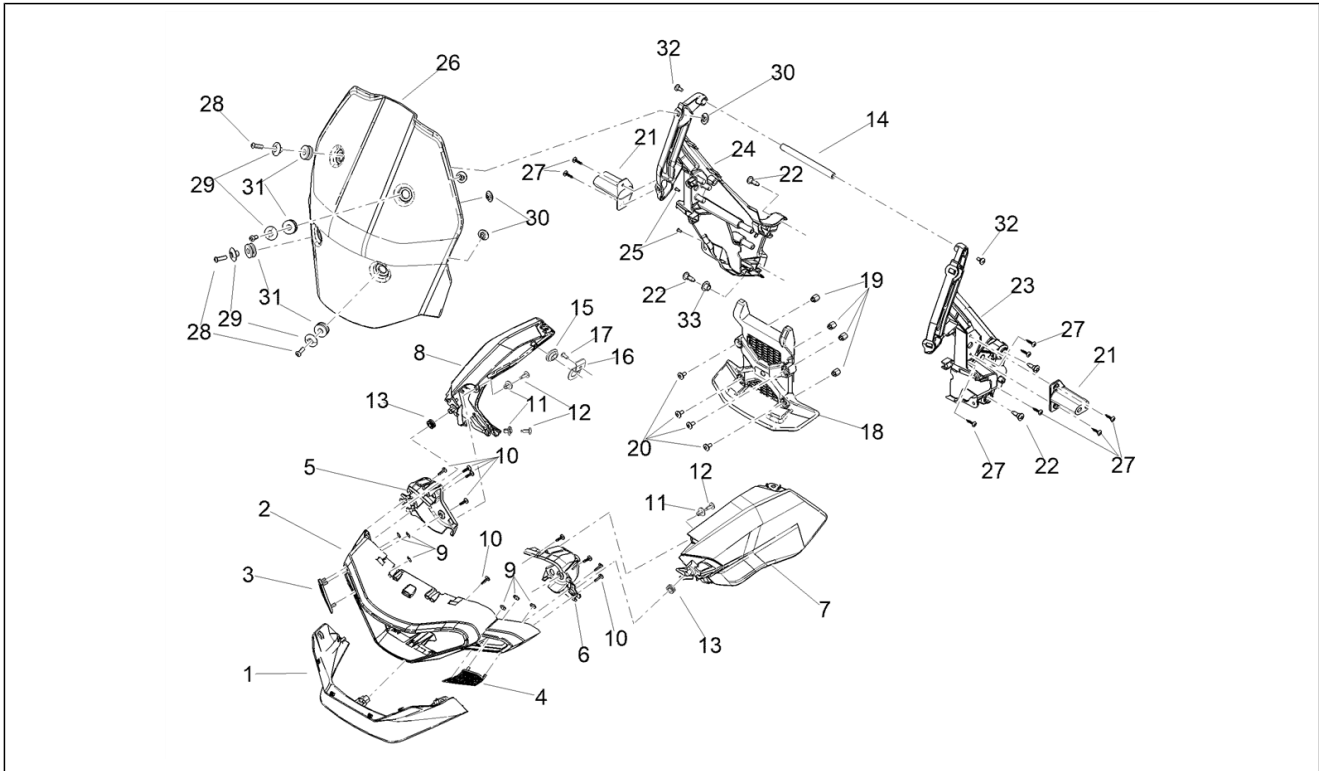

Group	Body
Code	02.040
Description	Front fairing
Service	1

Pos.	Code	Description	Qty	Variants
23	2B008236	LH support	1	
24	2B008235	RH support	1	
25	2B009107	Tearing rivet	2	
26	2B009389	Windshield	1	
27	CM179101	Self-tapping screw	8	
28	AP8152137	Hex socket screw M6x20 Z.N.	4	
29	2B009747	Spacer bush	4	
30	2B009271	Bush Fixing	4	
31	GU32577910	Rubber spacer 10x25	4	
32	2B009423	TBEI TORX screw M5X12	2	
33	2B010137	Bush	1