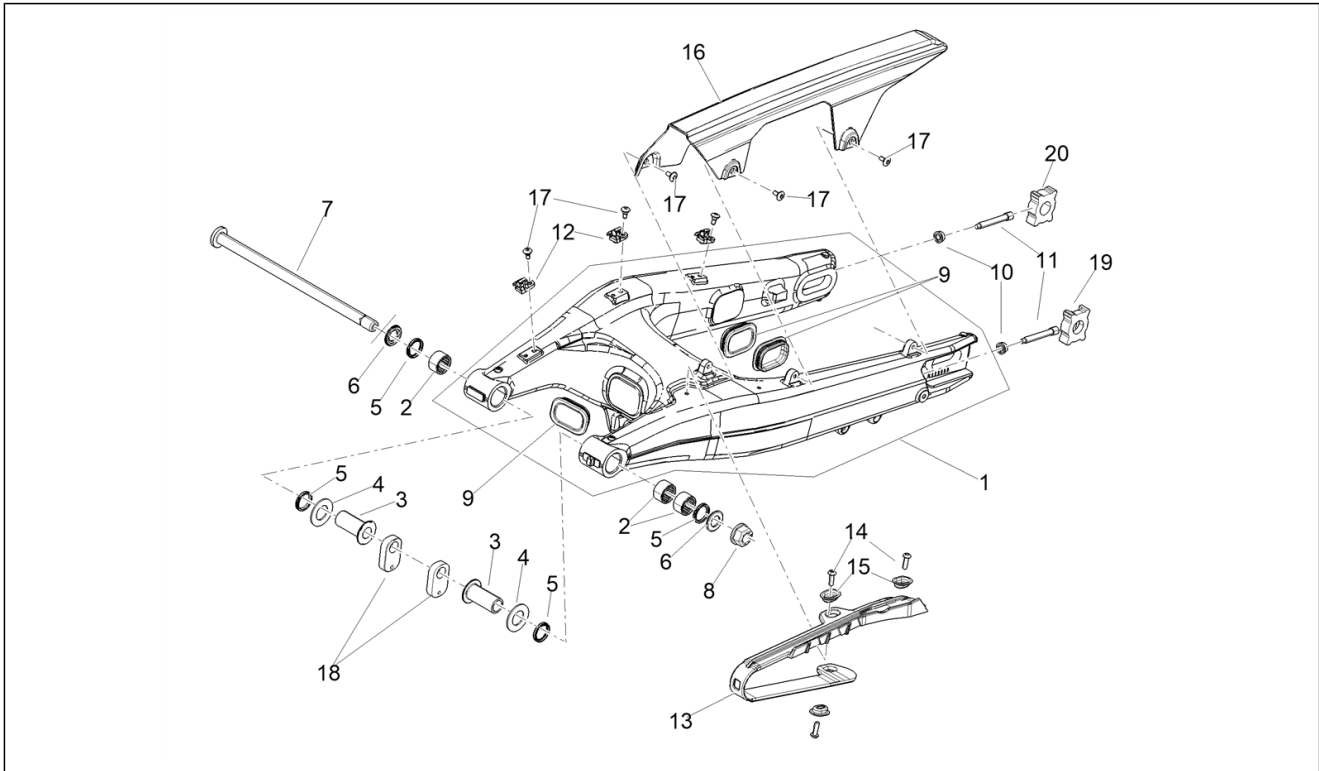

Group	Frame/bodywork
Code	01.050
Description	Swing arm
Service	1

Pos.	Code	Description	Qty	Variants
1	2B006597000G17	Swingarm	1	
2	AP8110067	Drawn cap 22x28x16	3	
3	2B005212	Bush	2	
4	2B007102	Thrust washer	2	
5	2B005214	Gasket Ø22xØ28x4	4	
6	2B005460	Swinging arm spacer	2	
7	2B006174	Rear swing arm pin	1	
8	1C002565	Flanged nut M16X1,25	1	
9	860898	Cover	3	
10	2B004511	Nut M8	2	
11	2B001920	Chain tens.adjuster screw	2	
12	2B008918	Square	3	
13	2B007152	Chain guide plate	1	
14	B016796	Torx convex big end screw	3	
15	AP8234020	Cup for shoe	3	
16	2B009005	Chain guard	1	
17	2B003422	M5x12 pre-coated countersunk hex head Torx screw	6	
18	2B007135	Insert	2	
19	2B006662	LH chain tensioner	1	
20	2B006661	RH chain tensioner	1