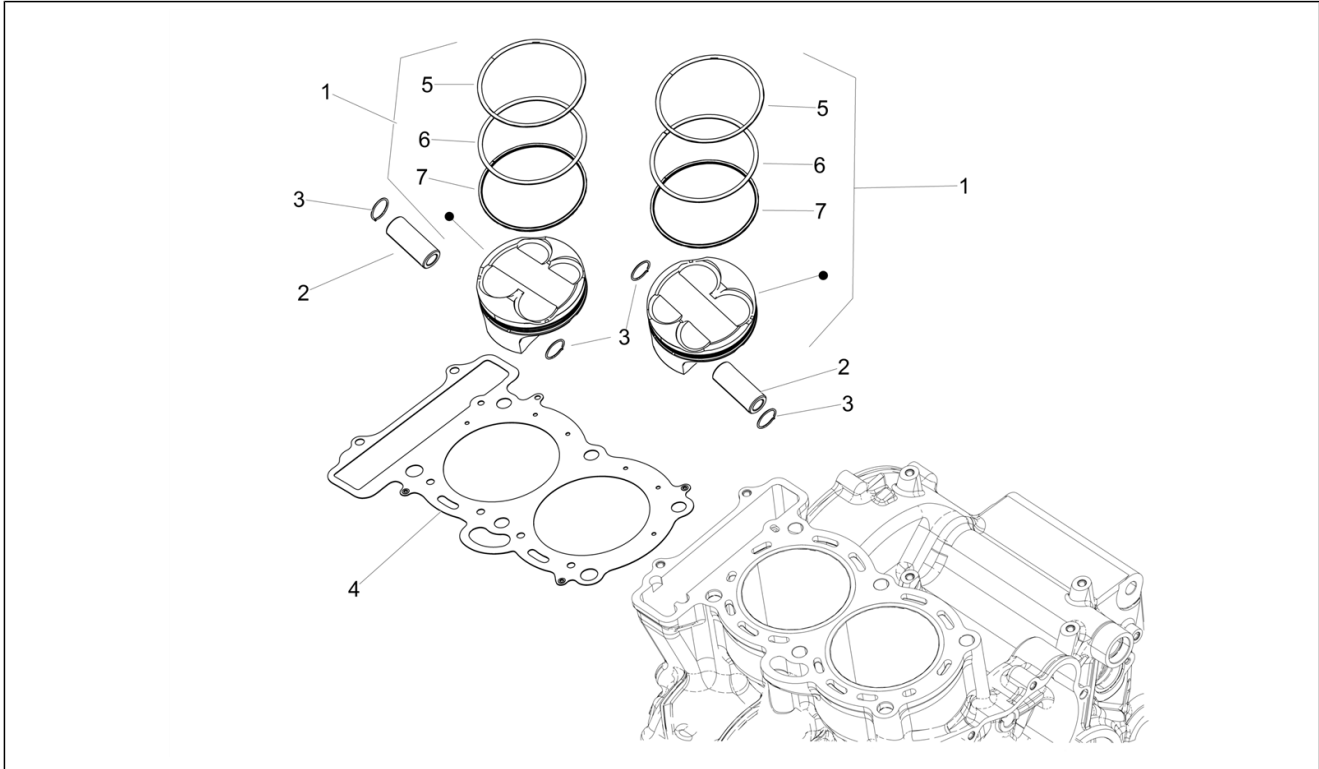

Group	Engine
Code	03.150
Description	Cylinder - Piston
Service	1

Pos.	Code	Description	Qty	Variants
1	1A0162040B	Complete piston cat.B	1	
1	CM3340010X	Complete piston assembly "X"	1	
1	CM3340020Y	Complete piston assembly "Y"	1	
1	1A0162040A	Complete piston cat.A	1	
2	2A000630	Piston pin	2	
3	2A000450	Stop ring	4	
4	1A011923	Cylinder/head gasket	1	
5	2A000734	Piston ring	2	
6	2A000735	Piston ring	2	
7	2A000739	Piston ring	2