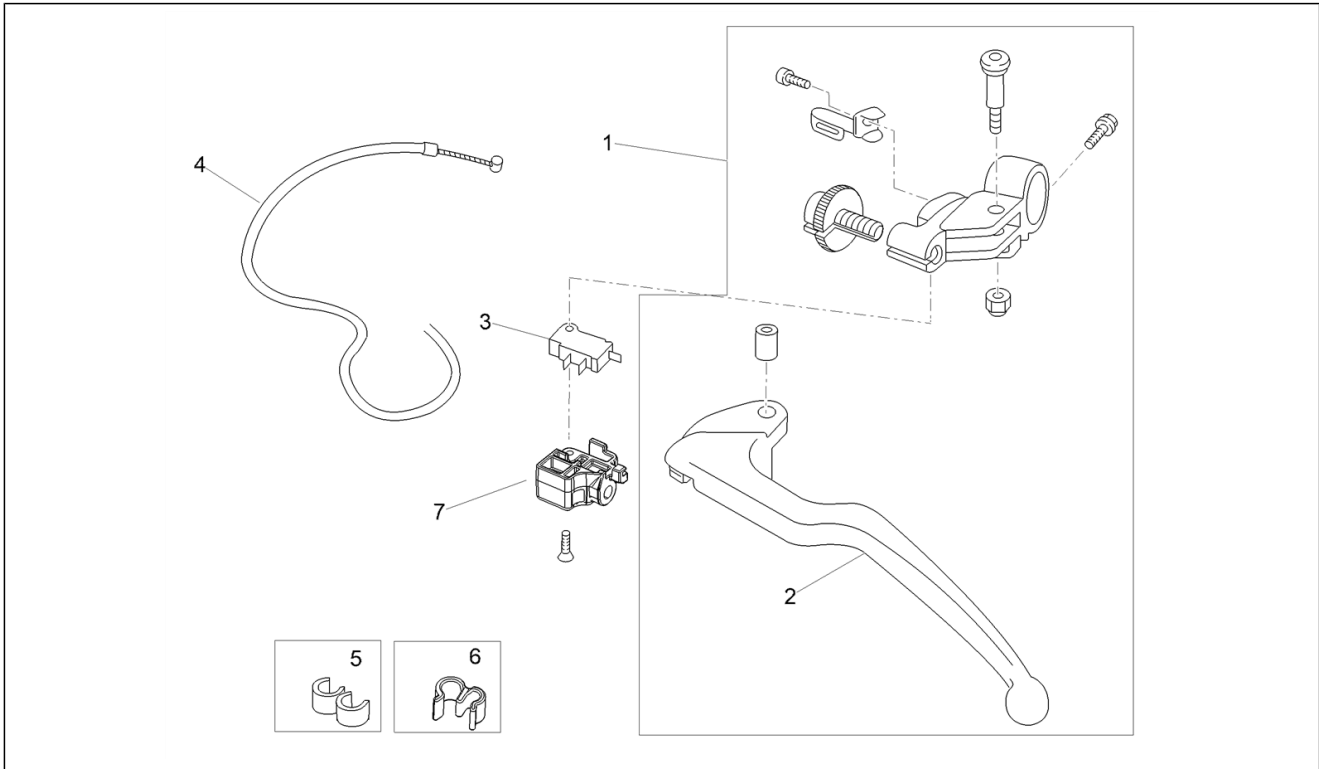

Group	Handlebar - Controls
Code	07.030
Description	Clutch control
Service	1

Pos.	Code	Description	Qty	Variants
1	2B003553	Clutch lever cpl.	1	
2	2B003989	Lever	1	
3	2D000723	Clutch switch	1	
4	2B009471	Clutch cable	1	
5	AP8201727	Black cable guide	1	
6	893897	Dual cable grommet Ø 6	3	
7	2B008238	Switch support	1