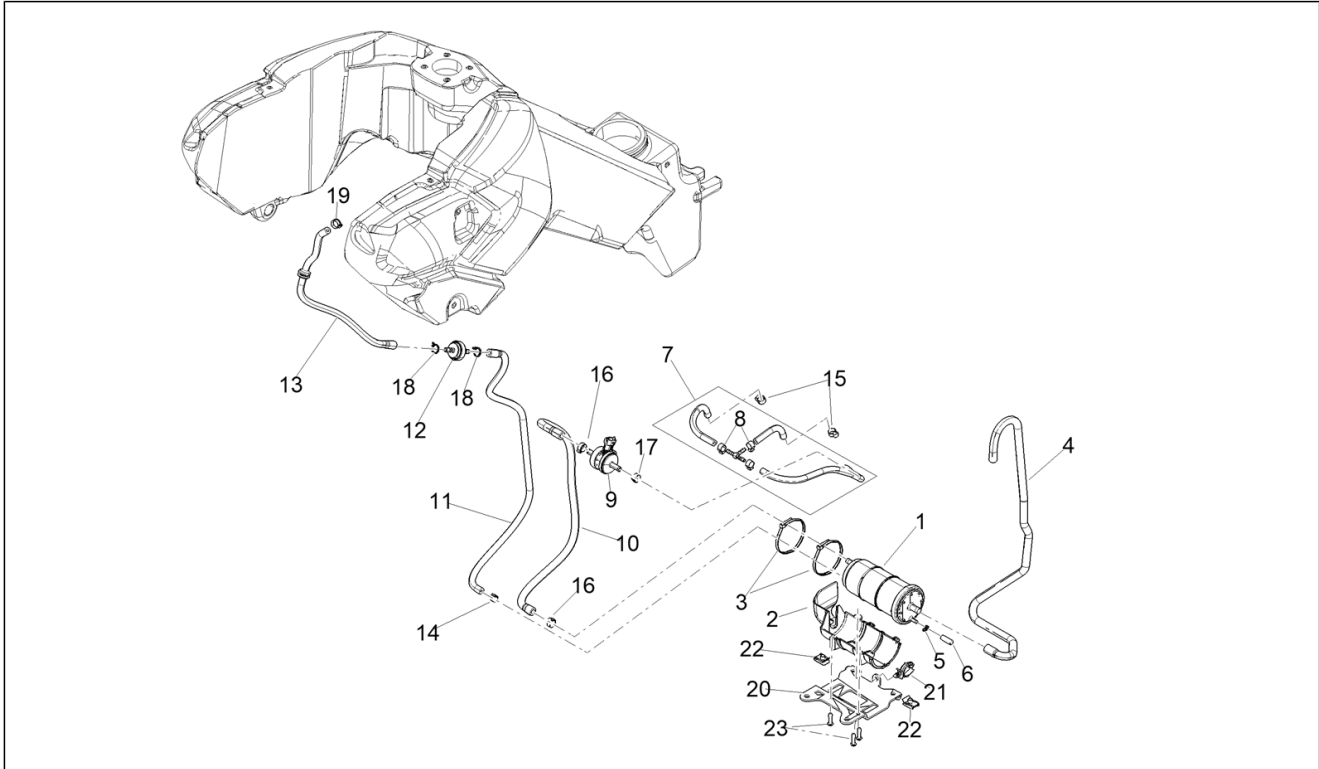

Group	Tank
Code	09.020
Description	Fuel vapour recover system
Service	1

Pos.	Code	Description	Qty	Variants
1	2B002632	Canister	1	
2	2B007216	Canister support	1	
3	AP8120657	Hose clamp 4.5X280	2	
4	2B009617	Intake pipe	1	
5	AP8120179	Hose clamp D8	1	
6	487567	Cover	1	
7	2B009804	Shed pipe assembly	1	
8	CM001901	Hose clamp	3	
9	2B0077435	Bleed valve	1	
10	2B009802	Canister pipe/ Complete depressor	1	
11	2B009801	Canister-valve pipe	1	
12	CM179008	Safety valve	1	
13	2B009800	Valve-tank pipe	1	
14	AP8102738	Hose clamp	1	
15	CM001912	Hose clamp	2	
16	AP8102765	White hose clip D.13,5x6	2	
17	AP8102239	Hose clamp 12,5x8	1	
18	AP8102378	Hose clamp D11,3	3	
19	AP8120446	Hose clip, green D11x6,6x1	1	
20	2B007454	Rear stirrup	1	
21	AP8221311	Fairlead d18	1	
22	254485	Spring plate M6	2	
23	AP8152329	Phillips screw, SWP M5x20	3