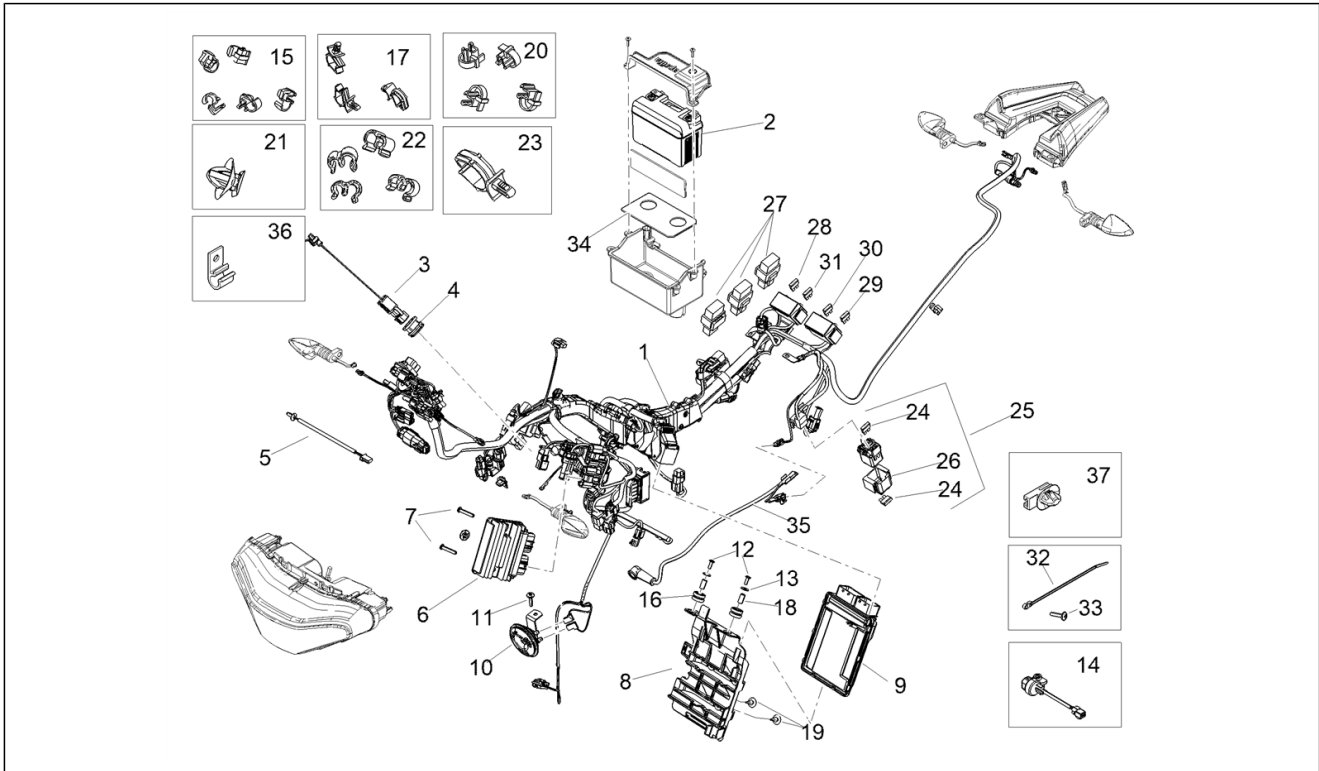

Group	Electrical systems
Code	11.010
Description	Front electrical system
Service	1

Pos.	Code	Description	Qty	Variants
29	CM225620	Fuse 20A	1	
30	CM225607	Fuse 7,5A	1	
31	CM225615	Fuse 15A	1	
32	2D000676	Hose clamp	1	
33	AP8152329	Phillips screw, SWP M5x20	1	
34	2B009593	Battery support pad	1	
35	2D000685	Starter motor wiring harness	1	
36	2D000741	Fairlead	1	
37	1D000129	Plugs spring	2