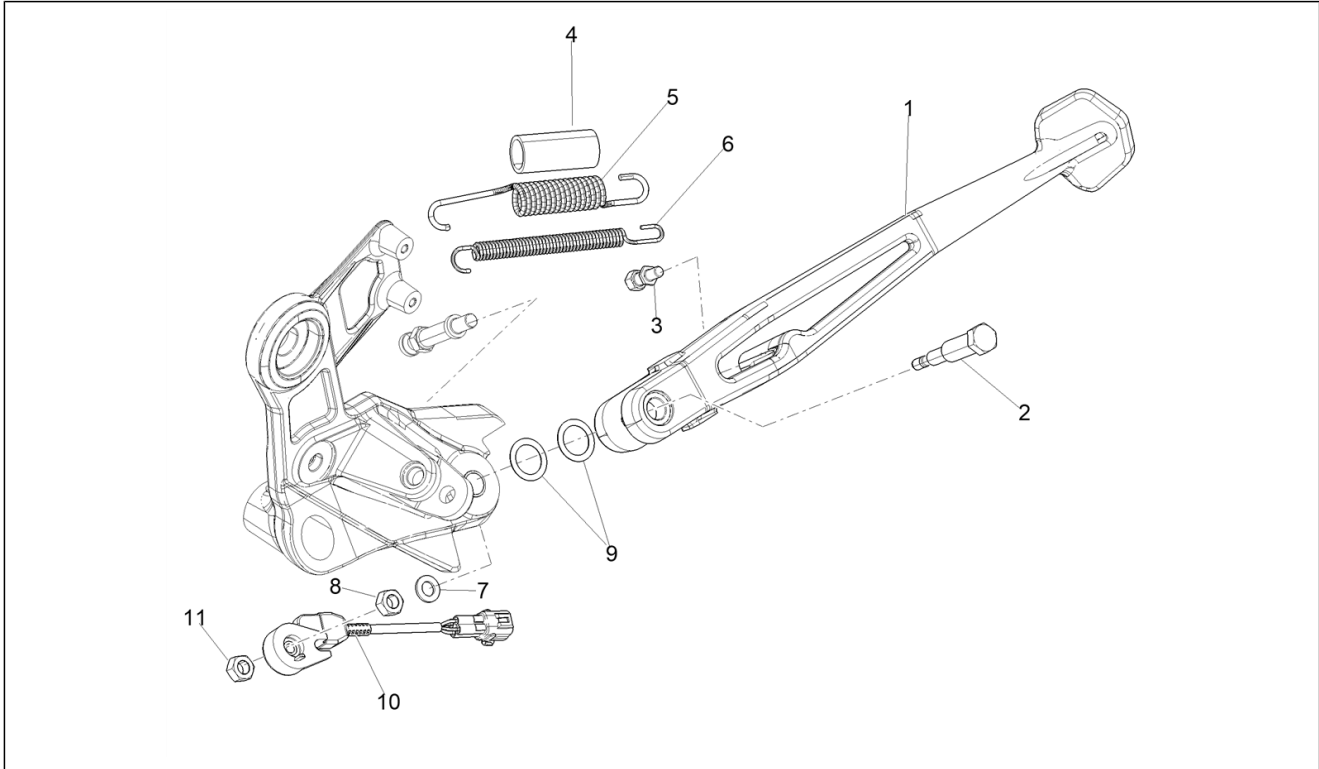

Group	Frame/bodywork
Code	01.030
Description	Central stand
Service	1

Pos.	Code	Description	Qty	Variants
1	2B008710	Lateral stand	1	
2	2B009400	Stand pin	1	
3	2B010368	Side stand spring fastener pin	1	
4	AP8102524	Stand spring protection	1	
5	893044	Outer spring	1	
6	893045	Inner spring	1	
7	003058	Flat washer 15x8,4x1,5	1	
8	AP8150027	Nut M8	1	
9	893881	Washer	2	
10	2D000530	Rotary switch	1	
11	AP8150269	Nut M6	1