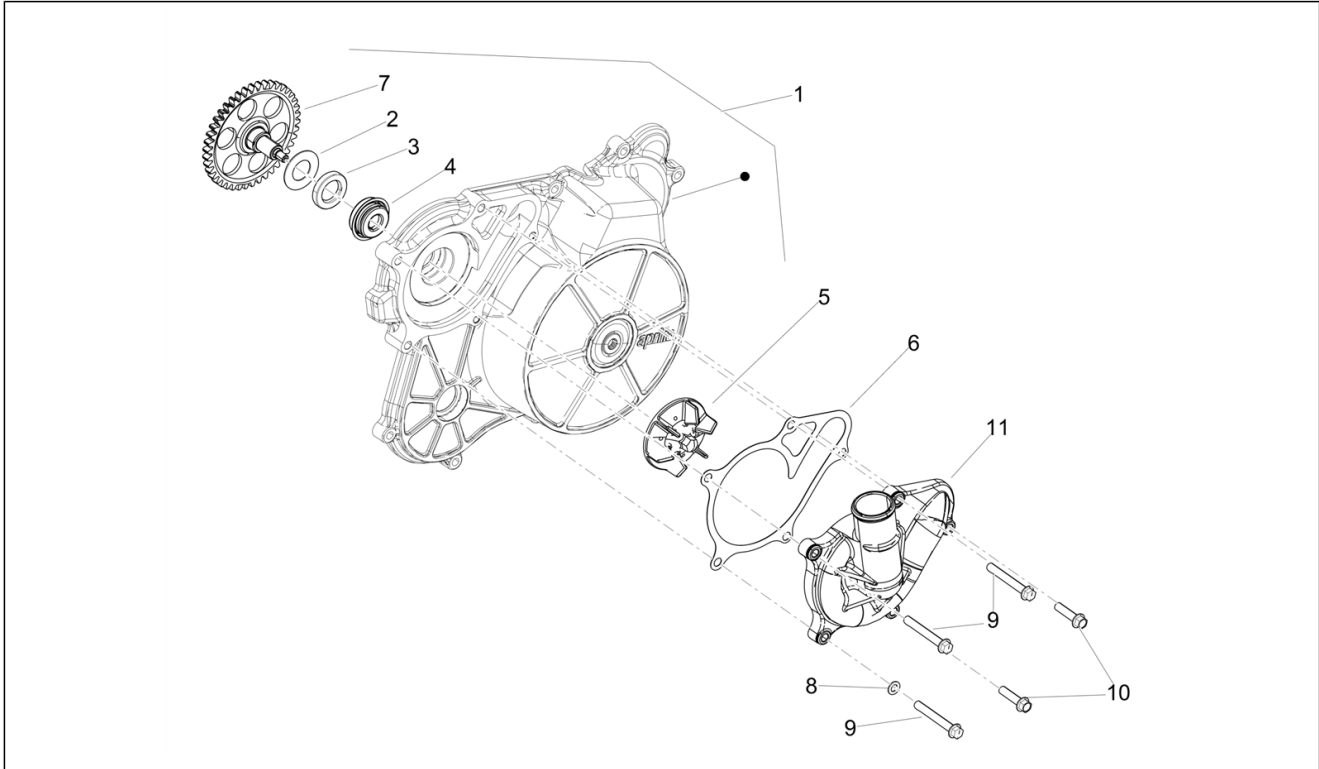

Group	Engine
Code	03.210
Description	Cooler pump
Service	1

Pos.	Code	Description	Qty	Variants
1	1A0203365	Complete flywheel cover	1	
2	434885	Plain washer 17x32x1	1	
3	B016998	Oil seal	1	
4	82991R	Oil seal	1	
5	1A012869	Rotor	1	
6	1A013510	Pump gasket	1	
7	1A018484	Water pump gear	1	
8	847239	Washer	1	
9	B017632	Screw w/ flange	3	
10	874549	Screw w/ flange M6x25	2	
11	1A016769	Water pump cover	1