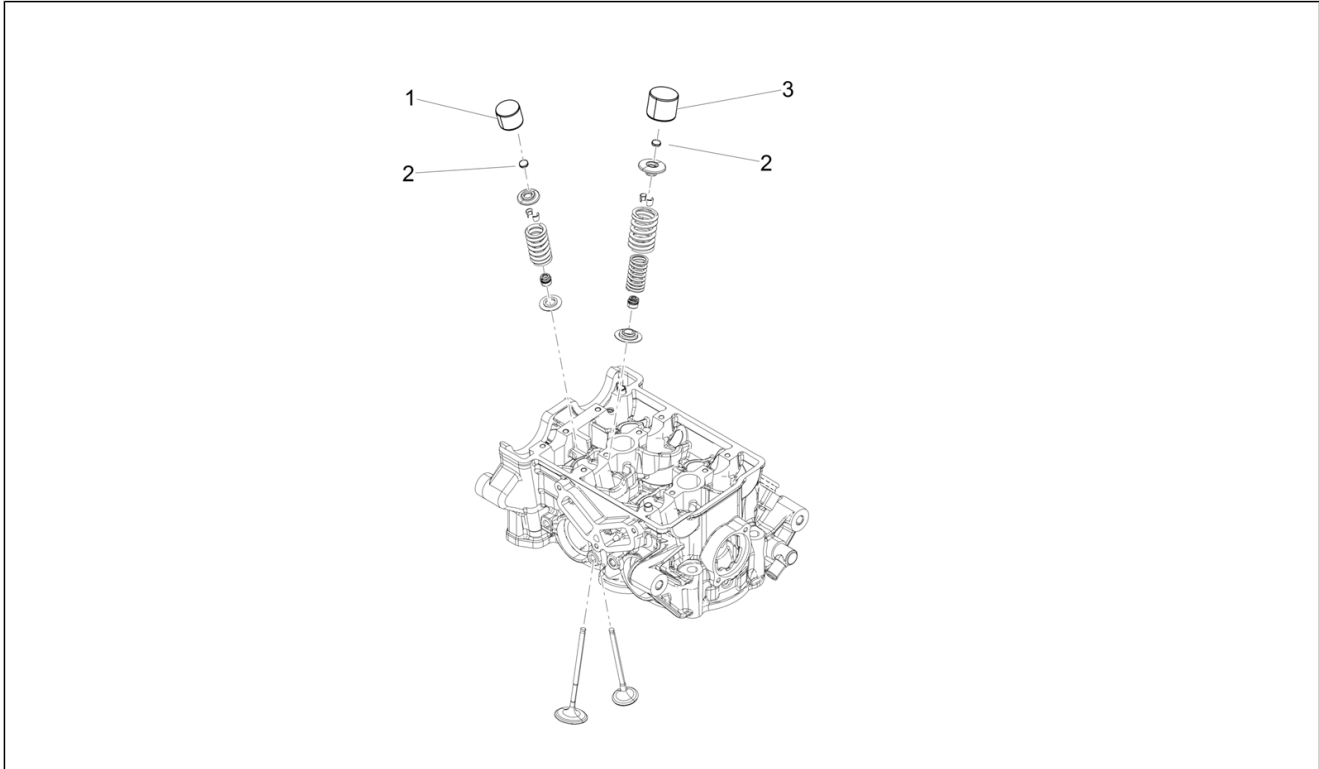

Group	Engine
Code	03.110
Description	Pad
Service	1

Pos.	Code	Description	Qty	Variants
1	855632	Valve lifter bucket	1	
2	CM327001	Pad 1.75	1	
2	CM327002	Pad 1.77	1	
2	CM327003	Pad 1.80	1	
2	CM327005	Pad 1.85	1	
2	CM327004	Pad 1.82	1	
2	CM327006	Pad 1.87	1	
2	CM327007	Pad 1.90	1	
2	CM327008	Pad 1.92	1	
2	CM327009	Pad 1.95	1	
2	CM327010	Pad 1.97	1	
2	CM327011	Pad 2.00	1	
2	CM327012	Pad 2.02	1	
2	CM327013	Pad 2.05	1	
2	CM327014	Pad 2.07	1	
2	CM327015	Pad 2.10	1	
2	CM327016	Pad 2.12	1	
2	CM327017	Pad 2.15	1	
2	CM327018	Pad 2.17	1	
2	CM327019	Pad 2.20	1	
2	CM327020	Pad 2.22	1	
2	CM327021	Pad 2.25	1	
2	CM327022	Pad 2.27	1	
2	CM327023	Pad 2.30	1	
2	CM327024	Pad 2.32	1	
2	CM327025	Pad 2.35	1	
2	CM327026	Pad 2.37	1	
2	CM327027	Pad 2.40	1