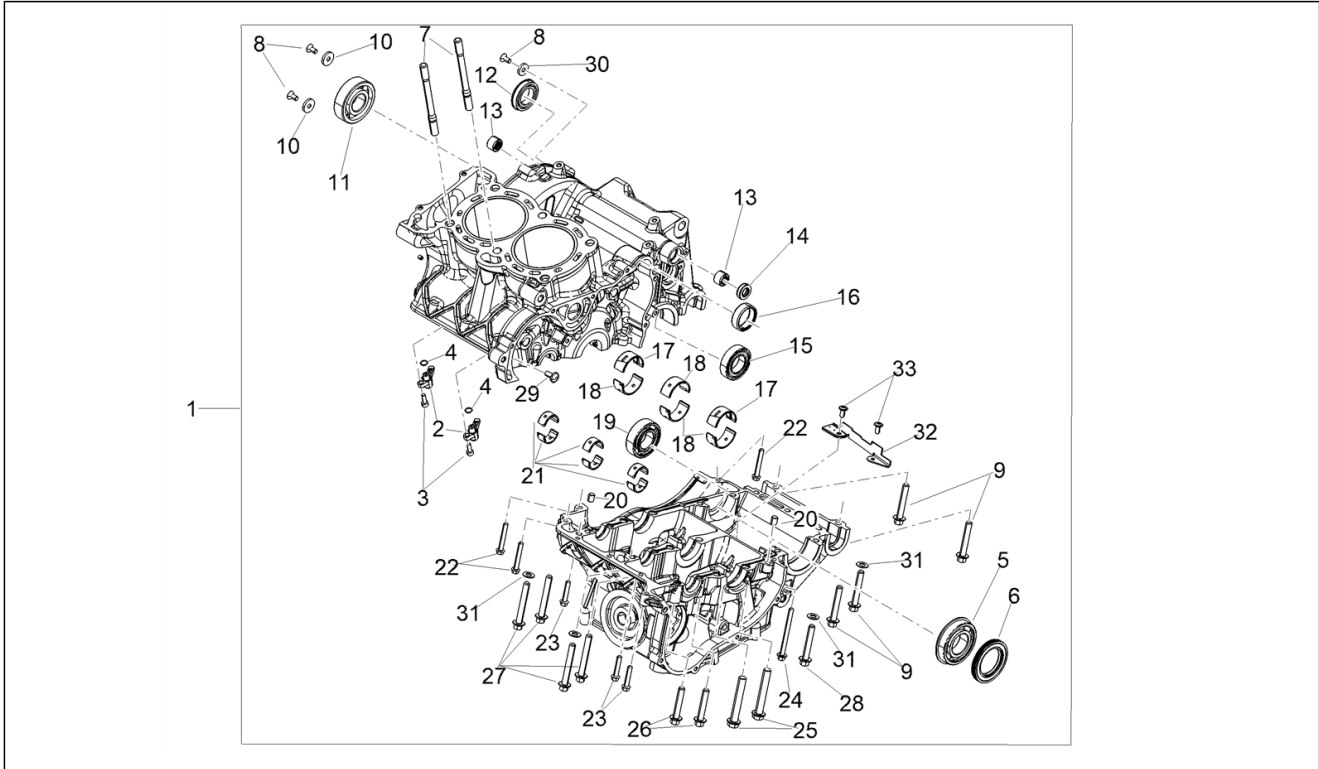

Group	Engine
Code	03.030
Description	Crankcases I
Service	1

Pos.	Code	Description	Qty	Variants
1	1A0217255	Crankcase assembly	1	
2	1A0168435	Piston cooling jet	2	
3	B018718	Countersunk cylindrical hex head screw M5x14	2	
4	1A005178	O-ring	2	
5	1A011875	Ball bearing 30.62.16	1	
6	1A013139	Oil seal 40.62.7	1	
7	1A011257	Stud bolt M10X1,5	6	
8	B013608	Countersunk screw with hexagon socket	3	
9	B016773	Flanged hexagon screw M8x50	9	
10	873905	Washer	2	
11	848651	Ball bearing 25x62x17	1	
12	1A020393	Ball bearing	1	
13	B045224	12x8x12 roller bearing	1	
14	1A017552	Oil seal 12X22	1	
15	1A011892	Ball bearing 25.47.12	1	
16	1A018647	Roller cage	1	
17	1A0162430R	Red crankshaft half-bearing	2	
17	1A0162430V	Green crankshaft half-bearing	2	
17	1A0162430B	Blue crankshaft half-bearing	2	
17	1A0162430M	Brown crankshaft half-bearing	2	
17	1A0162430G	Yellow crankshaft half-bearing	2	
18	1A0162440B	Blue crankshaft half-bearing	4	
18	1A0162440M	Brown crankshaft half-bearing	4	
18	1A0162440V	Green crankshaft half-bearing	4	
18	1A0162440G	Yellow crankshaft half-bearing	4	
18	1A0162440R	Red crankshaft half-bearing	4	
19	1A012005	Ball bearing 25.52.15	1	
20	857427	Locating dowel M8x12	2