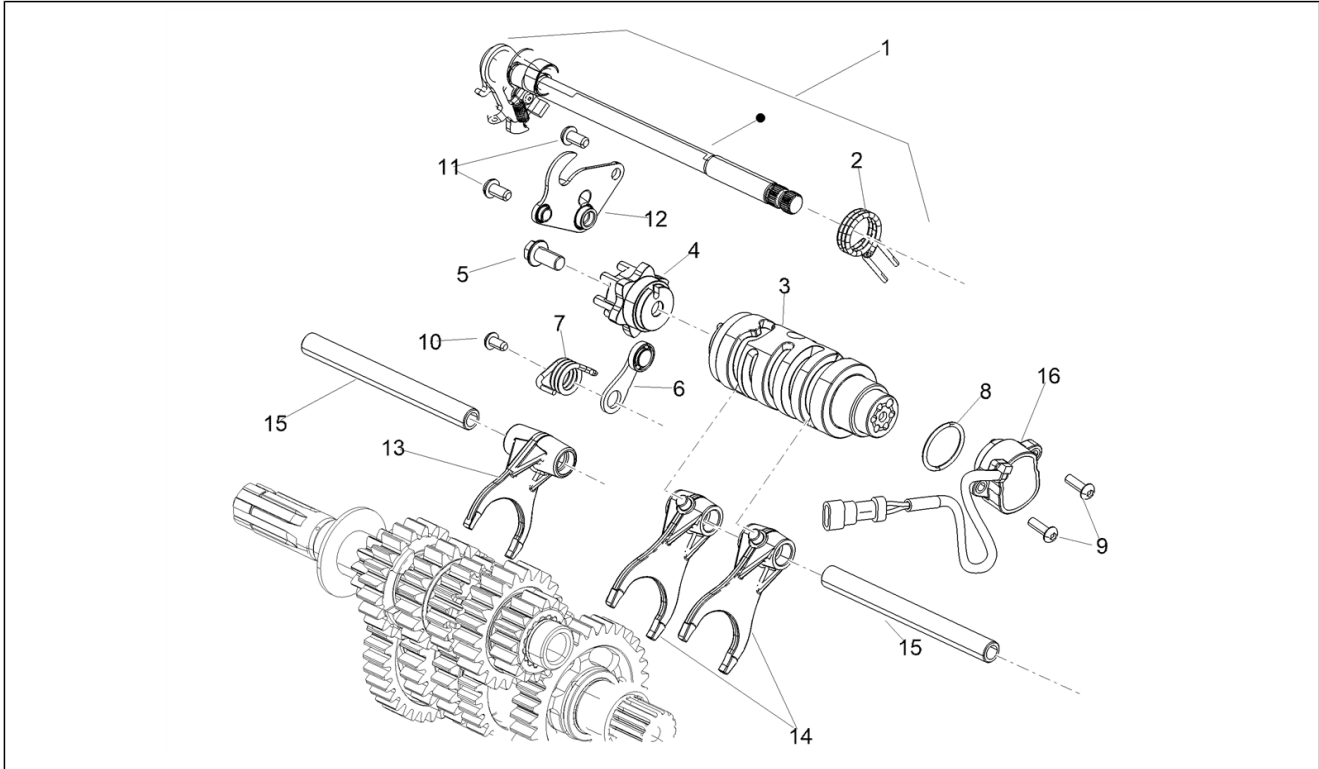

Group	Engine
Code	03.170
Description	Gear box / Selector / Shift cam
Service	1

Pos.	Code	Description	Qty	Variants
1	1A019677	Selector shaft	1	
2	1A013662	Spring	1	
3	1A019181	Shift cam	1	
4	1A013663	Selector drum	1	
5	AP8152285	Screw w/ flange	1	
6	1A012987	Lever	1	
7	1A018584	Spring	1	
8	857494	O-ring	1	
9	B016796	Torx convex big end screw	2	
10	1A018583	Special screw	1	
11	1A003049	Hex socket screw	2	
12	1A013659	Retainer plate	1	
13	874599	Fork output	1	
14	849360	Fork	2	
15	873772	Fork shaft	2	
16	2D000300	Gear position sensor	1