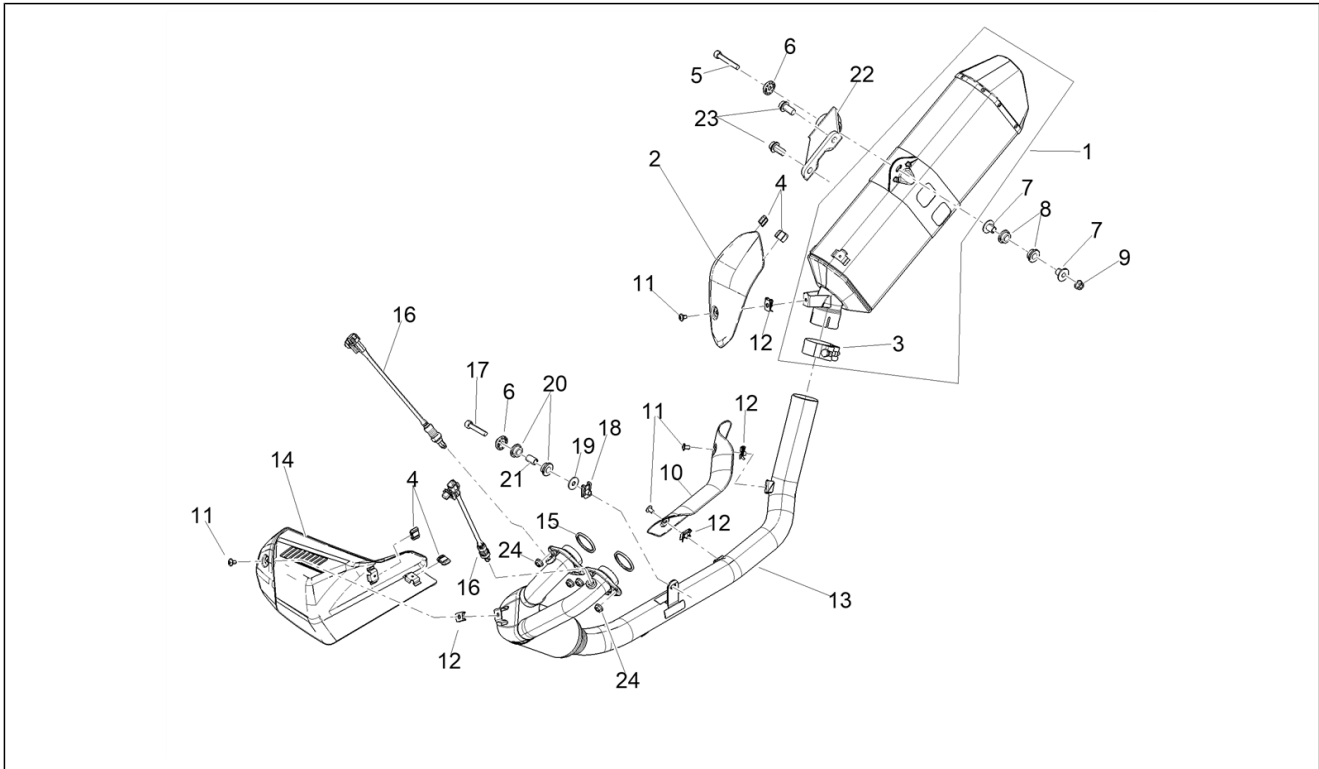

Group	Engine
Code	03.330
Description	Silencer
Service	1

Pos.	Code	Description	Qty	Variants
1	2B008270	exhaust muffler	1	
2	2B009490	Silencer protection	1	
3	2B010301	Hose clamp	1	
4	2B007247	Rubber spacer	4	
5	AP8150277	Hex socket screw M8x50	1	
6	AP8121199	Bush	2	
7	AP8121332	Bush	2	
8	AP8144558	Rubber spacer	2	
9	AP8152300	Self-locking nut M8	1	
10	2B010903	Protection	1	
10	2B009411	Manifold protection	1	
11	898385	Torx Screw M6x10	4	
12	254485	Spring plate M6	4	
13	2B008254	Exhaust manifold	1	
14	2B010905	Manifold protection	1	
14	2B008804	Manifold protection	1	
15	852090	Exhaust pipe gasket	2	
16	1A014335	Lamda sensor	2	
17	AP8150171	Hex socket screw M8x40	1	
18	575268	Spring plate M8	1	
19	AP8150018	Washer	1	
20	AP8144558	Rubber spacer	2	
21	AP8121455	Spacer bush	1	
22	2B010144	Silencer support	1	
23	2B007936	Flanged hexagonal-head screw M8x16	2	
24	436947	Flanged hexagon nut M7x1 H=8	4