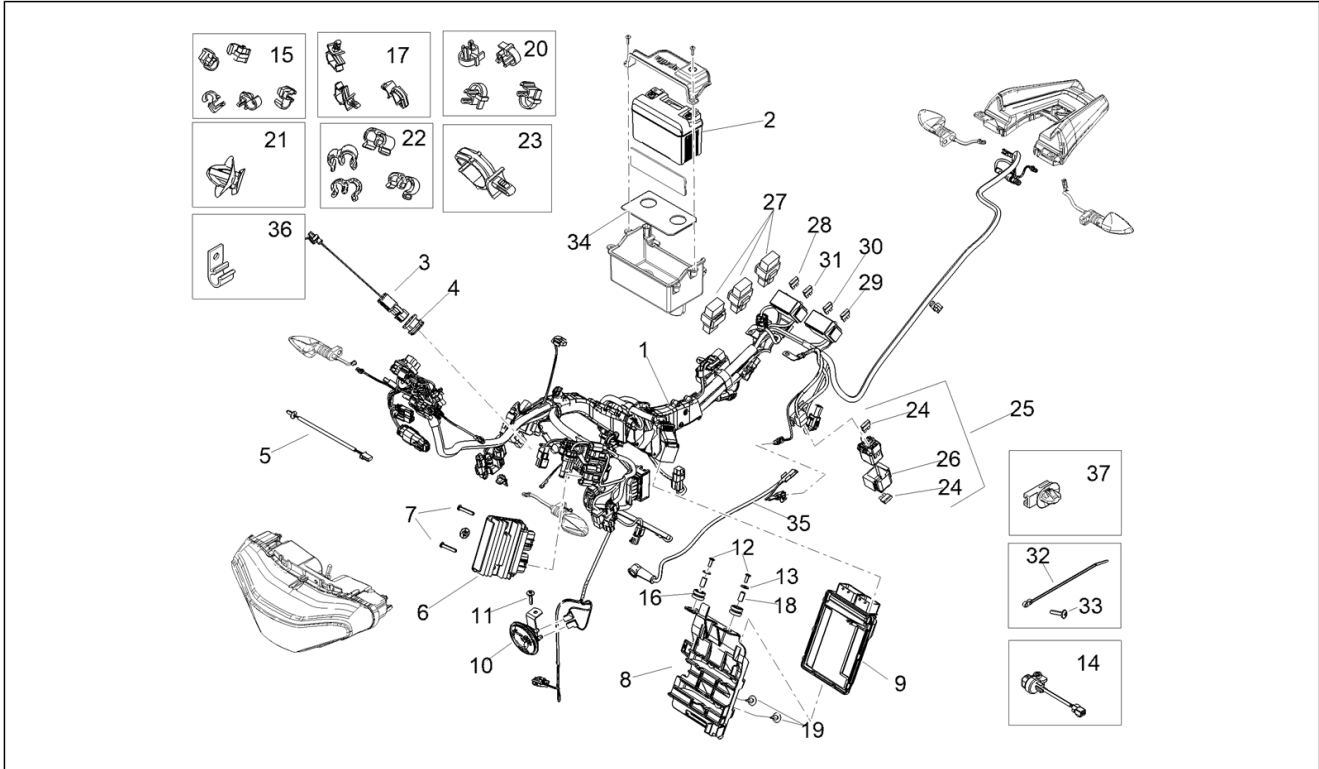

Group	Electrical systems
Code	11.010
Description	Front electrical system
Service	1

Pos.	Code	Description	Qty	Variants
1	2D000684	Main wiring harness	1	
2	2D000579	Lithium battery	1	
3	1D003323	USB port	1	
4	1B001591	Cable grommet for USB port	1	
5	581142	Ambient temperature sensor	1	
6	1A012332	Voltage regulator	1	
7	AP8152279	Screw w/ flange M6x20	2	
8	2B009039	Holder	1	
9	CM301811	Electronic control unit	1	
10	854830	Horn	1	
11	AP8152277	Flanged hexagon screw M6x12	1	
12	AP8152117	TBEI M6x25 screw	2	
13	AP8152181	Washer 6,4x15x1	2	
14	642248	Fall sensor	1	
15	CM013203	Sheet edge spring	8	
16	AP8220150	Rubber spacer	2	
17	AP8221310	Cable-guide	3	
18	AP8221017	Spacer	2	
19	AP8120001	Rubber spacer	2	
20	668762	Hose clamp	5	
21	890760	Instrument support	5	
22	894704	Fairlead	12	
23	AP8221311	Fairlead d18	2	
24	581440	Fuse 30A	2	
25	582690	Starter relay	1	
26	582906	Flexible support	1	
27	AP8224462	Relay 12V-30A	3	
28	CM225605	Fuse 5A	1