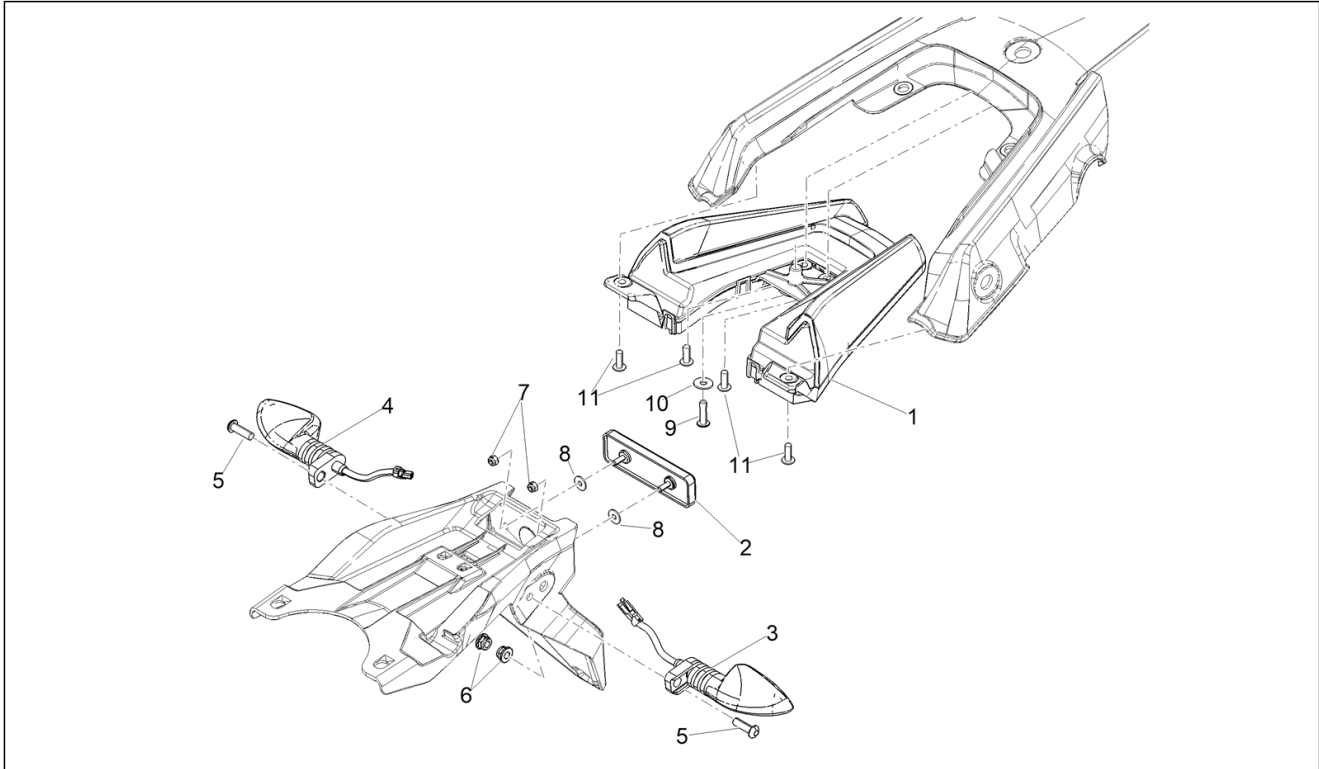

Group	Lights - Instruments
Code	08.030
Description	Rear headlamps
Service	1

Pos.	Code	Description	Qty	Variants
1	2D000607	Taillight	1	
2	AP8112916	Rear reflector	1	
3	2D000574	Left rear and right front turn indicators	1	
4	2D000573	Right rear and left front turn indicators	1	
5	AP8152137	Hex socket screw M6x20 Z.N.	2	
6	AP8152299	Self-locking nut M6	2	
7	AP8150204	Nut M4	2	
8	AP8150501	Washer	2	
9	AP8150509	Self-tap screw 5x14	4	
10	AP8150248	Washer 5,5x15x1,6	1	
11	AP8152329	Phillips screw, SWP M5x20	1