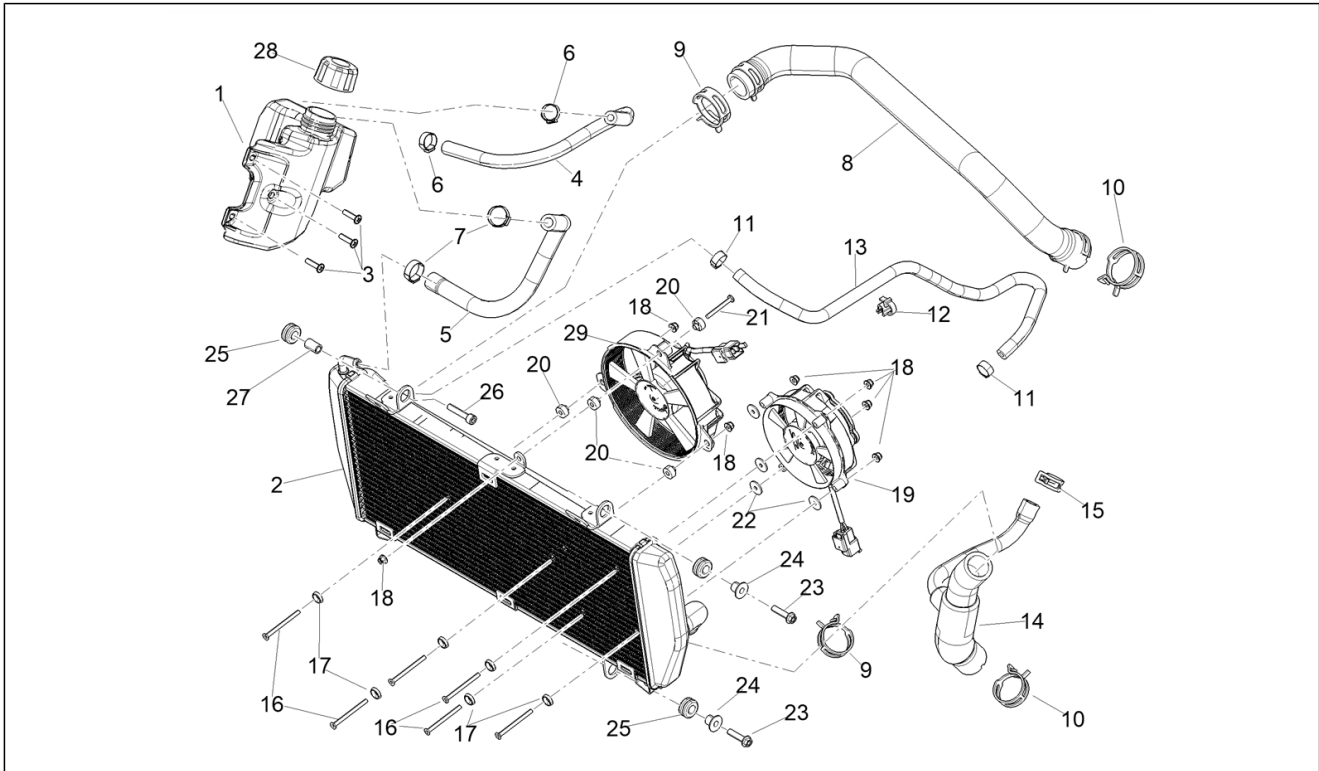

Group	Cooling system
Code	10.020
Description	Cooling system
Service	1

Pos.	Code	Description	Qty	Variants
29	2D000603	Electric fan	1