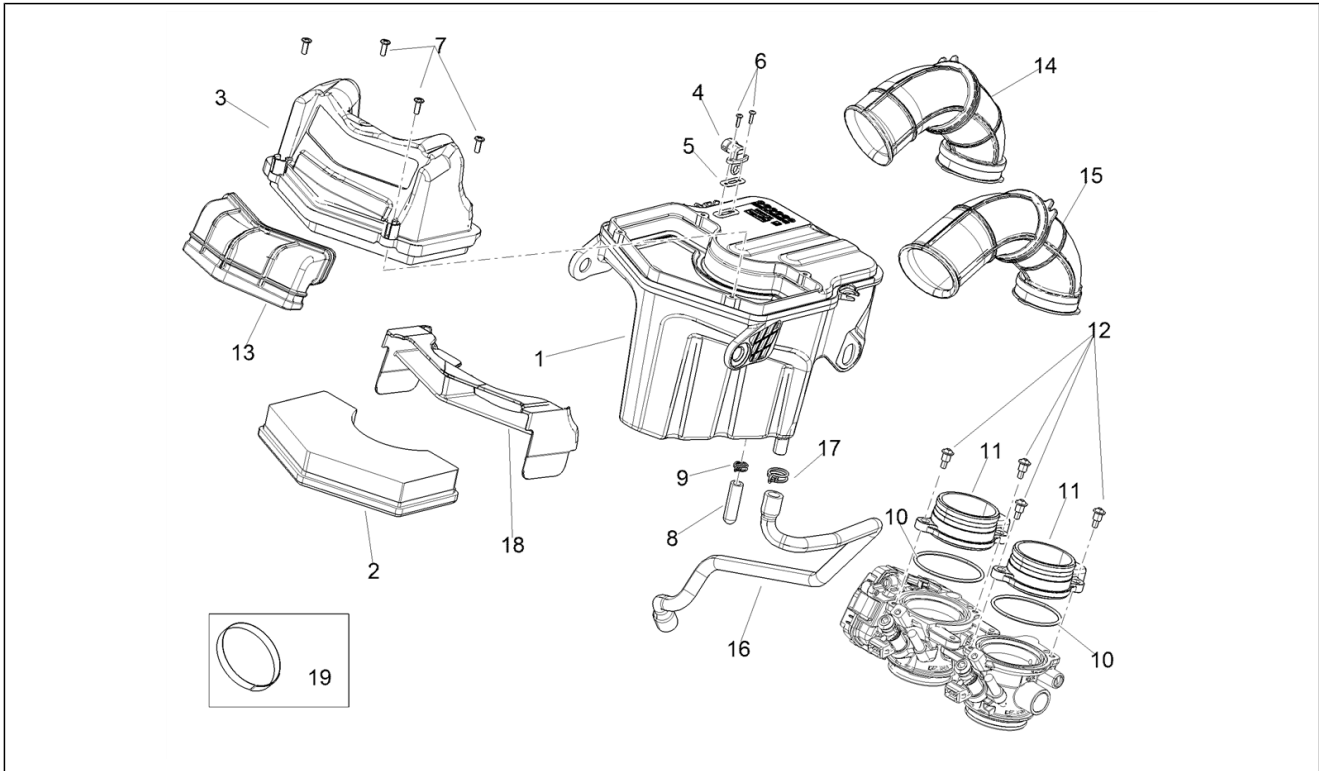

Group	Engine
Code	03.050
Description	Air box
Service	1

Pos.	Code	Description	Qty	Variants
1	2B008920	Air box	1	
2	2B008925	Air filter	1	
3	2B008924	Filter housing cover	1	
4	GU30729330	Air temp. Sensor	1	
5	GU30027931	Gasket	1	
6	AP8150421	Self-tap screw 2,9x12	2	
7	AP8150509	Self-tap screw 5x14	4	
8	AP8161054	Cap	1	
9	AP8102520	Hose clamp	1	
10	893240	O-ring 56,82X2,62	2	
11	2B008929	Maintenance	2	
12	893132	screw	4	
13	2B008928	Intake hose	1	
14	2B008926	Intake hose right	1	
15	2B008927	Intake hose left	1	
16	2B008923	Oil breather pipe	1	
17	CM002903	Hose clamp	1	
18	2B010034	Damper	1	
19	2B009125	Hose clamp	1