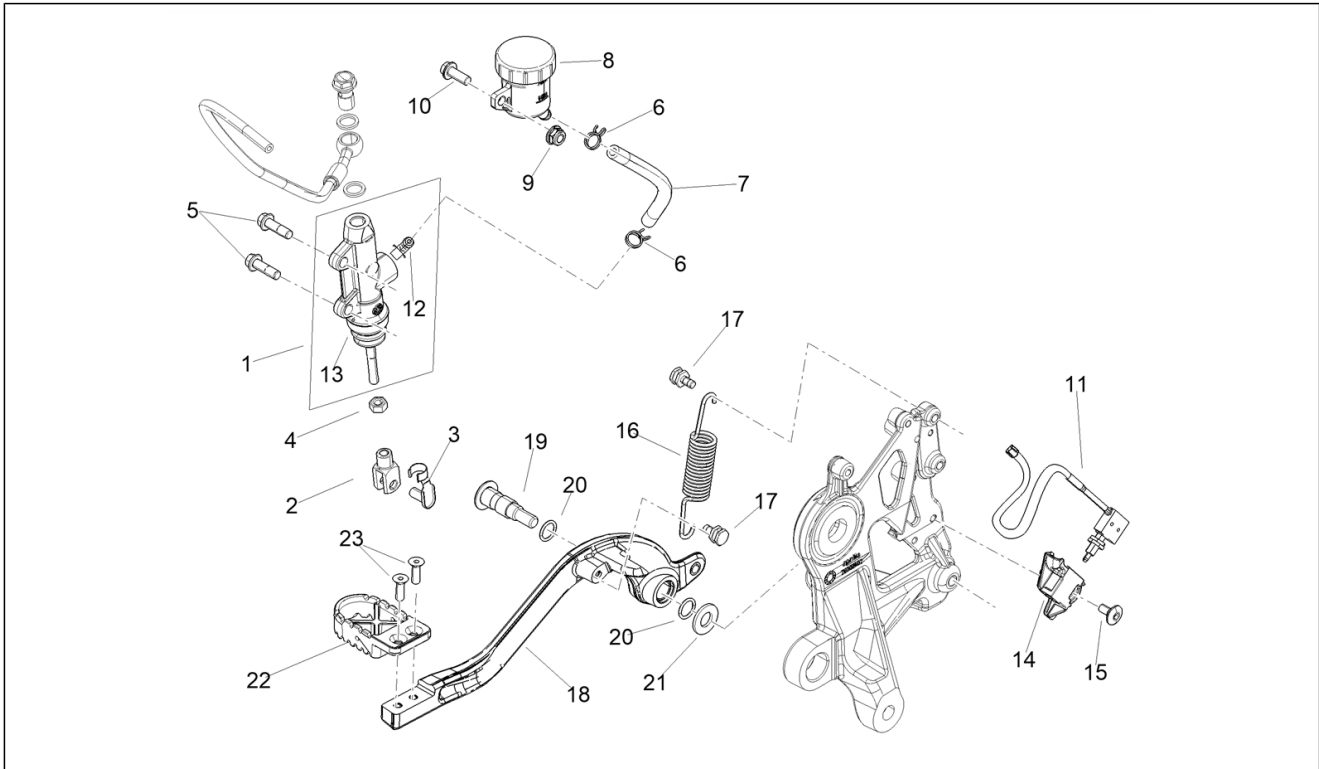

Group	Braking system
Code	06.030
Description	Rear master cylinder
Service	1

Pos.	Code	Description	Qty	Variants
1	2B007140	Rear master cylinder	1	
2	AP8113081	Fork	1	
3	AP8113082	Gear selector fork clips	1	
4	AP8150026	Nut M6	1	
5	2B004560	M6x20 pre-coated hex head screw	2	
6	AP8101595	Hose clamp D10,1	2	
7	2B007776	Oil pipe	1	
8	2B009430	Brake oil tank	1	
9	AP8152299	Self-locking nut M6	1	
10	CM179301	Torx head cylinder head screw M6x16	1	
11	2D000325	Stop/clutch switch	1	
12	AP8213057	Rear brake pump union	1	
13	AP8113288	Rubber bellows	1	
14	2B003519	switch mount	1	
15	AP8150500	Hex socket screw M5x9 NERINOX	1	
16	2B008844	Return spring	1	
17	2B009297	Springs fixing pin	2	
18	2B008708	Rear brake control lever	1	
19	AP8121223	Rear brake lever pin	1	
20	AP8144007	O-ring 11,11x1,78	2	
21	AP8150020	Washer 10,5x21x2*	1	
22	2B008711	Rubber pedal	1	
23	825079	Countersunk screw with hexagon socket M5x16	2