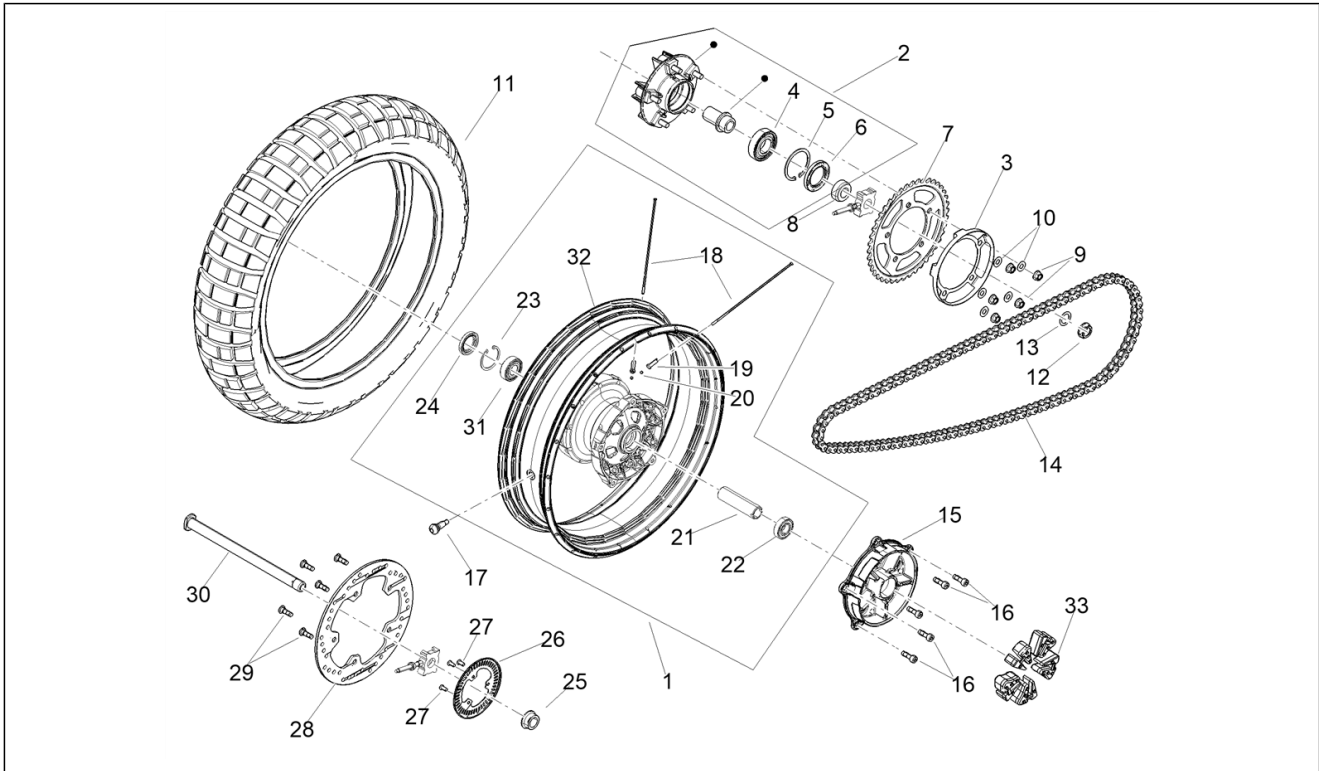

Group	Wheels
Code	05.020
Description	Rear wheel
Service	1

Pos.	Code	Description	Qty	Variants
28	2B006429	Rear brake disc	1	
29	2B008877	Sec. screw	5	
30	2B006435	Wheel pin	1	
31	2B007581	Ball bearing 20x47x14	1	
32	2B009695	Wheel 4.25X18"	1	Colour:Indaco tagelmust[IT]
32	2B006431	Rear wheel 4.25x18"	1	Colour:Red[Rosso] Yellow[Giallo]
33	2B006242	Spring drive rubber	1