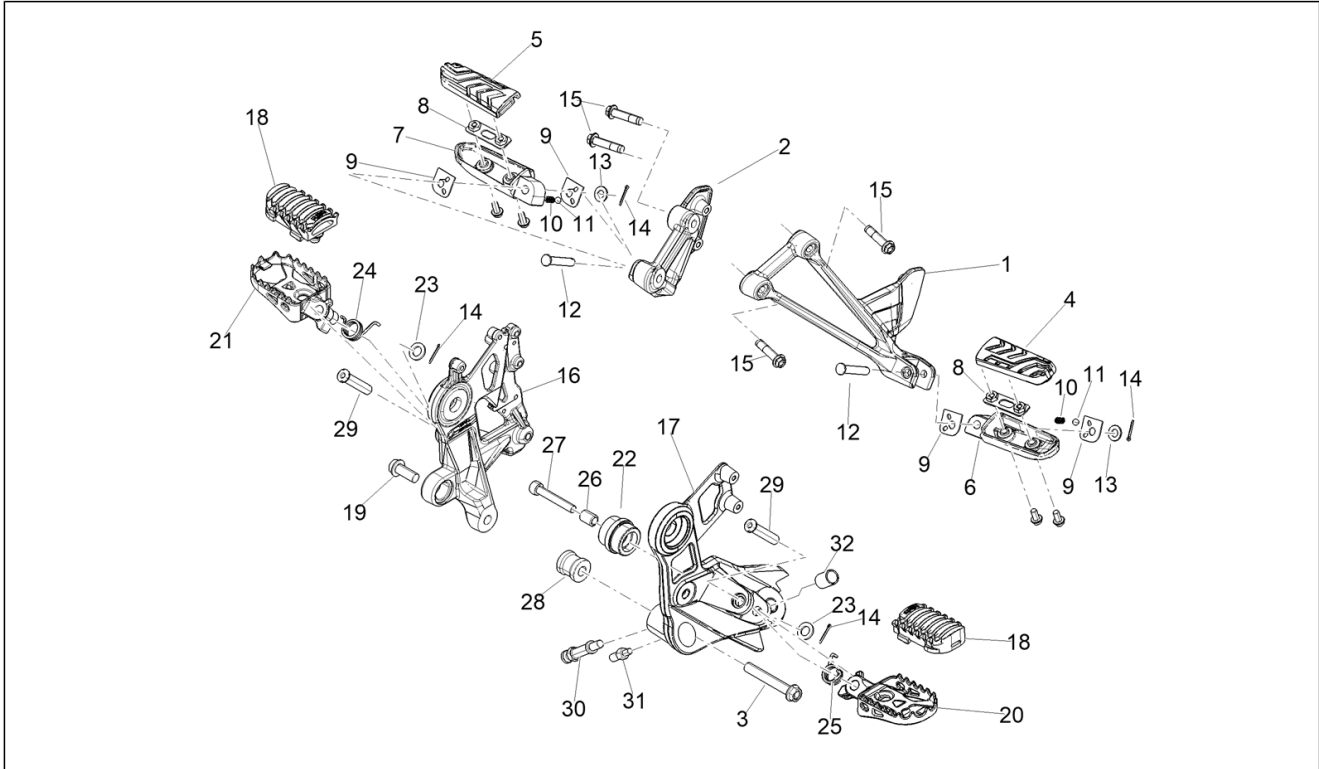

Group	Frame/bodywork
Code	01.020
Description	Foot rests
Service	1

Pos.	Code	Description	Qty	Variants
1	2B008812	Left pass. footrest support	1	
2	2B008811	Right pass. footrest support	1	
3	895845	Hex screw FLANG.M 10x65	1	
4	GU32443211	Support rubber part	1	
5	GU32443210	Support rubber part	1	
6	AP8145009	Rear footrest, LH	1	
7	AP8145008	Rear footrest, RH	1	
8	GU32441210	Plate	2	
9	AP8134451	Footrest plate	4	
10	AP8121133	Coil compress. spring	2	
11	AP8101861	Ball D6,35	2	
12	2B009229	Footrest pin	2	
13	AP8163165	Stainless washer 16x8.4x1.6	2	
14	AP8101928	Split pin	4	
15	2B004782	M8x35 flanged hex head screw	4	
16	2B008538	RH front footrest bracket	1	
17	2B009319	LH front footrest bracket	1	
18	2B008943	Footrest rubber	2	
19	AP8152473	Screw w/ flange	1	
20	2B008720	LH Foot rests	1	
21	2B008719	RH Foot rests	1	
22	AP8161074	Black chain guide roller	1	
23	AP8152176	Washer 10,5X18X2*	2	
24	AP9100196	Spring RH	1	
25	AP9100195	Spring LH	1	
26	AP8161076	Spacer	1	
27	AP8150277	Hex socket screw M8x50	1	
28	2B006346	Spacer bushing	1