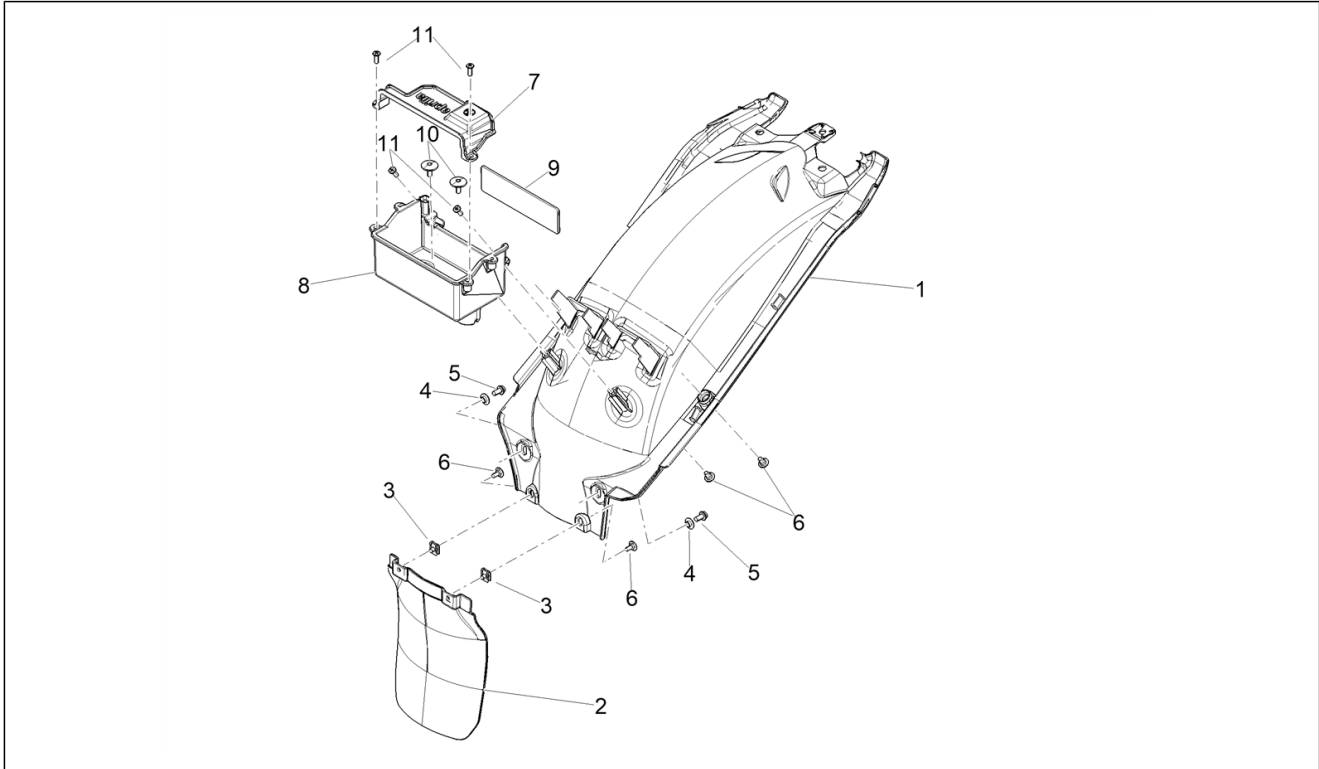

Group	Body
Code	02.150
Description	Rear mudguard
Service	1

Pos.	Code	Description	Qty	Variants
1	2B008839	Saddle mounting closing	1	
2	2B008997	Rear splash guard	1	
3	00G04401462	Clip M5	2	
4	AP8121032	Bush	2	
5	AP8152277	Flanged hexagon screw M6x12	2	
6	AP8150500	Hex socket screw M5x9 NERINOX	4	
7	2B008985	Battery cover	1	
8	2B008984	Battery box	1	
9	AP8144552	Lat. battery support rubber	1	
10	976591	Special screw	2	
11	AP8150509	Self-tap screw 5x14	4