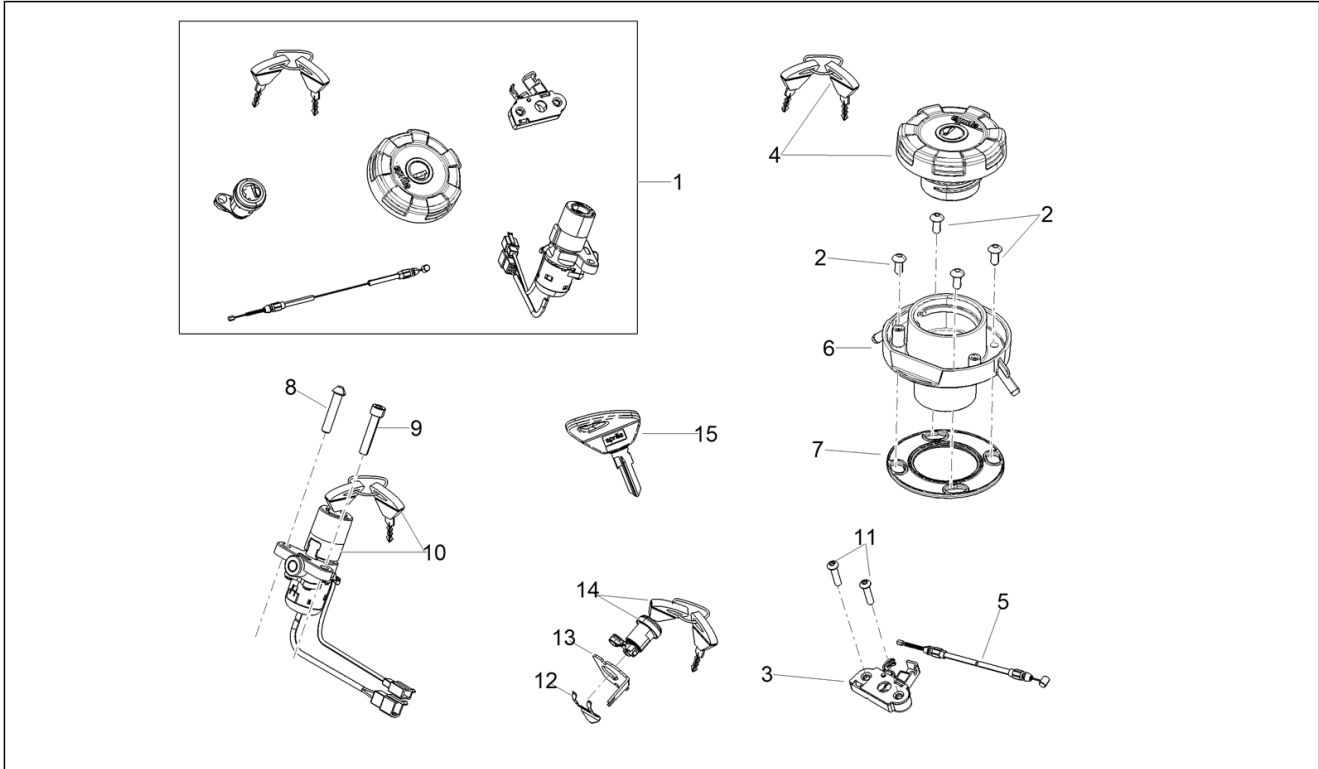

Group	Body
Code	02.170
Description	Locks
Service	1

Pos.	Code	Description	Qty	Variants
1	2B008807	Lock hardware kit	1	
2	896174	Hex socket screw Black M5x12	4	
3	899543	Lock attachment plate	1	
4	2B009589	Fuel filler cap and lock	1	
5	2B008809	Saddle release cable	1	
6	2B009018	Fuel tank flange	1	
7	2B009019	Gasket	1	
8	AP8152229	Shear rivet M8x20	1	
9	2B002494	Pre-coated M8x20 SHC screw	1	
10	2D000730	Key switch	1	
11	2B004799	Screw M6X20	1	
12	AP8121420	Fork spring	1	
13	978415	Cable fixing plate	1	
14	2B006663	Seat lock with key	1	
15	2B006659	Key	1