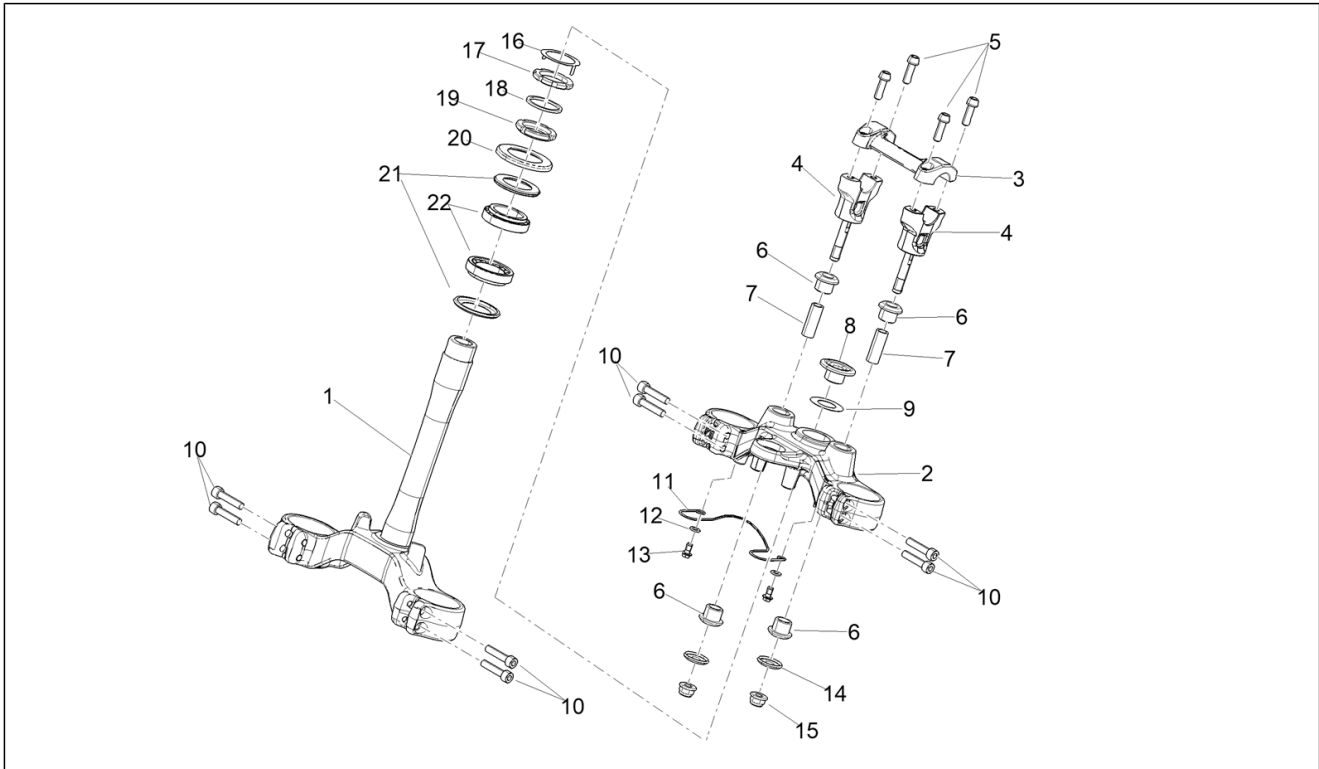

<b>Group</b>	Handlebar - Controls
<b>Code</b>	07.010
<b>Description</b>	Steering
<b>Service</b>	1

Pos.	Code	Description	Qty	Variants
1	2B007994	Lower plate	1	
2	2B008440	Fork upper plate	1	
3	2B006546	Handlebar U-bolt	1	
4	2B008480	Lower U-bolt	2	
5	AP8152486	Cross head cylinder head screw M8x25 INOX	4	
6	AP8144222	Rubber spacer	4	
7	854827	Spacer 10,1x14,1x38	2	
8	2B008439	Upper plate fixing bush	1	
9	AP8152442	Stem plug washer	1	
10	AP8150236	Hex socket screw M8x35	8	
11	2B009935	Fairlead	1	
12	AP8150014	Washer 6,4x12,5*	2	
13	2B005143	Screw w/ flange M6x12	2	
14	2B002875	Cup	2	
15	AP8152301	Self-locking nut	2	
16	887832	Steering security plate	1	
17	AP8123643	Return ring nut	1	
18	887831	Rubber spacer	1	
19	AP8123642	Ring nut	1	
20	AP8123644	Dust cover ring	1	
21	AP8123641	Dust cover ring	2	
22	2B007853	Bearing	2	