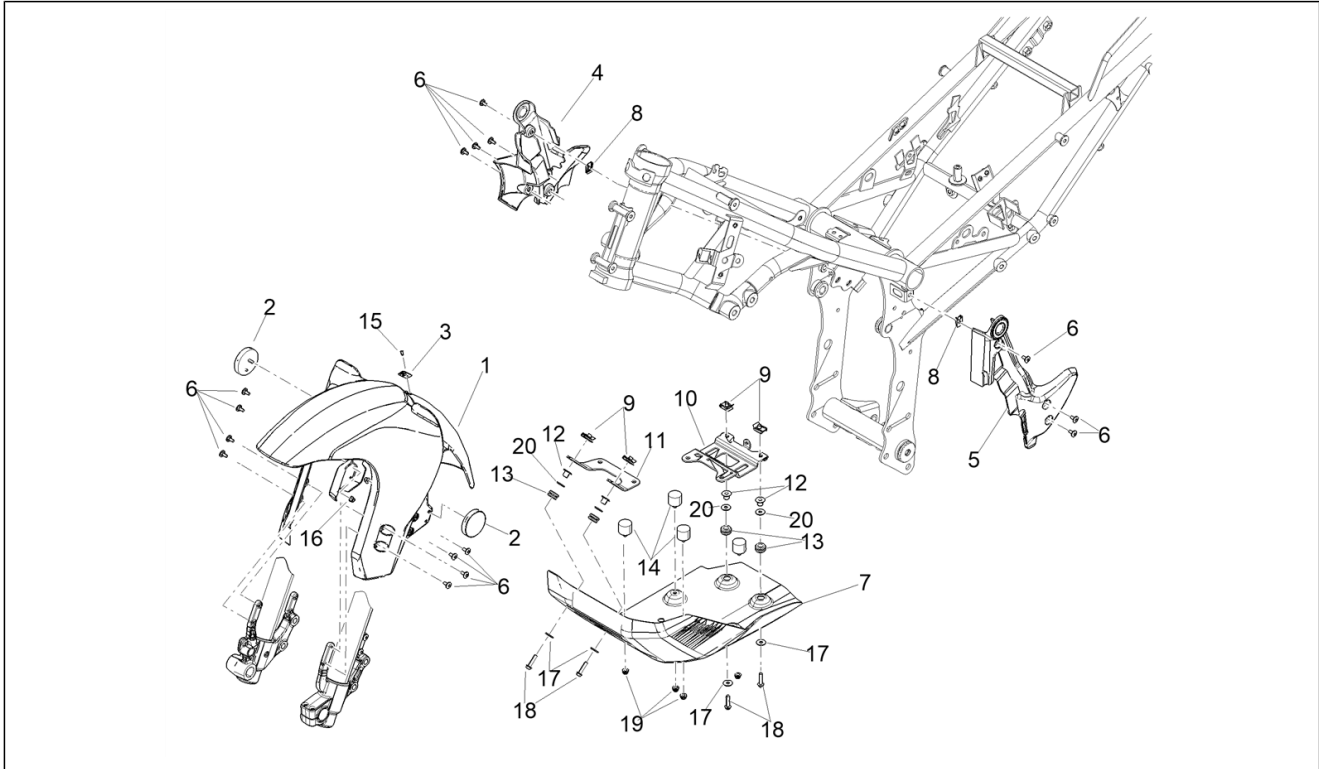

Group	Body
Code	02.030
Description	Front mudguard-Pillar
Service	1

Pos.	Code	Description	Qty	Variants
1	2B007200	Front splash guard	1	
1	2B007200000XB3		1	
2	AP8224163	Reflector, amber	2	
3	2B009462	Fixing plate	1	
4	2B008840	Right central cover	1	
5	2B008841	Left central cover	1	
6	AP8150500	Hex socket screw M5x9 NERINOX	8	
7	2B010904	Sump guard	1	
7	2B008803	Sump guard	1	
8	AP8102375	Clip M5	2	
9	254485	Spring plate M6	4	
10	2B007454	Rear stirrup	1	
11	2B007453	Front stirrup	1	
12	AP8221023	T bush	4	
13	AP8120030	Rubber spacer	4	
14	AP8144030	Stand end stop	4	
15	2B009107	Tearing rivet	1	
16	AP8152306	Self-locking nut M5	2	
17	AP8150378	Washer 6,4x18x2	4	
18	AP8152280	Screw w/ flange M6x25	4	
19	AP8152299	Self-locking nut M6	4	
20	AP9150472	Washer 10,5x17x1,5	4