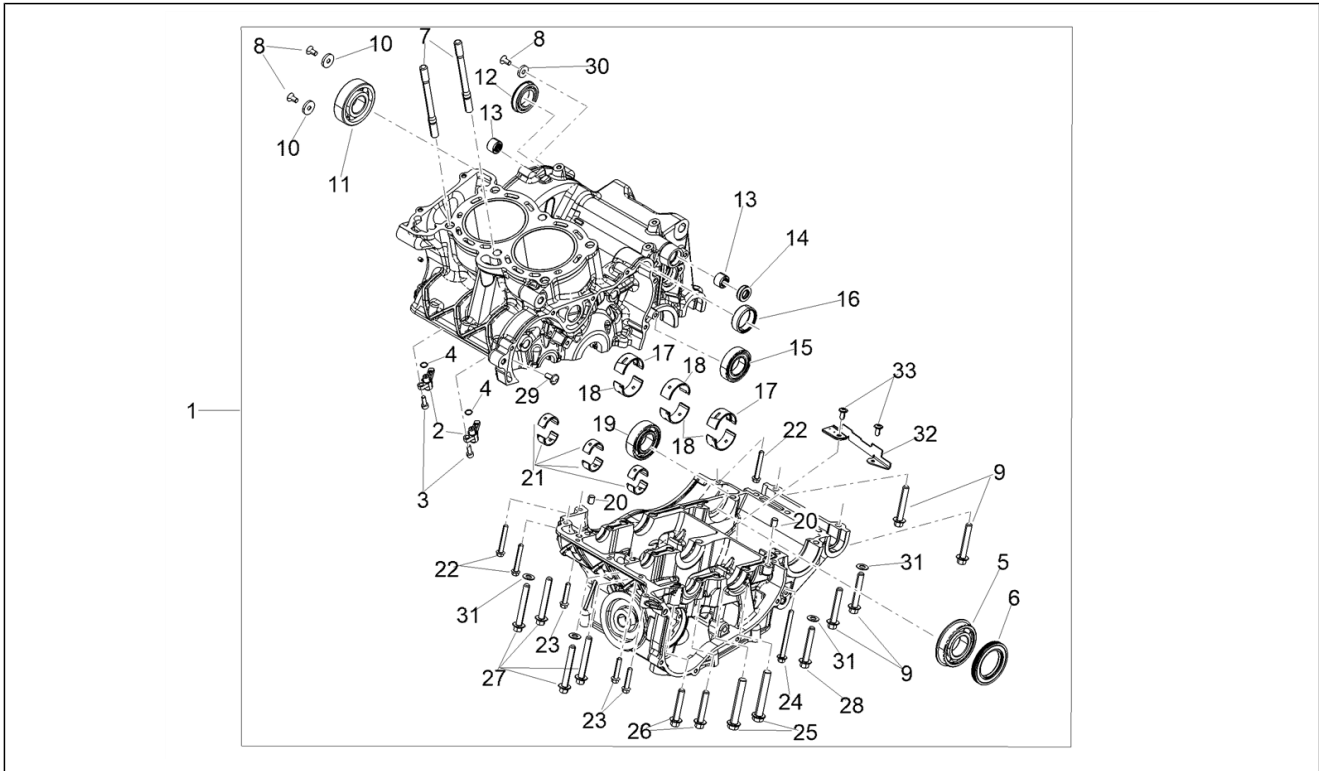

Group	Engine
Code	03.030
Description	Crankcases I
Service	1

Pos.	Code	Description	Qty	Variants
21	1A019559N	Countershaft bushing black	1	
21	1A019559R	Countershaft bushing Red	1	
21	1A019559B	Countershaft bushing blue	6	
22	B016763	Flanged hexagon screw M6x40	3	
23	874551	Screw w/ flange M6X30	4	
24	434429	Screw m6x70	1	
25	1A015658	Screw w/ flange M10X65	6	
26	487211	Screw w/ flange M8x45	2	
27	874747	Flanged hexagon screw M8x60	4	
28	B016763	Flanged hexagon screw M6x40	1	
29	1A017040	TBEI flanged screw M5x12	1	
30	1A020330	Countersunk washer	1	
31	106009	Washer	6	
32	1A021494	Plate	1	
33	1A017040	TBEI flanged screw M5x12	2