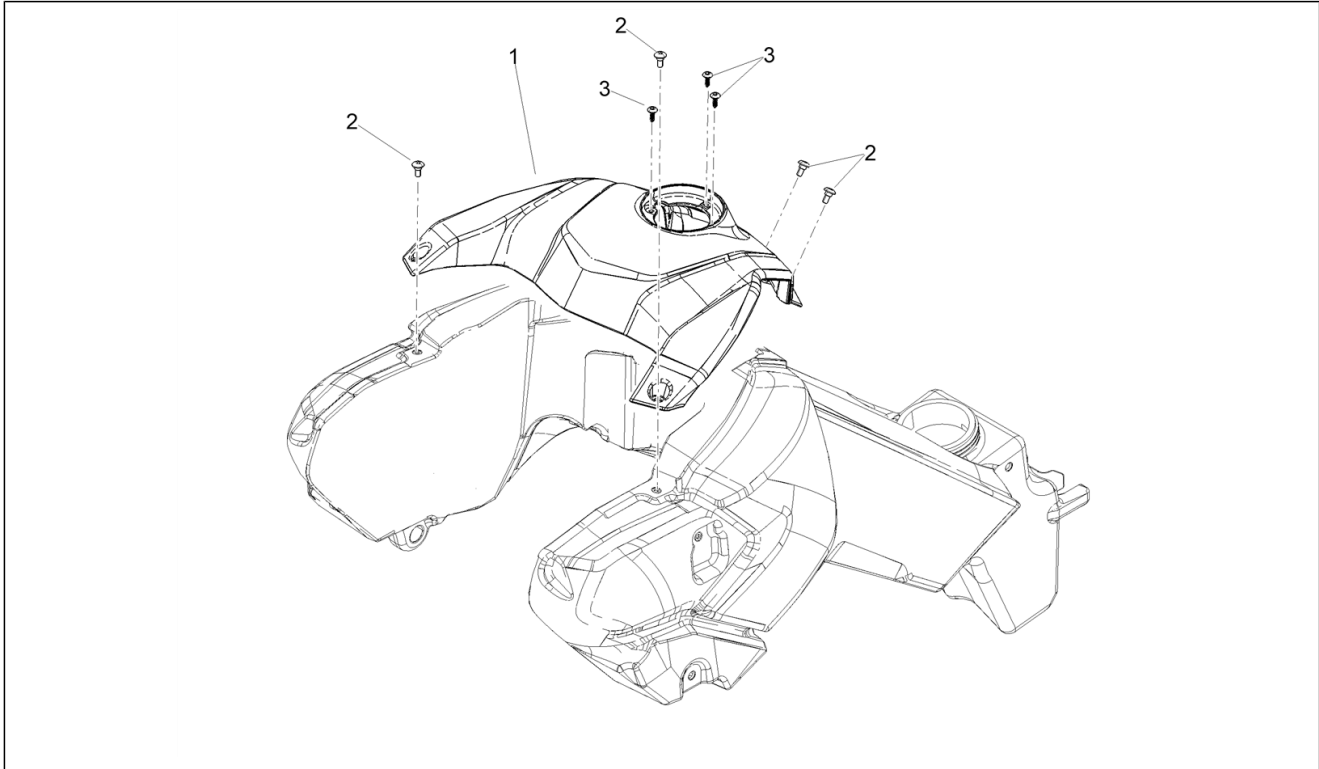

Group	Body
Code	02.090
Description	Tank cover
Service	1

Pos.	Code	Description	Qty	Variants
1	2B008826000D10	Fuel tank cover, white	1	Colour:Indaco tagelmust[IT]
1	2B008826	Tank cover	1	Colour:unpainted[Grezzo]
1	2B008826000L02	Fuel tank cover painted yellow	1	Colour:Yellow[Giallo]
1	2B008826000XR4	Fuel tank cover, red	1	Colour:Red[Rosso]
2	2B009423	TBEI TORX screw M5X12	4	
3	CM178603	Self tapping screw D4.2x13	3