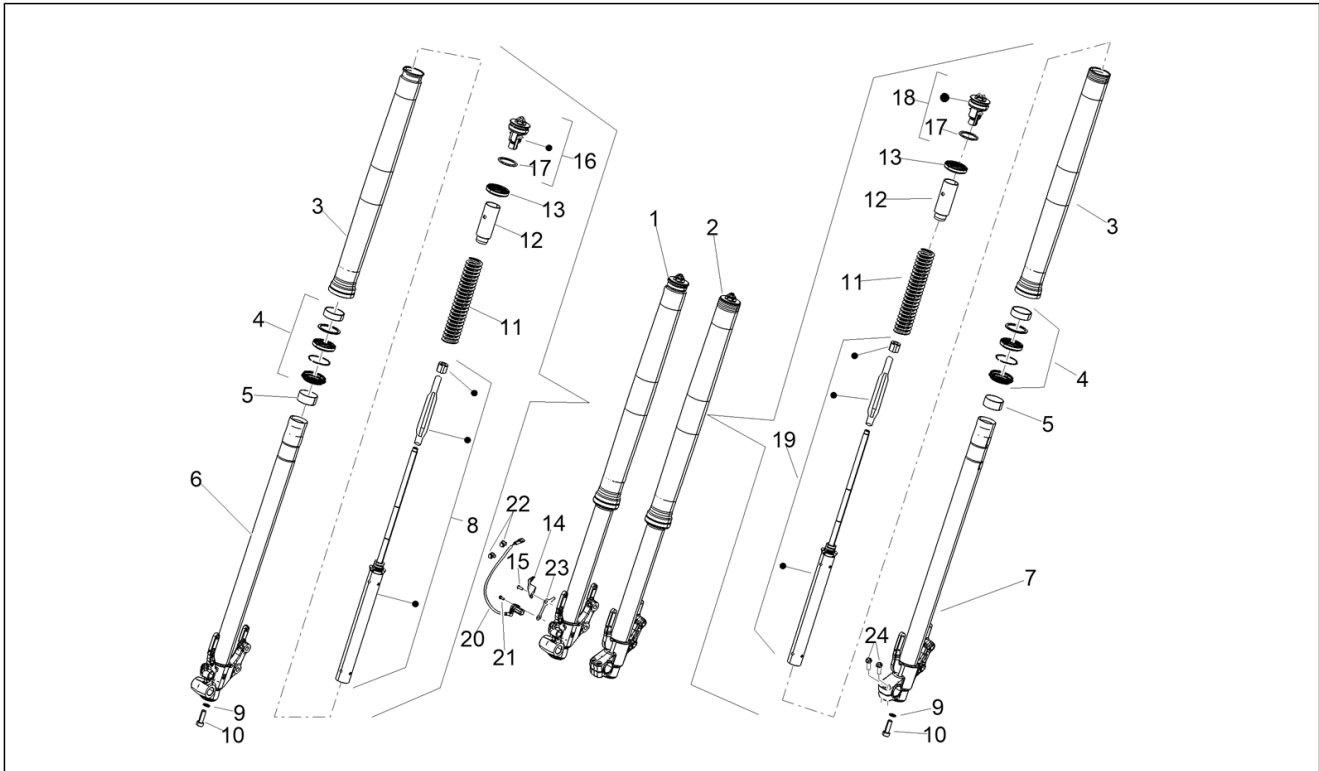

Group	Suspensions
Code	04.040
Description	Front fork Kayaba
Service	1

Pos.	Code	Description	Qty	Variants
1	2B006370	RH hub cpl.	1	
2	2B006371	LH hub cpl.	1	
3	2B009621	Sleeve	2	
4	2B009623	Engine oil seal kit	2	
5	2B009622	Bush	1	
6	2B009619	Right stem	1	
7	2B009620	Left stem	1	
8	2B009624	RH plunger, complete	1	
9	2B004406	Plain washer	2	
10	2B004407	screw	2	
11	2B009629	Spring	2	
12	2B009628	Preload tube	2	
13	2B004422	Washer	2	
14	2B008289	Cable guide	1	
15	AP8152174	Hex socket screw m5X12	1	
16	2B009626	RH cap	1	
17	2B009631	Ring	1	
18	2B009627	LH plug	1	
19	2B009625	LH plunger, complete	1	
20	1D003350	ABS front sensor	1	
21	AP8152268	Hex socket screw M5x16	1	
22	894704	Fairlead	2	
23	2B010007	Plate	1	
24	AP8152285	Screw w/ flange	2