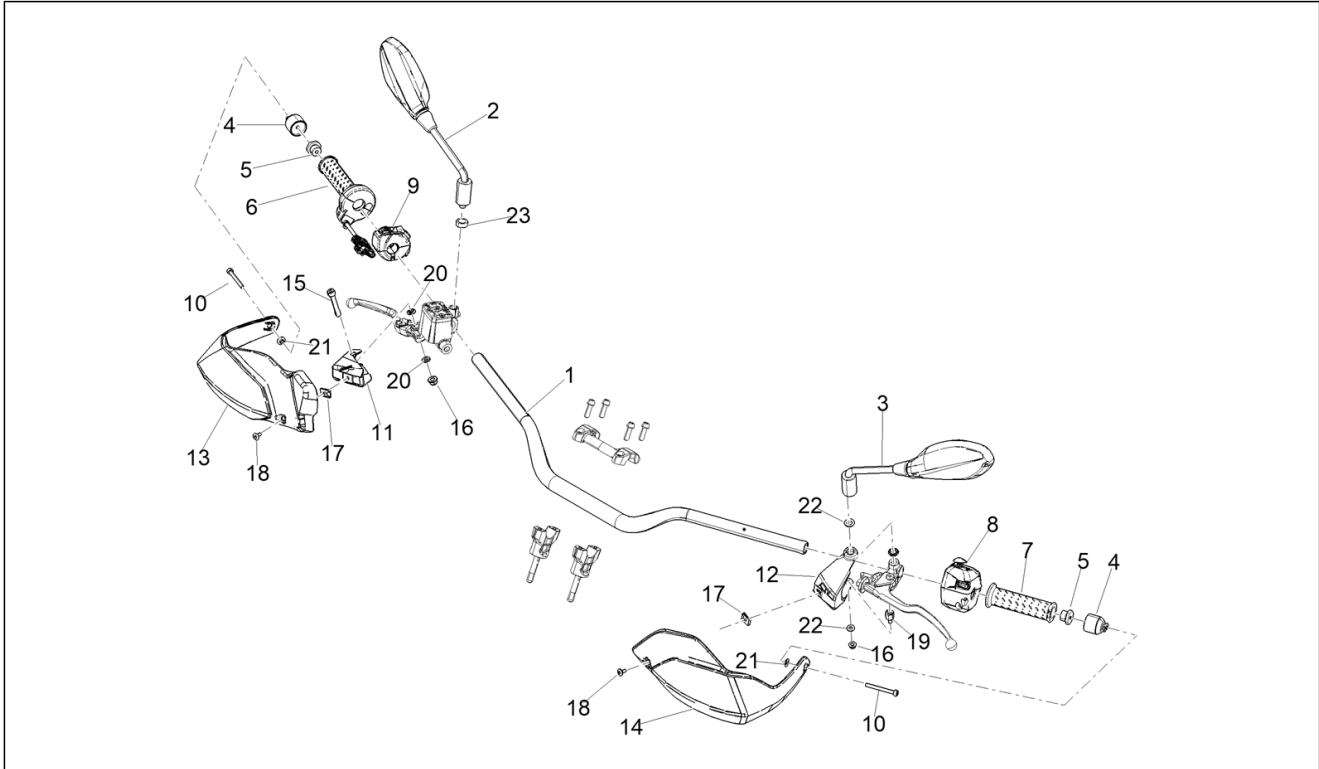

Group	Handlebar - Controls
Code	07.020
Description	Handlebar - Controls
Service	1

Pos.	Code	Description	Qty	Variants
1	2B006547	Handlebar	1	
2	2B006207	Right hand mirror	1	
3	2B006208	Driving mirror l.h.	1	
4	859949	Anti.v weight, black	2	
5	AP8121520	Anti vib.weight trailing	2	
6	2B009070	Throttle with hand grip	1	
7	AP8118579	LH hand grip	1	
8	2D000549	LH lights selector	1	
9	2D000552	RH lights selector DRL/FOG	1	
10	AP8150045	Hex socket screw M6x55	10	
11	2B009116	RH support	1	
12	2B009117	LH support	1	
13	2B008819	RH handguard	1	
14	2B008820	LH handguard	1	
15	00H01301491	Hex socket screw M8x50	1	
16	AP8152300	Self-locking nut M8	2	
17	AP8102375	Clip M5	2	
18	AP8150500	Hex socket screw M5x9 NERINOX	2	
19	2B009457	Adaptor	1	
20	2B009486	Bush	2	
21	AP8121032	Bush	2	
22	AP8121080	Spacer	3	
23	AP8121402	Shock absorber bush	1