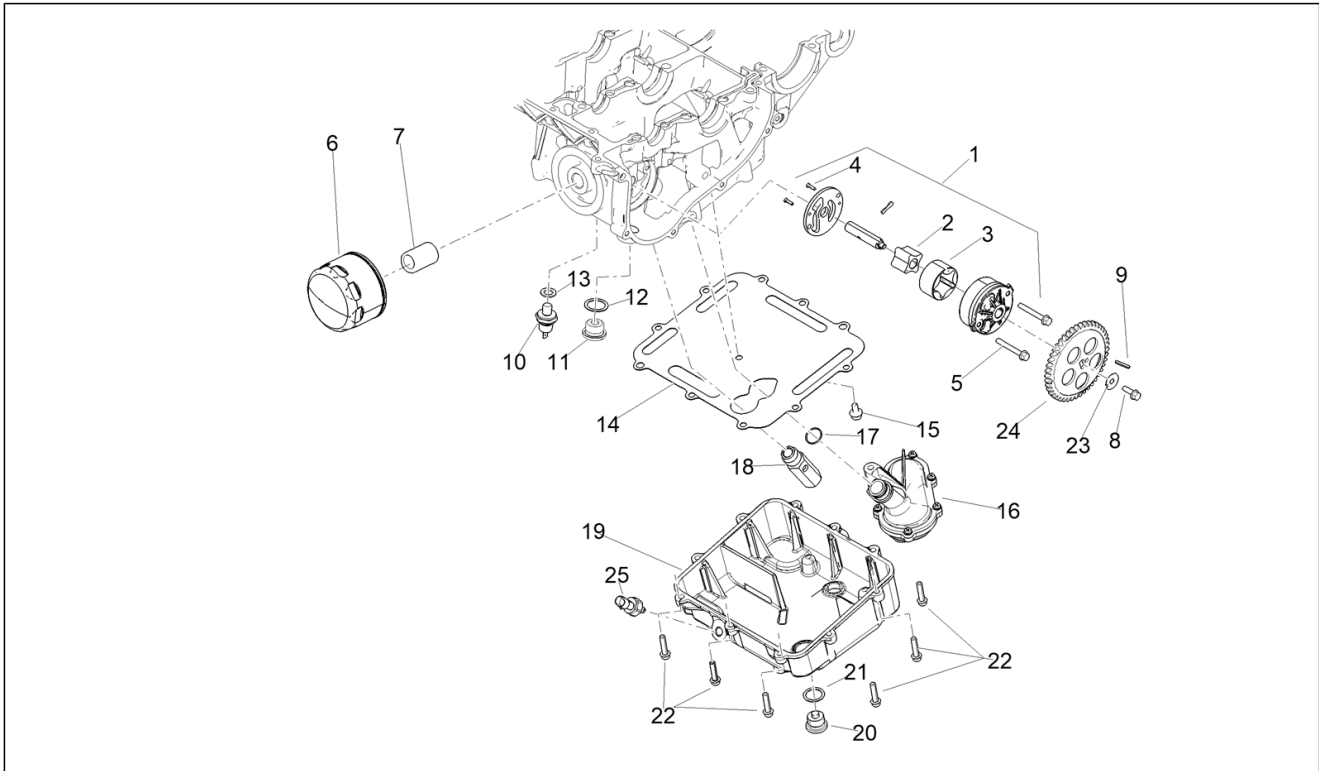

Group	Engine
Code	03.190
Description	Lubrication
Service	1

Pos.	Code	Description	Qty	Variants
1	1A015578	Oil pump assembly	1	
2	1A017357	Internal rotor	1	
3	1A017358	External rotor	1	
4	436739	Cross countersunk head screw M3x12	2	
5	1A013000	Flanged hexagon screw	2	
6	82960R	Oil filter	1	
7	829122	Oil filter union	1	
8	1A014410	M7x18 pre-coated hex head screw	1	
9	GU92296723	Roller	1	
10	1D001138	Minimum oil pressure sensor	1	
11	1A013477	Cover	1	
12	1A013737	Flat washer	1	
13	AP9150472	Washer 10,5x17x1,5	1	
14	1A020264	Sump gasket	1	
15	1A003153	Flanged hexagon screw	1	
16	1A017381	Oil strainer	1	
17	478012	O-ring	1	
18	1A017610	Oil pressure adjusting valve	1	
19	1A021705	Pan oil	1	
20	1A012848	Magnetic plug	1	
21	831393	Gasket	1	
22	874549	Screw w/ flange M6x25	10	
23	1A014411	Belleville spring	1	
24	1A016035	Oil pump gear	1	
25	1A022165	Oil temperature sensor	1