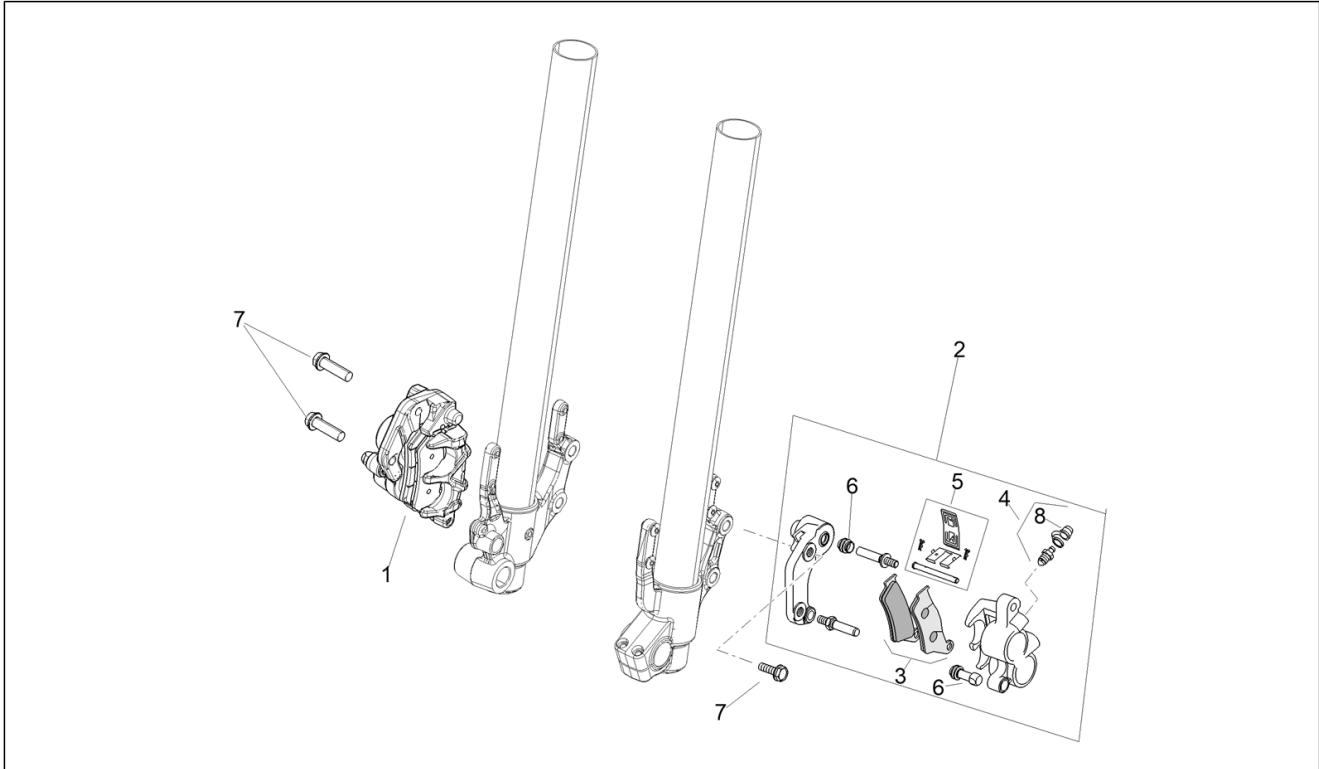

Group	Braking system
Code	06.020
Description	Front brake caliper
Service	1

Pos.	Code	Description	Qty	Variants
1	2B007105	Front disk brake caliper l.h.	1	
2	2B007104	Front disk brake caliper r.h.	1	
3	2B009668	Brake pads copy	2	
4	2B009673	Air bleed valve	2	
5	2B009676	Pins+spring+cotter pin kit	2	
6	2B009675	Headset	2	
7	AP8152318	Screw w/ flange M10x35	4	
8	AP8113070	Bleed valve cap	2