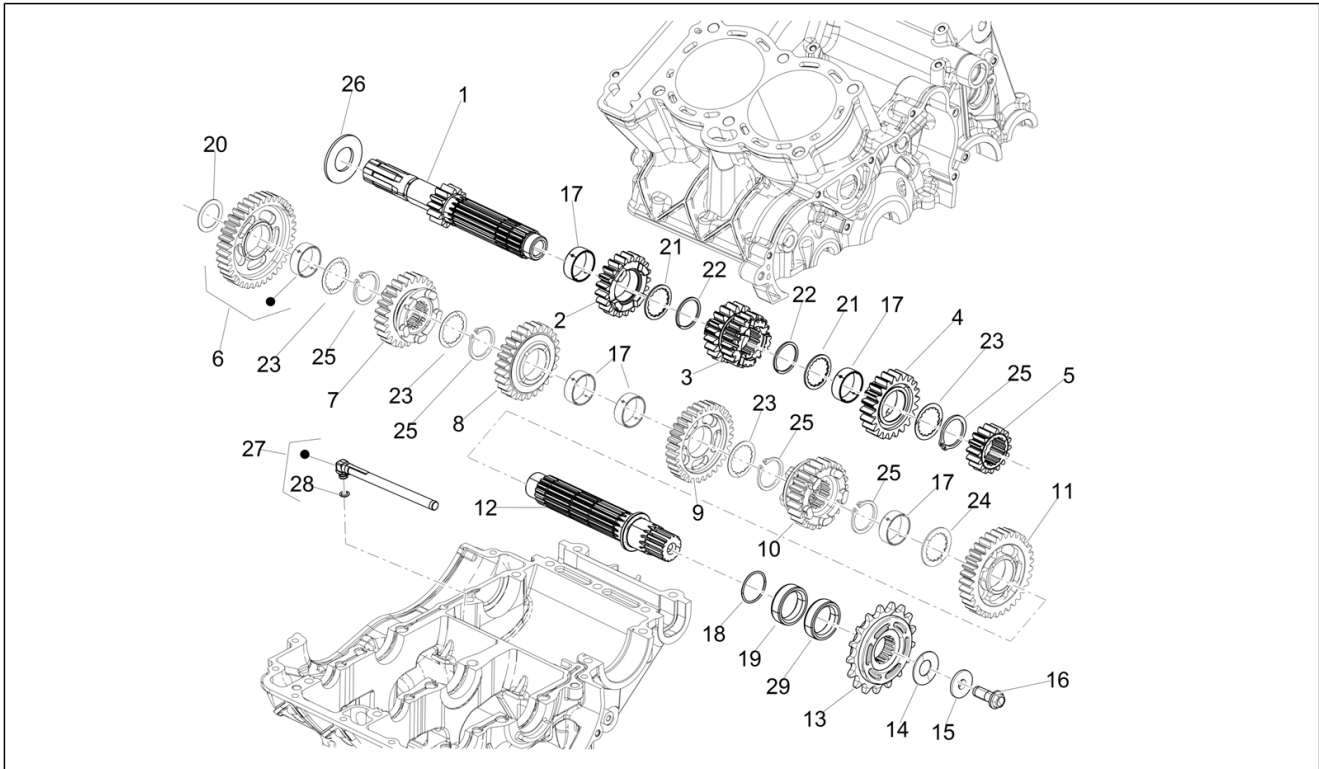

Group	Engine
Code	03.180
Description	Gear box - Gear assembly
Service	1

Pos.	Code	Description	Qty	Variants
1	1A021099	Primary shaft assy	1	
2	1A018886	Fifth speed gear	1	
3	1A018890	3rd-4th gear	1	
4	1A019958	Gear 6a	1	
5	1A012118	2nd speed gear	1	
7	1A018889	5th speed gear	1	
6	1A021097	[...]	1	
8	1A018888	4th gear	1	
9	1A019882	3rd gear	1	
10	1A018086	Gear 6a	1	
11	1A018085	Second speed gear	1	
12	1A012117	Driven shaft	1	
13	2B006791	Pinion Z15	1	
14	2B002193	Belleville spring	1	
15	2B002191	T bushing	1	
16	B043047	Screw w/ flange M10x25	1	
17	849308	Moveable bush	3	
18	871901	Gasket OR	1	
19	974558	Spacer	1	
20	1A017027	Thrust washer	1	
21	849424	Clearance washer	2	
22	849426	Snap ring	2	
23	849310	Clearance washer	4	
24	849309	Clearance washer	1	
25	849311	Snap ring	5	
26	974320	Washer	1	
27	1A016199	Lubrication pipe	1	
28	224035	O-ring	1