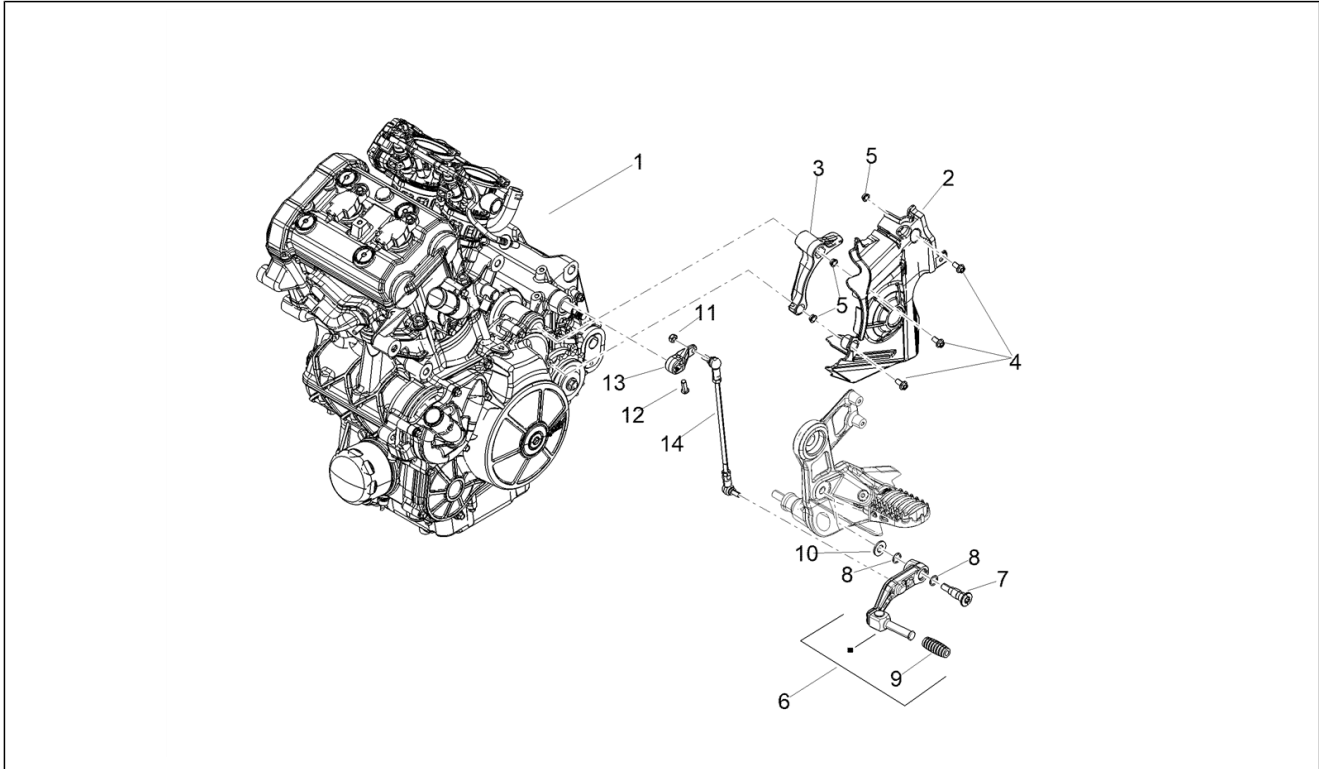

Group	Engine
Code	03.010
Description	Engine-Completing part-Lever
Service	1

Pos.	Code	Description	Qty	Variants
1	CM296618	660 engine Tuareg	1	
2	2B007311	Pinion crankcase	1	
3	2B005886	Chain guide	1	
4	AP8152277	Flanged hexagon screw M6x12	3	
5	AP8121811	T bush	3	
6	2B009924	Complete gearchange lever	1	
7	884033	Lever pin	1	
8	AP8144007	O-ring 11,11x1,78	2	
9	AP8120912	Lever rubber	1	
10	AP8150020	Washer 10,5x21x2*	1	
11	AP8150115	Low self-locking nut M6	1	
12	AP8150044	Hex socket screw M6x20	1	
13	2B010035	Gear change lever	1	
14	2B009321	Gear control tie rod	2