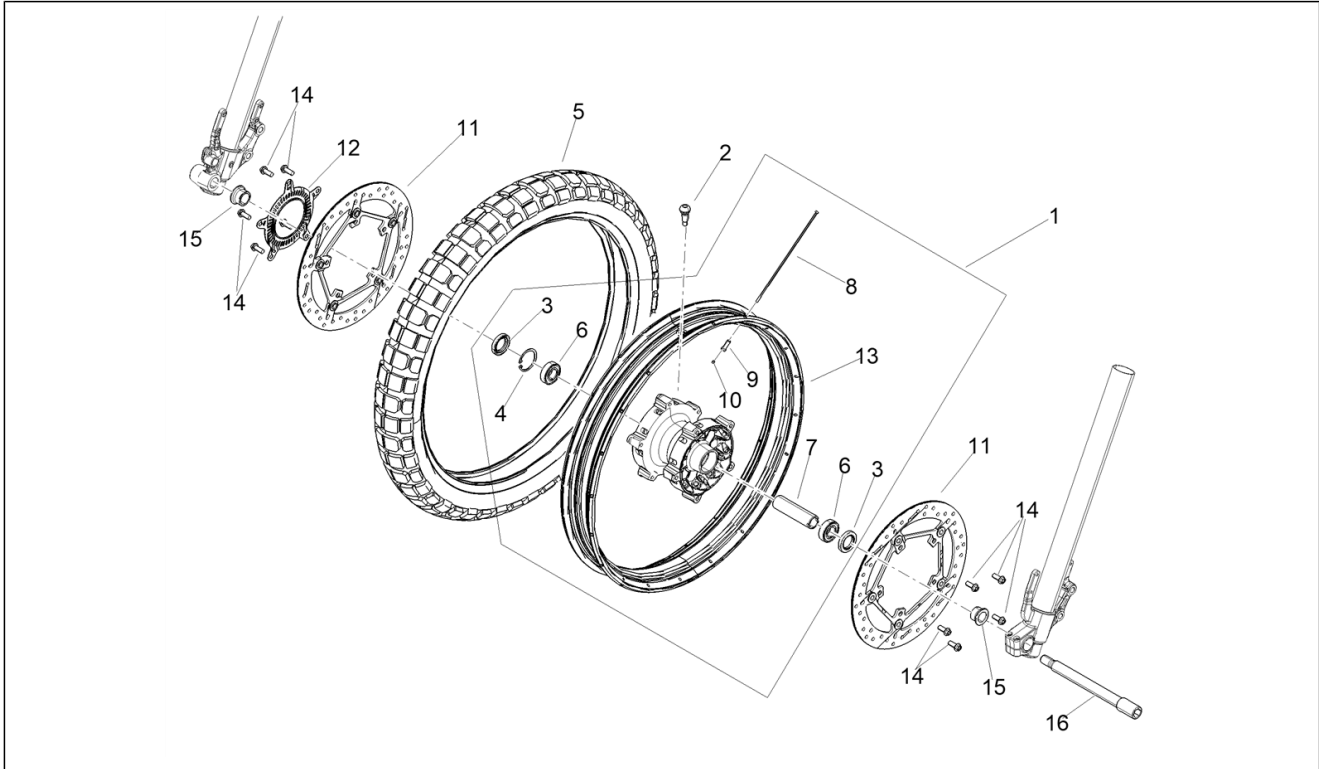

Group	Wheels
Code	05.010
Description	Front wheel
Service	1

Pos.	Code	Description	Qty	Variants
1	2B009700	Complete front wheel	1	Colour:Indaco tagelmust[IT]
1	2B008058	Front wheel	1	Colour:Yellow[Giallo] Indaco tagelmust[IT]
2	AP8201546	Tubeless tyre valve	1	
3	GU90402642	Oil seal 26x42x7	2	
4	2B008345	Snap ring	1	
5	2B008449	Front/rear tyre 90/90/21	1	
6	2B007580	Bearing	2	
7	2B008141	Wheel spacer	1	
8	2B007906	Spoke	40	
9	2B007846	Nipples	40	
10	AP8150491	Dowel	40	
11	2B007823	Front brake disc	2	
12	2B008020	Phonic wheel	1	
13	2B009699	Wheel 2.15X21"	1	Colour:Indaco tagelmust[IT]
13	2B006462	Front wheel 2.15x21	1	Colour:Red[Rosso] Yellow[Giallo]
14	2B002416	Screw w/ flange M8x20	10	
15	2B008277	Wheel spacer	2	
16	2B006477	Front wheel spindle	1