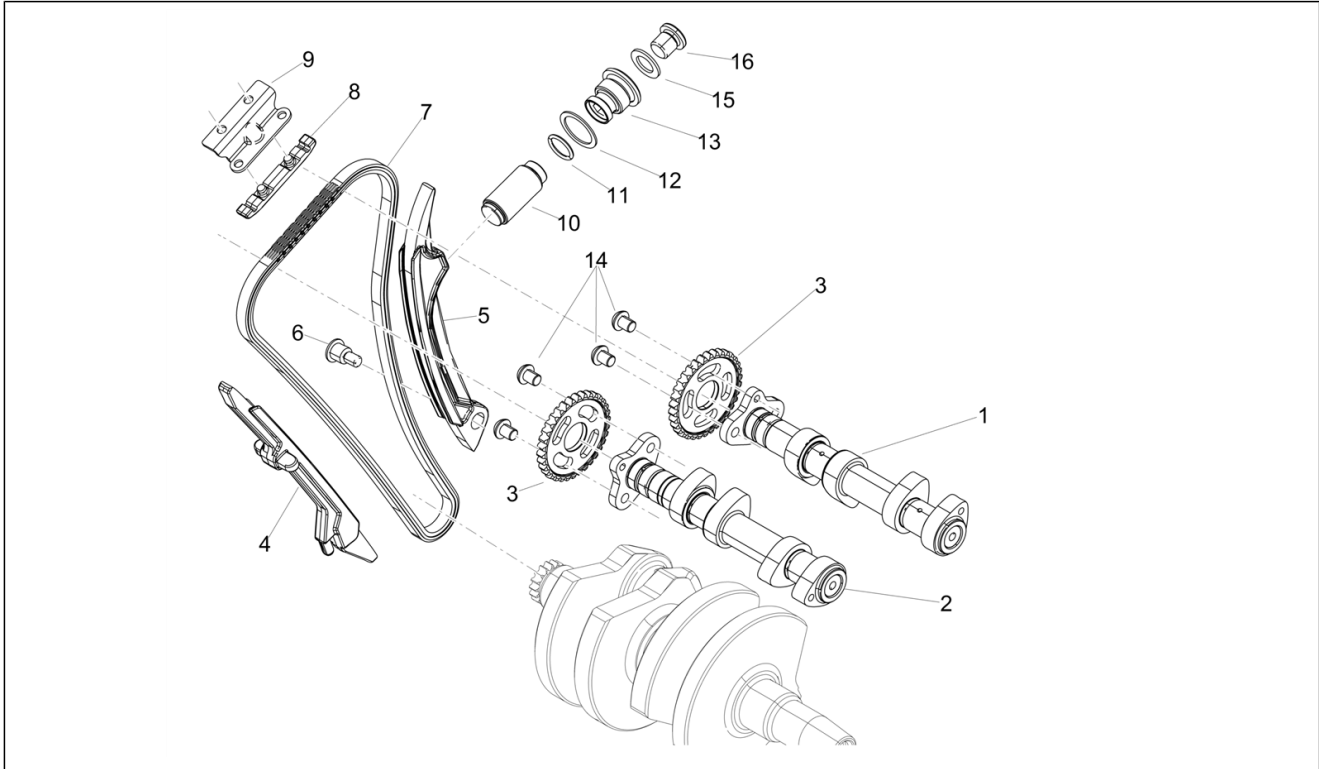

Group	Engine
Code	03.120
Description	Timing system
Service	1

Pos.	Code	Description	Qty	Variants
1	1A0214275	Intake camshaft	1	
2	1A0214295	Exhaust camshaft	1	
3	1A012867	Timing system gear	2	
4	1A013825	Fixed pad	1	
5	1A015310	Movable chain tensioner pad	1	
6	1A018441	Special screw	1	
7	1A012147	Camshaft chain	1	
8	1A017120	Fixed pad	1	
9	1A017119	Plate	1	
10	2A000111	Chain stretching drive	1	
11	857176	O-ring	1	
12	1A020131	Flat washer	1	
13	1A015611	Special screw	1	
14	1A013092	Torx convex big end screw	4	
15	016661	Flat washer	1	
16	AP9150174	Cover	1