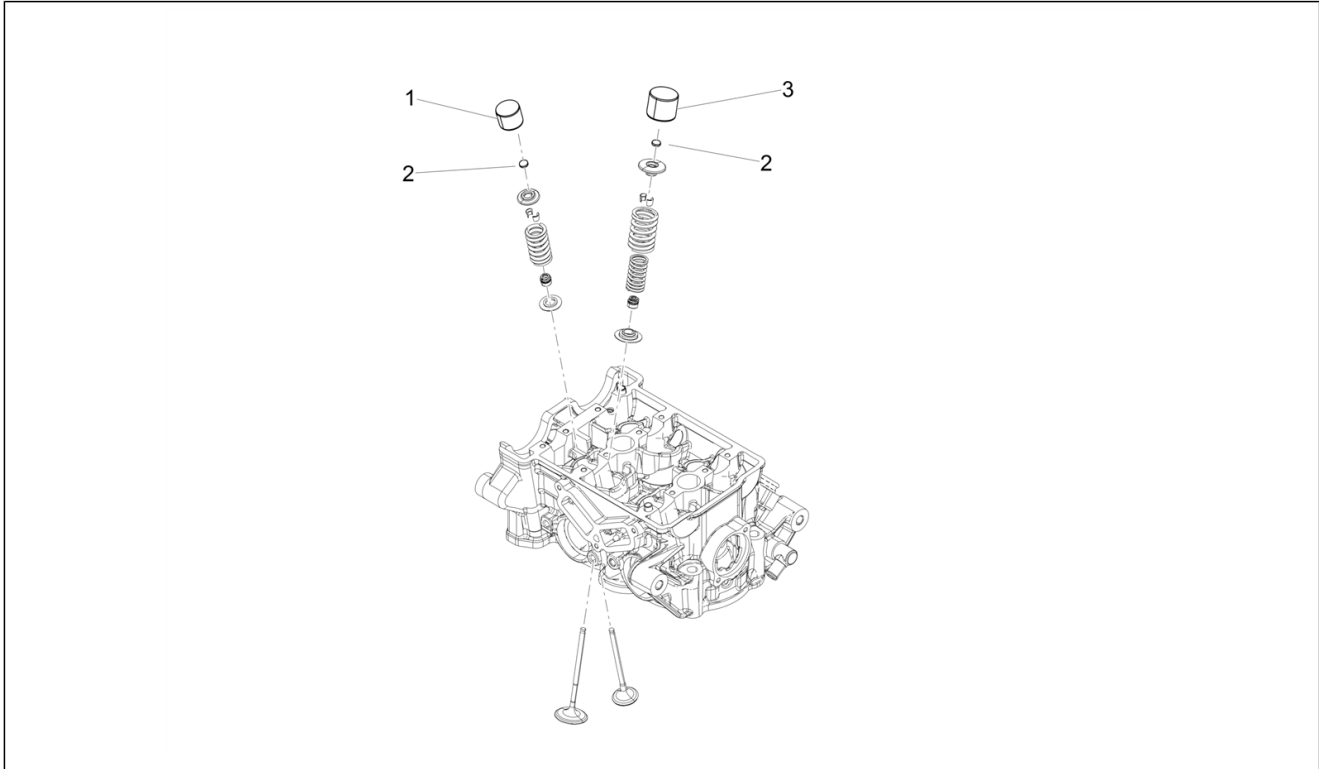

Group	Engine
Code	03.110
Description	Pad
Service	1

Pos.	Code	Description	Qty	Variants
2	CM327056	Pad 3.12	1	
2	CM327057	Pad 3.15	1	
3	857066	Valve lifter bucket	4