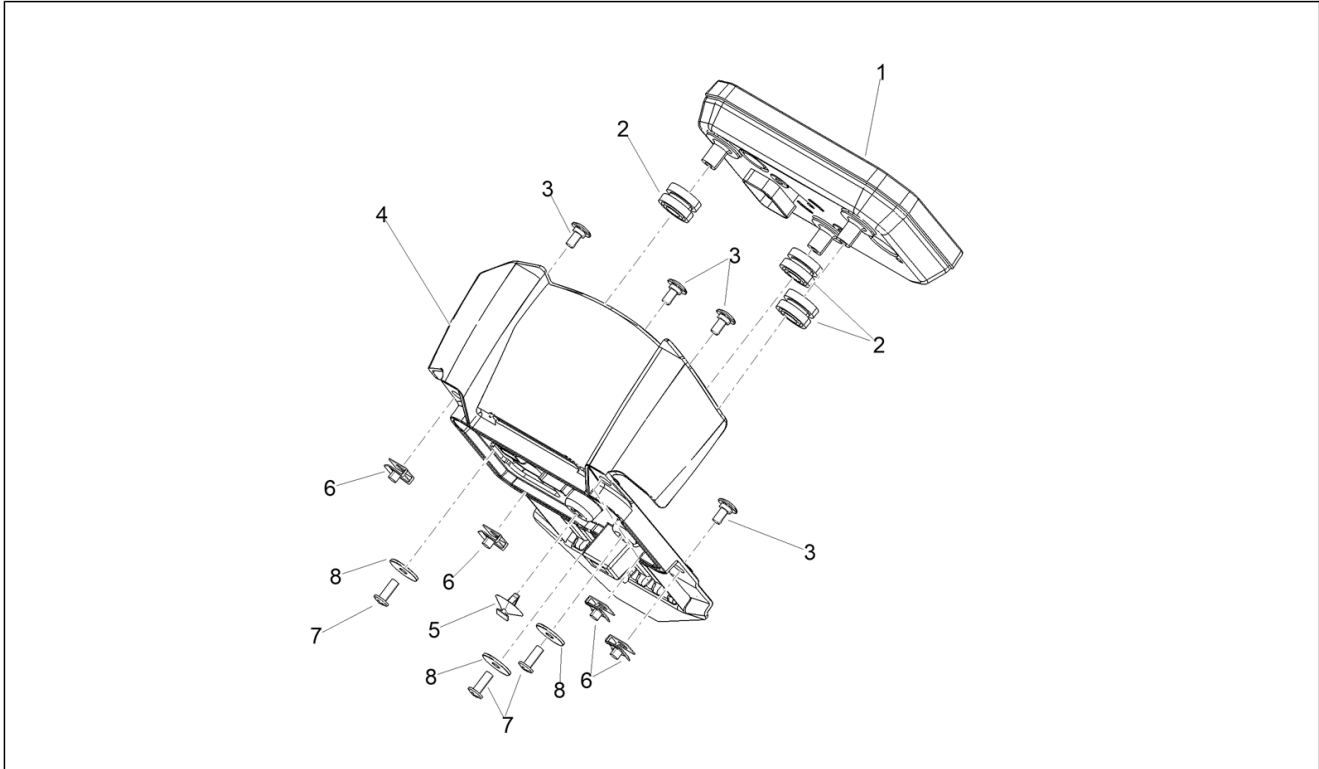

Group	Lights - Instruments
Code	08.020
Description	Instruments
Service	1

Pos.	Code	Description	Qty	Variants
1	2D000625	Dashboard	1	
2	AP8220150	Rubber spacer	3	
3	AP8150500	Hex socket screw M5x9 NERINOX	4	
4	2B008379	Socket support	1	
5	890760	Instrument support	1	
6	00G04401462	Clip M5	4	
7	AP8150509	Self-tap screw 5x14	3	
8	AP8150255	Washer 5x20x1,5	3