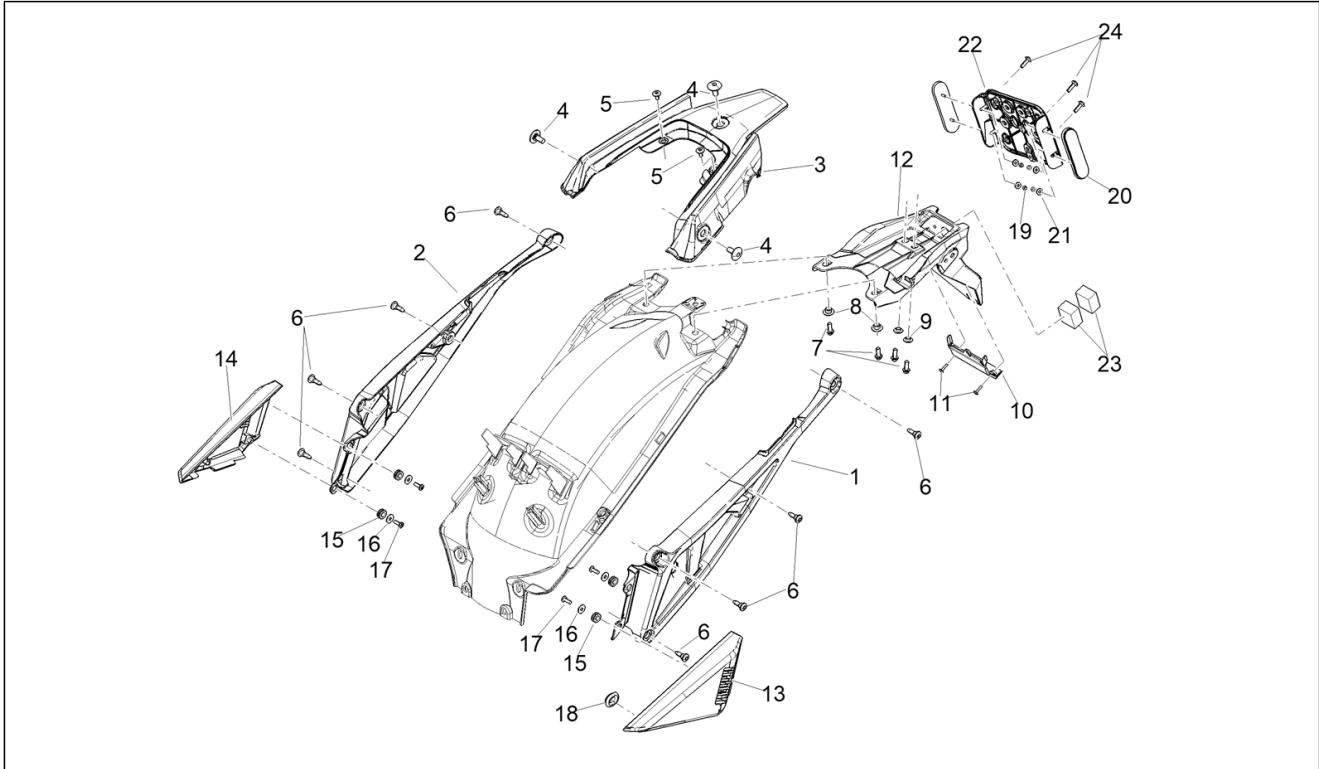

Group	Body
Code	02.140
Description	Rear body
Service	1

Pos.	Code	Description	Qty	Variants
1	2B009432	Lh rear fairing	1	
2	2B009431	Rh rear fairing	1	
3	2B008837	Rear fairing	1	
4	2B009428	Torx Screw M8X14 Black	3	
5	AP8150500	Hex socket screw M5x9 NERINOX	2	
6	CM179201	Torx head cylinder head screw M6x22	8	
7	AP8152278	Screw w/ flange M6x16	4	
8	AP8121728	T bush	2	
9	AP8121032	Bush	2	
10	2B009040	License plate fastener	1	
11	AP8150413	Self-tap screw 3,9x14	2	
12	2B008831	License plate	1	
13	2B008822	Left side fairing	1	
14	2B008823	Right fairing	1	
15	AP8220186	Rubber spacer	4	
16	AP8150248	Washer 5,5x15x1,6	4	
17	AP8150509	Self-tap screw 5x14	4	
18	AP8220162	Rubber spacer	2	
19	AP8150204	Nut M4	4	
20	AP8124718	Rear reflector, red	2	
21	AP8150501	Washer	2	
22	2B004072	Number plate support	1	
23	AP8104525	Filter	2	
24	AP8152298	Screw w/ flange M5x16	3