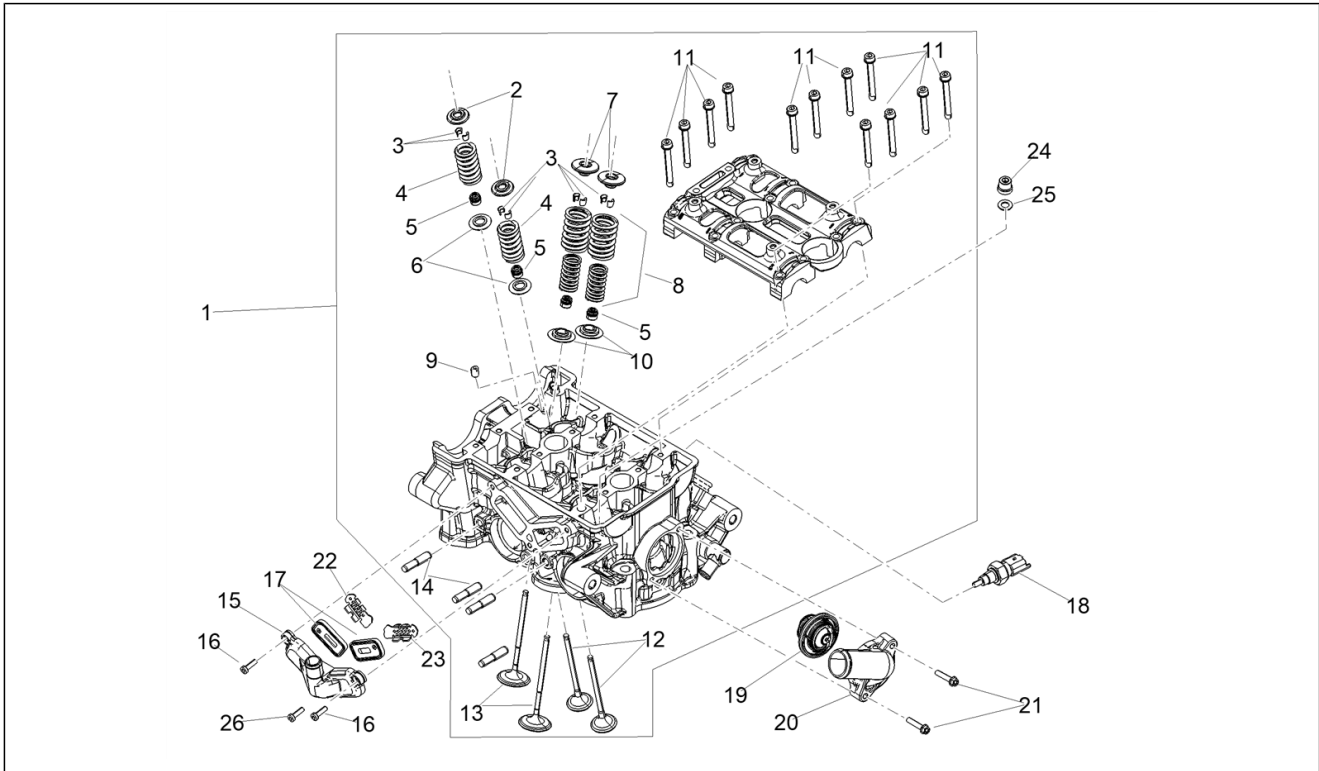

Group	Engine
Code	03.100
Description	Cylinder head - valves
Service	1

Pos.	Code	Description	Qty	Variants
1	1A020163	Cylinder head assy.	1	
2	1A020955	Discharge upper valve flange	4	
3	1A016663	Half-cone	16	
4	857030	Exhaust valve spring	4	
5	1A016664	Oil seal	8	
6	1A016658	Discharge lower valve flange	4	
7	1A016656	Intake upper valve flange	4	
8	1A008432	Intake spring kit	4	
9	1A013954	Calibrated dowel	1	
10	1A016657	Intake lower valve flange	4	
11	1A016762	screw M50X6	12	
12	1A016659	Exhaust valve	4	
13	1A013958	Intake valve	4	
14	857035	Stud bolt m10x171	4	
15	1A016770	Cover	1	
16	1A015837	Screw M5X20	2	
17	857045	Reed valve	2	
18	1A021287R	Temperature gauge	1	
19	888775	Thermostat	1	
20	1A016012	Thermostat cover	1	
21	AP8152275	Screw w/ flange M5x25	2	
22	857047	Spark arrester	1	
23	857046	Spark arrester	1	
24	897434	Flanged nut M10x1	6	
25	857208	Washer 19 x 10,5 x 1,6	6	
26	1A015836	Torx convex big end screw M5X45	1