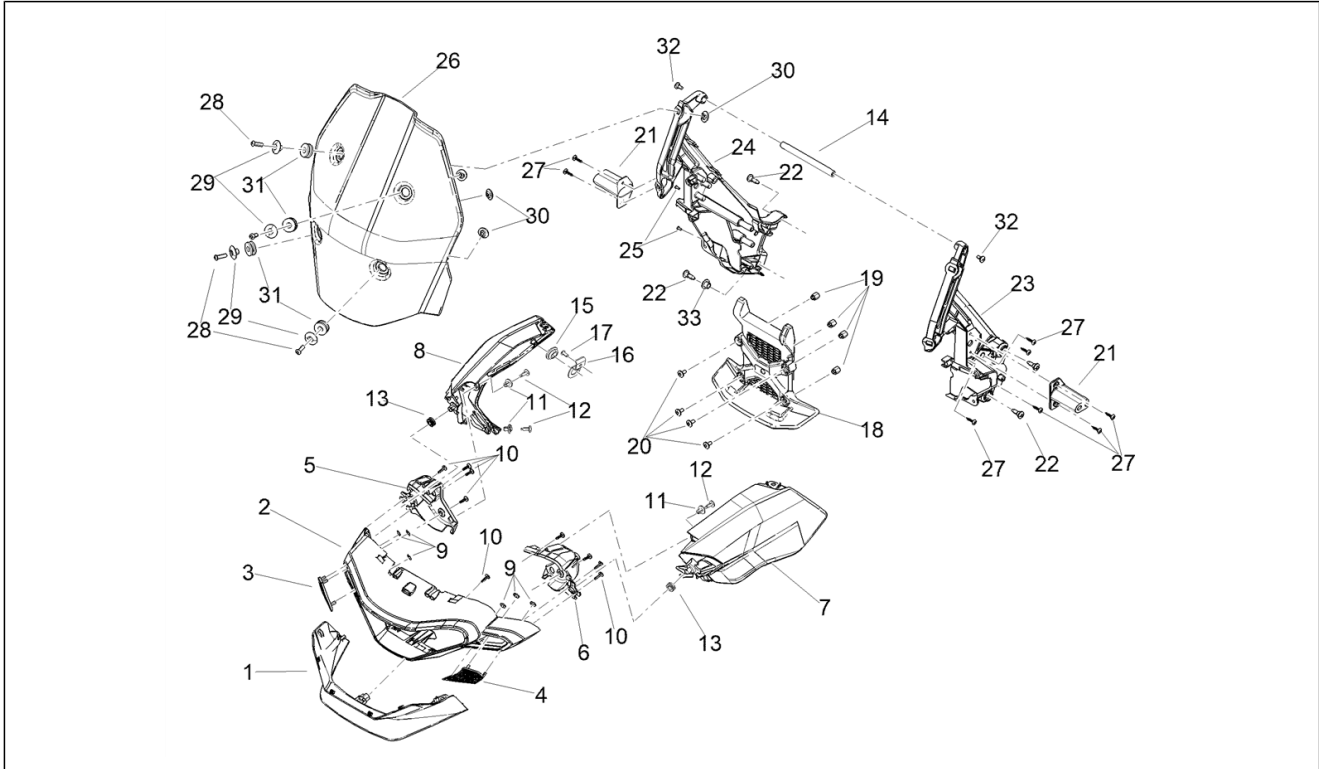

Group	Body
Code	02.040
Description	Front fairing
Service	1

Pos.	Code	Description	Qty	Variants
1	2B008832000N18		1	Colour:Indaco tagelmust[IT]
1	2B008832000L02	Spoiler, yellow	1	Colour:Yellow[Giallo]
1	2B008832000XR4	Spoiler, red	1	Colour:Red[Rosso]
1	2B008832	Spoiler	1	Colour:unpainted[Grezzo]
2	2B008833000G15	Headlight frame	1	Colour:Indaco tagelmust[IT]
2	2B008833	Headlight frame	1	Colour:Red[Rosso] Yellow[Giallo]
3	2B009043	Right air grille	1	
4	2B009044	Left air grille	1	
5	2B009118	Headlight box cover right	1	
6	2B009119	Headlight box cover left	1	
7	2B008836000G15	Left air duct painted	1	Technical Specification:No decals[ND]
7	2B008836	Left air conduit	1	Colour:unpainted[Grezzo]
8	2B008835000G15	Painted right air duct	1	Technical Specification:No decals[ND]
8	2B008835	Right air pipe	1	Colour:unpainted[Grezzo]
9	181351	Spring plate	6	
10	CM180701	Self tapping screw D4x16	13	
11	AP8144616	Rivet, female	4	
12	AP8144563	Rivet, male	4	
13	487665	Fairlead	1	
14	2B009281	Instrument support	1	
15	AP8220162	Rubber spacer	2	
16	2B009421	Air conductor fixing	2	
17	AP8152267	Hexagon convex big end screw M5x12	2	
18	2B008953	Dashboard lid	1	
19	2B009270	Upper bush M5	4	
20	AP8150500	Hex socket screw M5x9 NERINOX	4	
21	2B009588	Turn indicator support	2	
22	2B004560	M6x20 pre-coated hex head screw	4