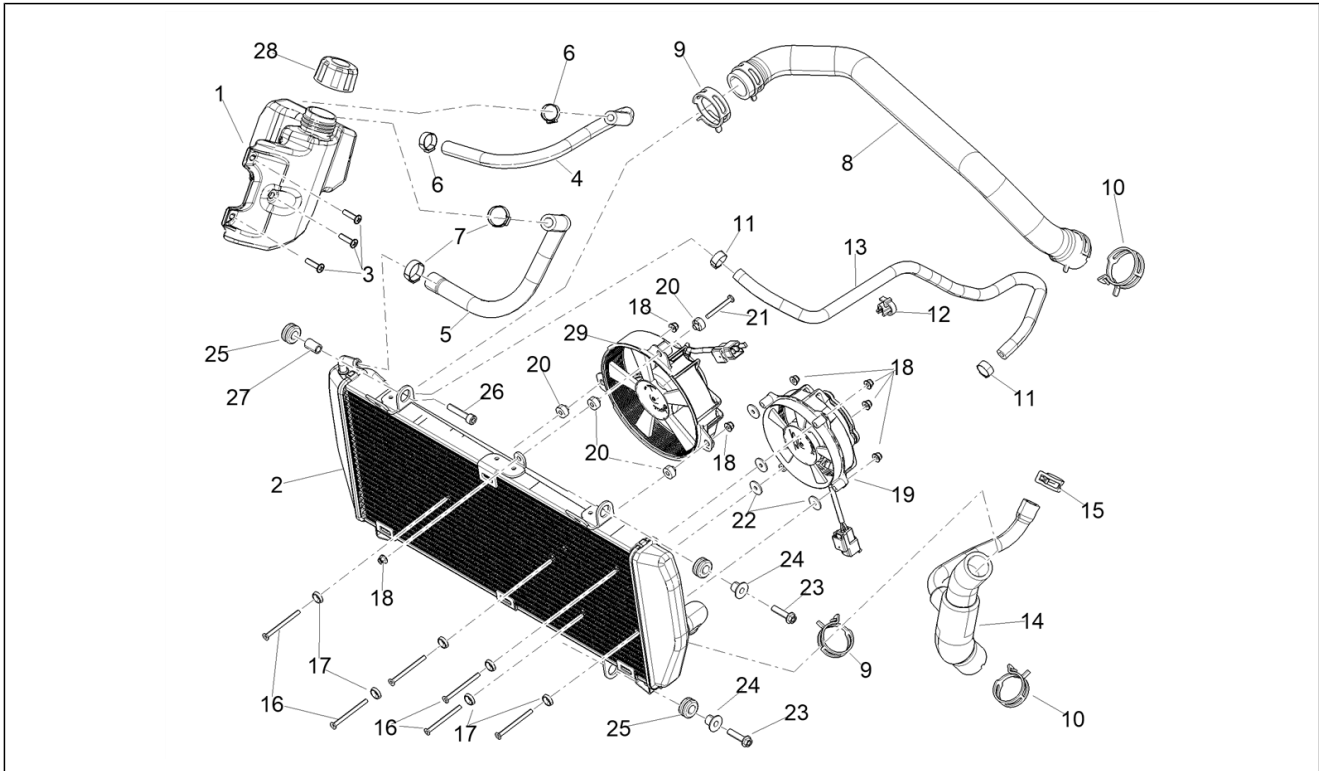

Group	Cooling system
Code	10.020
Description	Cooling system
Service	1

Pos.	Code	Description	Qty	Variants
1	2B009021	Expansion tank	1	
2	2B006667	Radiator, assy	1	
3	AP8152329	Phillips screw, SWP M5x20	3	
4	AP8144506	Fuel tube 7,5X3,5	1	
5	2B009355	Cooler pipe	1	
6	CM001903	Hose clamp	2	
7	CM001904	Hose clamp	2	
8	2B009027	Cooling tube	1	
9	CM226905	Spring clamp 32/12	2	
10	CM226906	Spring clamp 35/12	2	
11	CM001914	Hose clamp	2	
12	668762	Hose clamp	1	
13	2B009028	Radiator head pipe	1	
14	2B009022	3-way pipe	1	
15	CM226902	Spring clamp 19/12	1	
16	2B009590	Screw M4X50	6	
17	893823	Washer d4,5	6	
18	2B008790	Self-locking nut M4	7	
19	2D000663	Electric fan	1	
20	893513	Spacer	4	
21	AP8150415	Screw	1	
22	AP8150011	Washer 4,3x12x1	3	
23	AP8152280	Screw w/ flange M6x25	2	
24	AP8221023	T bush	2	
25	AP8120030	Rubber spacer	3	
26	AP8150220	Hex socket screw M6x30	1	
27	AP8121718	Bush	1	
28	623673	Expansion tank plug	1