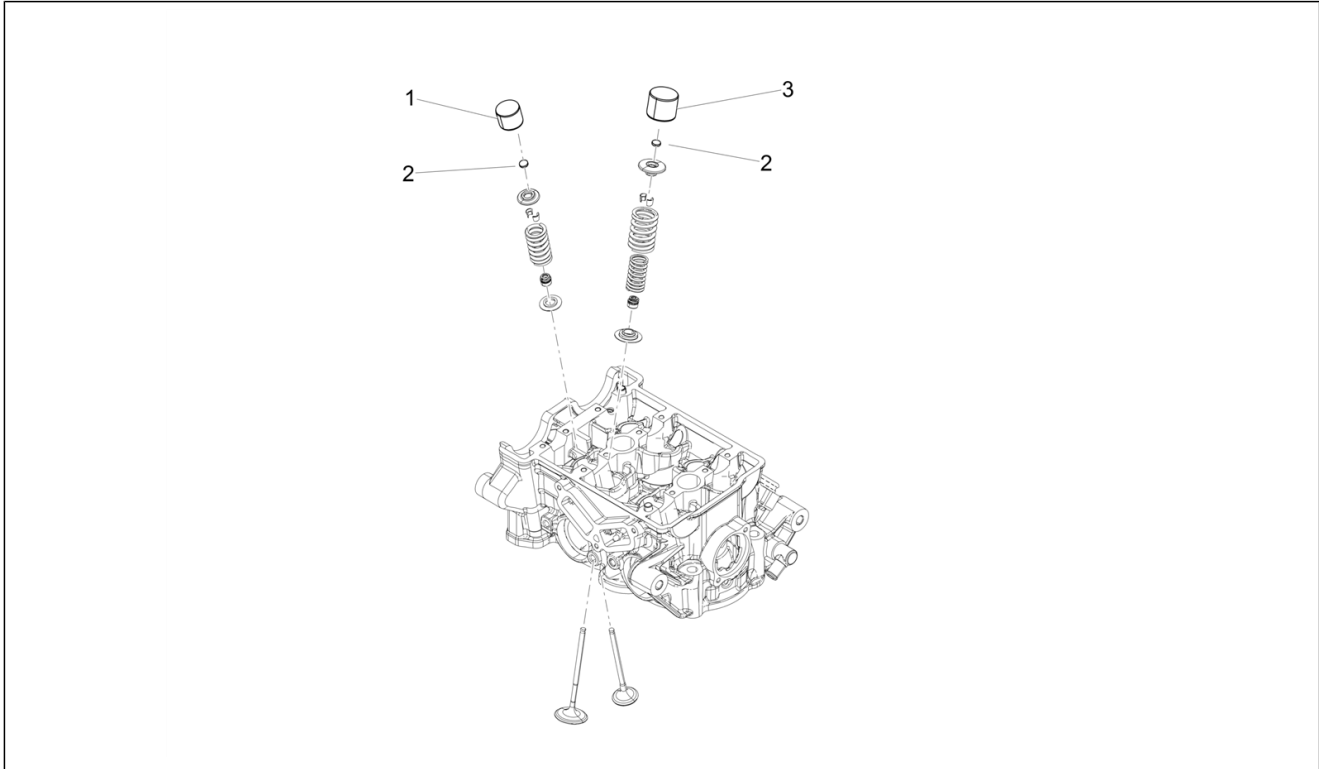

Group	Engine
Code	03.110
Description	Pad
Service	1

Pos.	Code	Description	Qty	Variants
2	CM327028	Pad 2.42	1	
2	CM327029	Pad 2.45	1	
2	CM327030	Pad 2.47	1	
2	CM327031	Pad 2.50	1	
2	CM327032	Pad 2.52	1	
2	CM327033	Pad 2.55	1	
2	CM327034	Pad 2.57	1	
2	CM327035	Pad 2.60	1	
2	CM327036	Pad 2.62	1	
2	CM327037	Pad 2.65	1	
2	CM327038	Pad 2.67	1	
2	CM327039	Pad 2.70	1	
2	CM327040	Pad 2.72	1	
2	CM327041	Pad 2.75	1	
2	CM327042	Pad 2.77	1	
2	CM327043	Pad 2.80	1	
2	CM327044	Pad 2.82	1	
2	CM327045	Pad 2.85	1	
2	CM327046	Pad 2.87	1	
2	CM327047	Pad 2.90	1	
2	CM327048	Pad 2.92	1	
2	CM327049	Pad 2.95	1	
2	CM327050	Pad 2.97	1	
2	CM327051	Pad 3.00	1	
2	CM327052	Pad 3.02	1	
2	CM327053	Pad 3.05	1	
2	CM327054	Pad 3.07	1	
2	CM327055	Pad 3.10	1