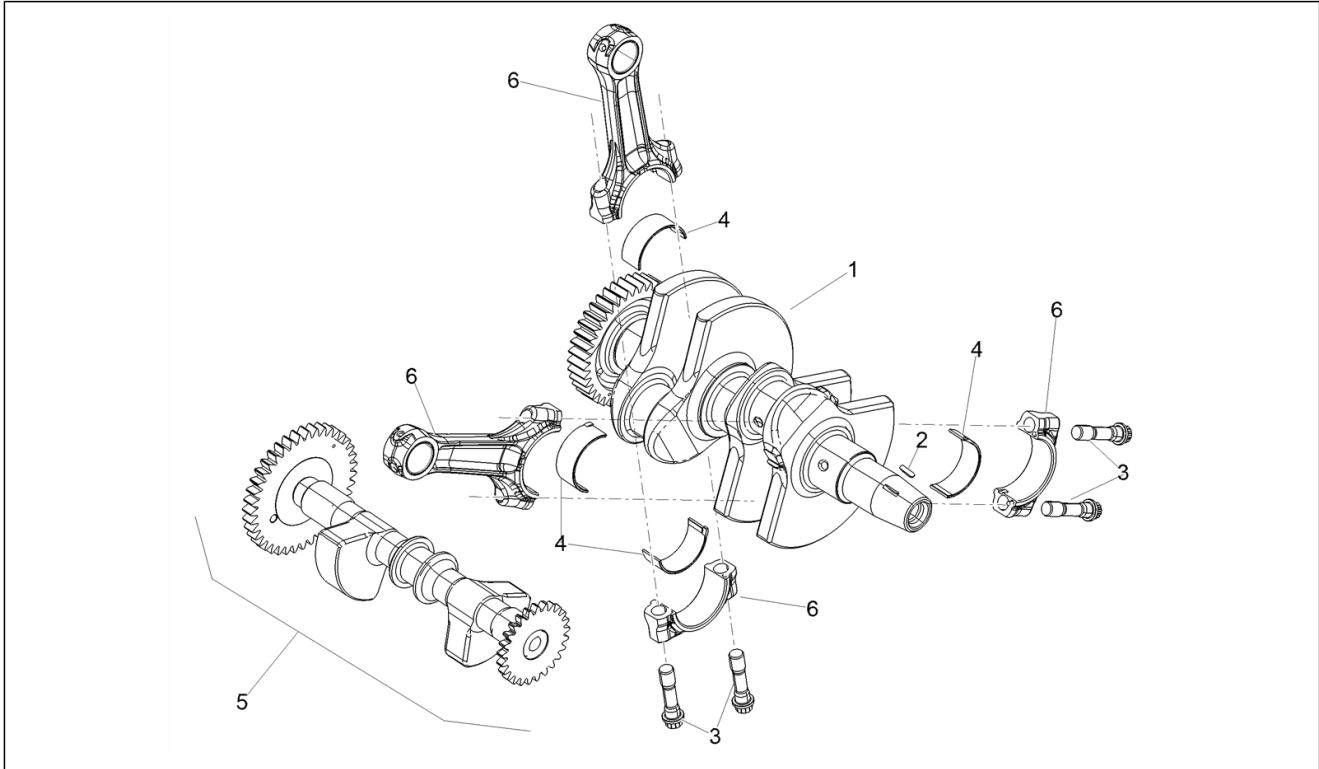

Group	Engine
Code	03.160
Description	Crankshaft
Service	1

Pos.	Code	Description	Qty	Variants
1	1A0193604E1	Crankshaft, weight class E1	1	
1	1A0193604E2	Crankshaft, weight class E2	1	
1	1A0193604E3	Crankshaft, weight class E3	1	
1	1A0193604E4	Crankshaft, weight class E4	1	
1	1A0193604E5	Crankshaft, weight class E5	1	
2	000267	Untapered key	1	
3	1A016237	Connecting rod screw	4	
4	2A0008370B	Connecting rod half-bearing, blue	4	
4	2A0008370G	Connecting rod half-bearing, yellow	4	
4	2A0008370V	Connecting rod half-bearing, green	4	
5	1A0171494	Balance shaft	1	
6	1A011945E1	Connecting rod, weight class E1	1	
6	1A011945E2	Connecting rod, weight class E2	1	
6	1A011945E3	Connecting rod, weight class E3	1	
6	1A011945E4	Connecting rod, weight class E4	1	
6	1A011945E5	Connecting rod, weight class E5	1