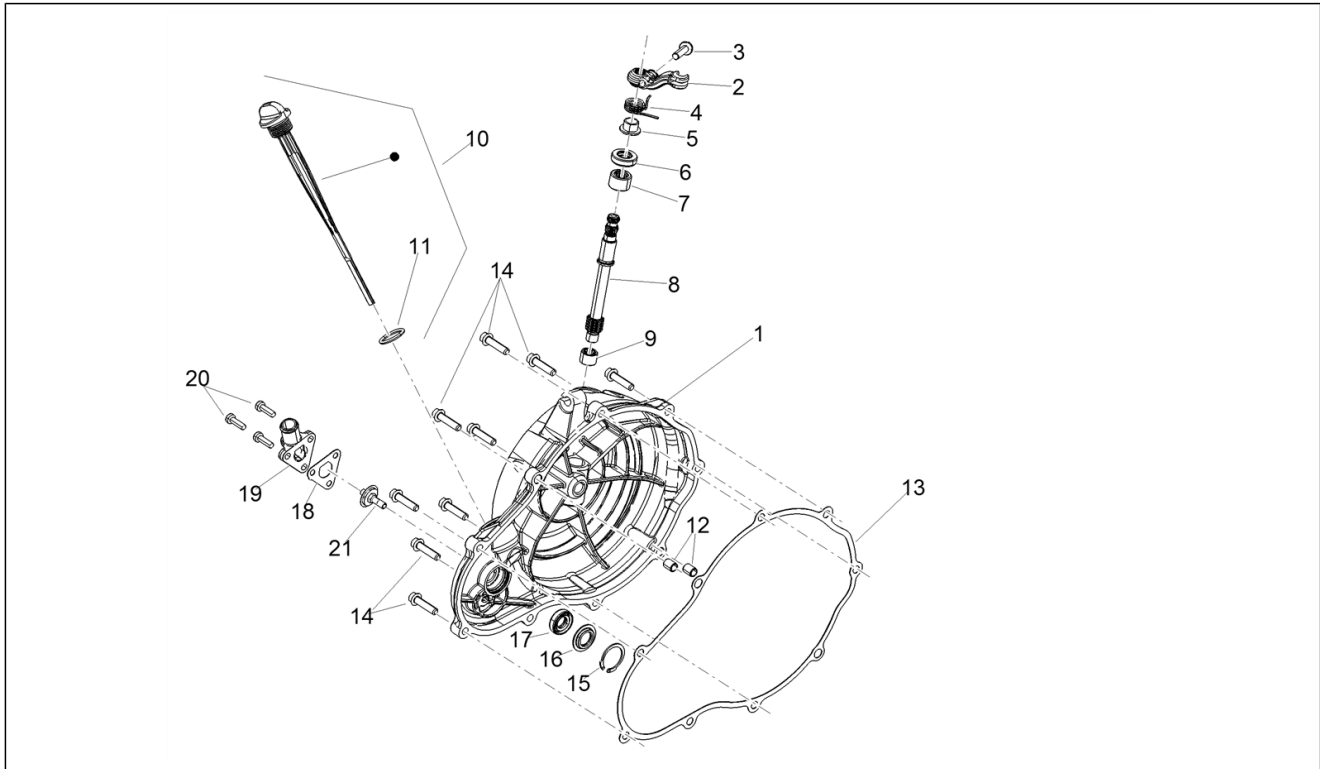

Group	Engine
Code	03.220
Description	Clutch cover
Service	1

Pos.	Code	Description	Qty	Variants
1	1A021666	Clutch side cover	1	
2	1A018062	Lever	1	
3	AP8152279	Screw w/ flange M6x20	1	
4	857461	Clutch lever return spring	1	
5	857460	T bush	1	
6	1A017552	Oil seal 12X22	1	
7	B045224	12x8x12 roller bearing	1	
8	1A017986R	Clutch control spindle	1	
9	B045225	Drawn cap 10x14x10	1	
10	1A021655	[...]	1	
11	AP9150356	O-ring D18,72x2,62	1	
12	411209	Locating dowel	2	
13	1A013509	Clutch cover gasket	1	
14	874549	Screw w/ flange M6x25	8	
15	880701	Circlip	1	
16	879320	Spacer	1	
17	1A019621	Oil seal D12x22x6	1	
18	1A019262	Gasket	1	
19	1A019261	Oil bleed cover	1	
20	857048	screw M5x16	3	
21	1A019359	Special screw	1