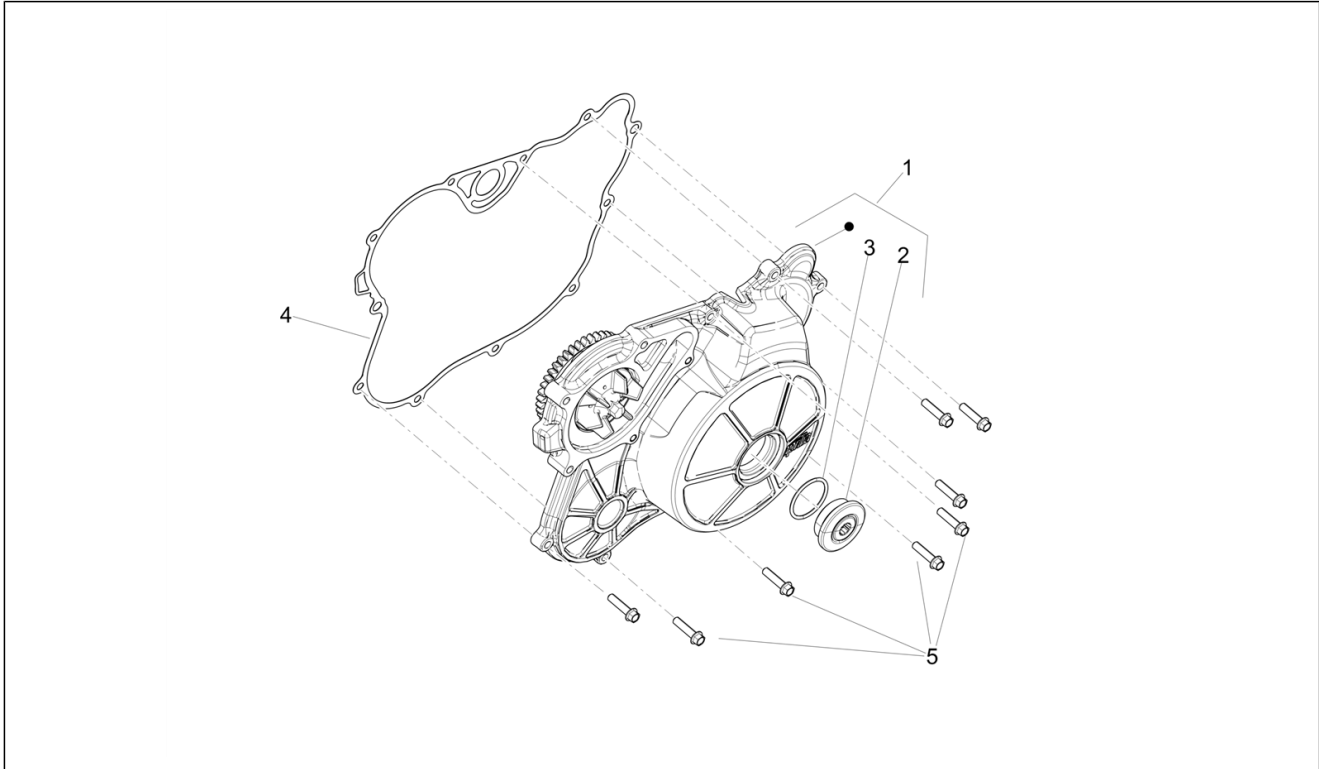

Group	Engine
Code	03.270
Description	Flywheel cover
Service	1

Pos.	Code	Description	Qty	Variants
1	1A0203365	Complete flywheel cover	1	
2	1A016703	Cover	1	
3	974219	Gasket	1	
4	1A013508	Flywheel housing cover gasket	1	
5	874549	Screw w/ flange M6x25	8