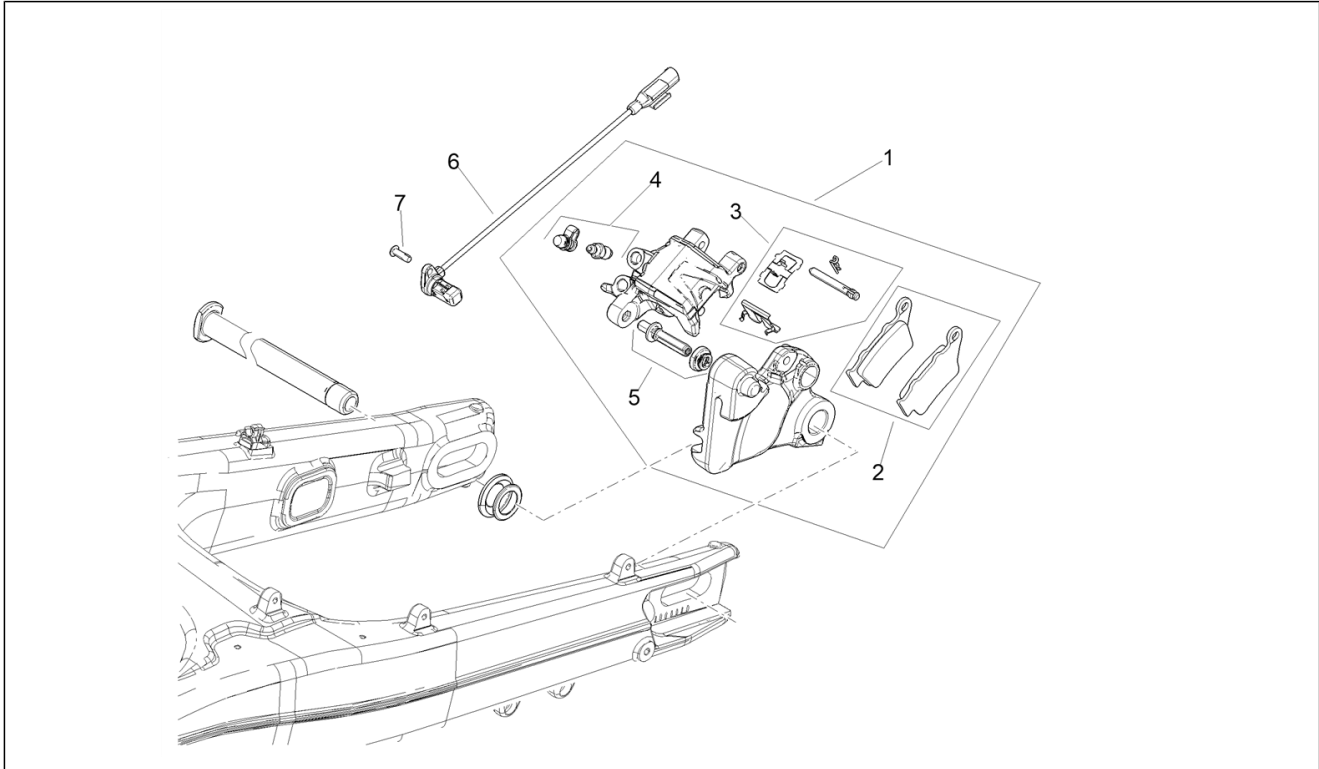

Group	Braking system
Code	06.040
Description	Rear brake caliper
Service	1

Pos.	Code	Description	Qty	Variants
1	2B007204	Rear brake caliper	1	
2	2B009669	Brake pads copy	1	
3	2B009677	Pin+split pin	1	
4	2B009674	Bleeder+cap	1	
5	2B009675	Headset	1	
6	1D003350	ABS front sensor	1	
7	AP8152268	Hex socket screw M5x16	1