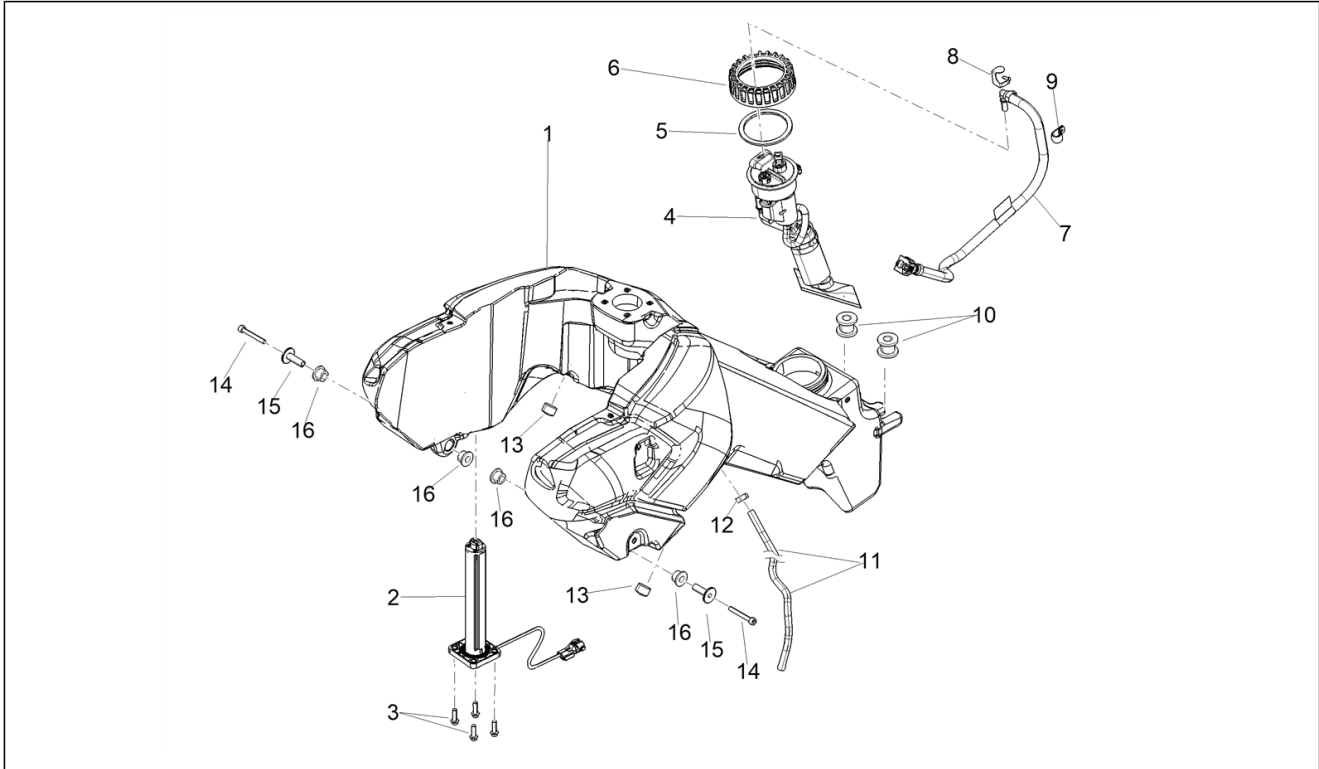

Group	Tank
Code	09.010
Description	Fuel tank
Service	1

Pos.	Code	Description	Qty	Variants
1	2H004793000D10	Fuel tank, blue	1	Technical Specification:Decal[D] Colour:Indaco tagelmust[IT]
1	2B007241	Fuel tank	1	Colour:unpainted[Grezzo]
1	2B007241000N19	Black fuel tank	1	Technical Specification:Decal[D] Colour:Red[Rosso] Yellow[Giallo]
2	2B009041	Fuel level sensor	1	
3	2B002596	Screw TBEI M 6x20	4	
4	2B009147	Fuel pump	1	
5	854937	Gasket	1	
6	AP8158359	Ring nut	1	
7	2B009285	Fuel pipe	1	
8	1B004354	Fuel pump bracket	1	
9	AP8102151	Black hose D12*	1	
10	GU02107100	Rubber spacer	2	
11	AP8120952	pipe 5,5x10	1	
12	CM001901	Hose clamp	1	
13	2B007824	Pad	2	
14	AP8150403	Hex socket screw M6x45	2	
15	2B006465	T bush	2	
16	AP8101372	Silent-block	4