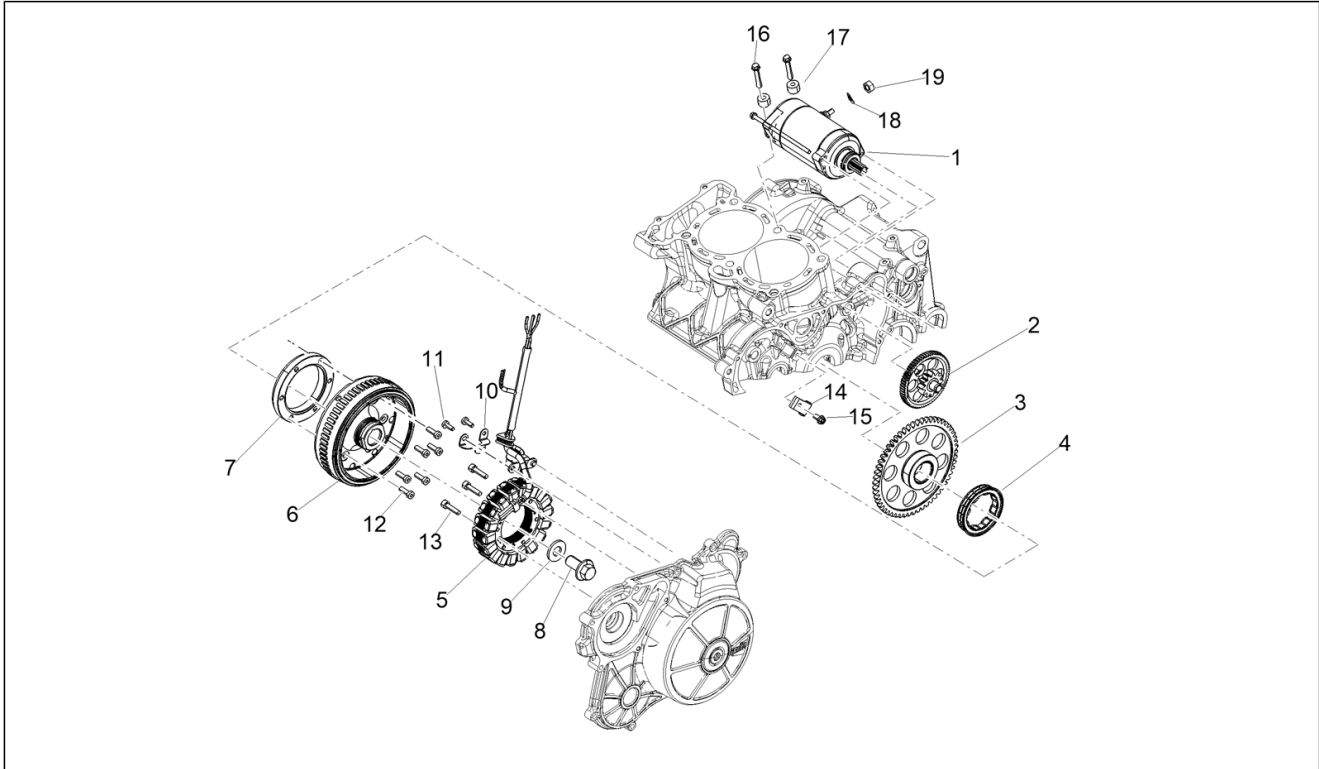

Group	Engine
Code	03.300
Description	Cdi magneto assy / Ignition unit
Service	1

Pos.	Code	Description	Qty	Variants
1	B044495	Starter motor	1	
2	1A012162	Electric starter gear	1	
3	848714	Starter motor gear	1	
4	830389	Sprag clutch	1	
5	1A019557	Stator	1	
6	1A016098	Rotor, assy.	1	
7	82964R	Sprag clutch housing	1	
8	B015563	Screw w/ flange M14x30	1	
9	825725	Flat washer 14.1x30x3	1	
10	1A013141	Cable fixing plate	1	
11	1A002950	screw M5X14	2	
12	1A018667	Hex socket screw M6X16	6	
13	1A002951	Hex socket screw M6X30	3	
14	848845	Plate	1	
15	878872	Flanged hexagon screw	1	
16	414838	Flanged hexagon screw M6x35	2	
17	184400	Rear spacer	2	
18	658830	Curved spring washer 6x12	1	
19	AP8152299	Self-locking nut M6	1