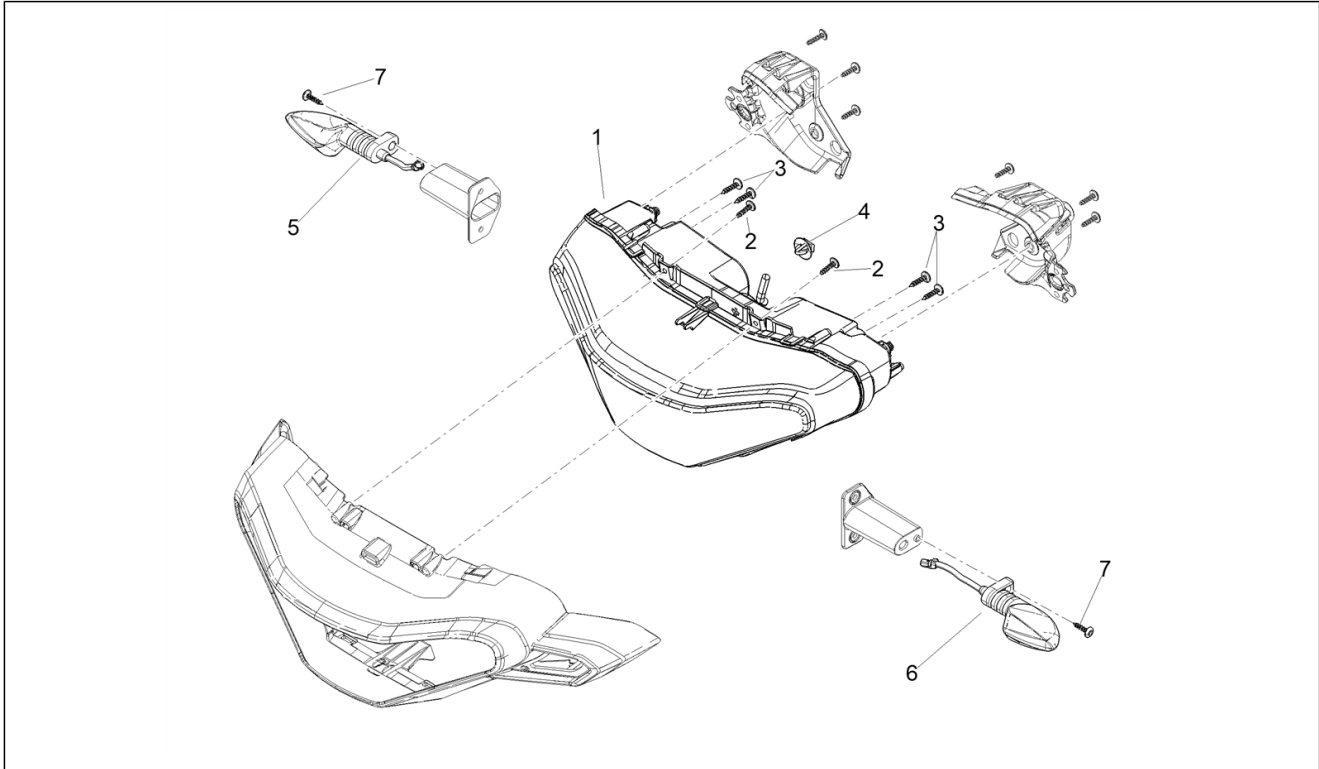

Group	Lights - Instruments
Code	08.010
Description	Front headlamps
Service	1

Pos.	Code	Description	Qty	Variants
1	2D000638	Headlight	1	
2	CM180701	Self tapping screw D4x16	13	
3	CM179101	Self-tapping screw	4	
4	890760	Instrument support	1	
5	2D000138	RH front/LH rear turn indic.	1	
6	2D000137	LH front/RH rear turn indic.	1	
7	CM179101	Self-tapping screw	2