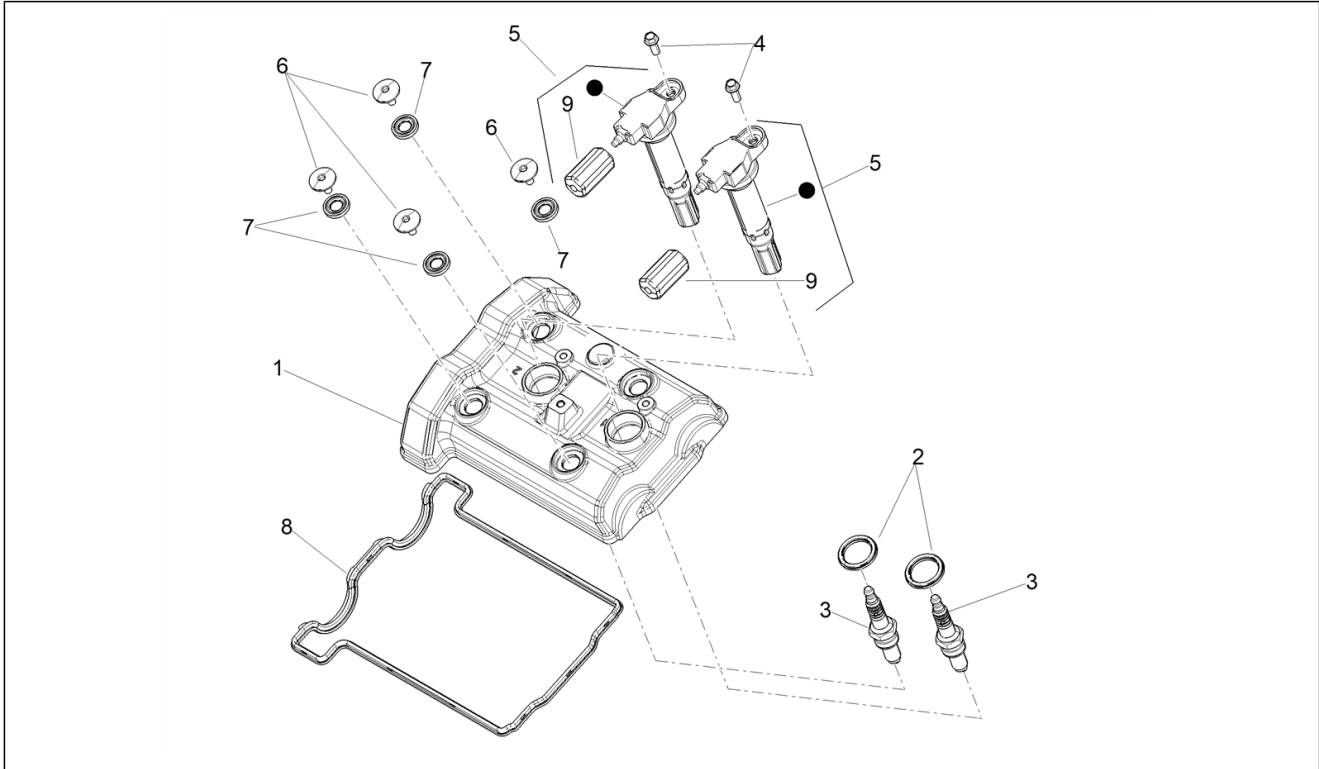

Group	Engine
Code	03.090
Description	Cylinder head cover
Service	1

Pos.	Code	Description	Qty	Variants
1	1A019263	Head cover	1	
2	1A012849	Gasket	2	
3	1A015311	Spark plug	2	
4	874555	Flanged hexagon screw M6x16	2	
5	1A0221185	Complete H.V. coil	2	
6	842291	Special screw	4	
7	898410	Damper drift	4	
8	1A011919	Head cover gasket	1	
9	641815	Nucleo EMI	1