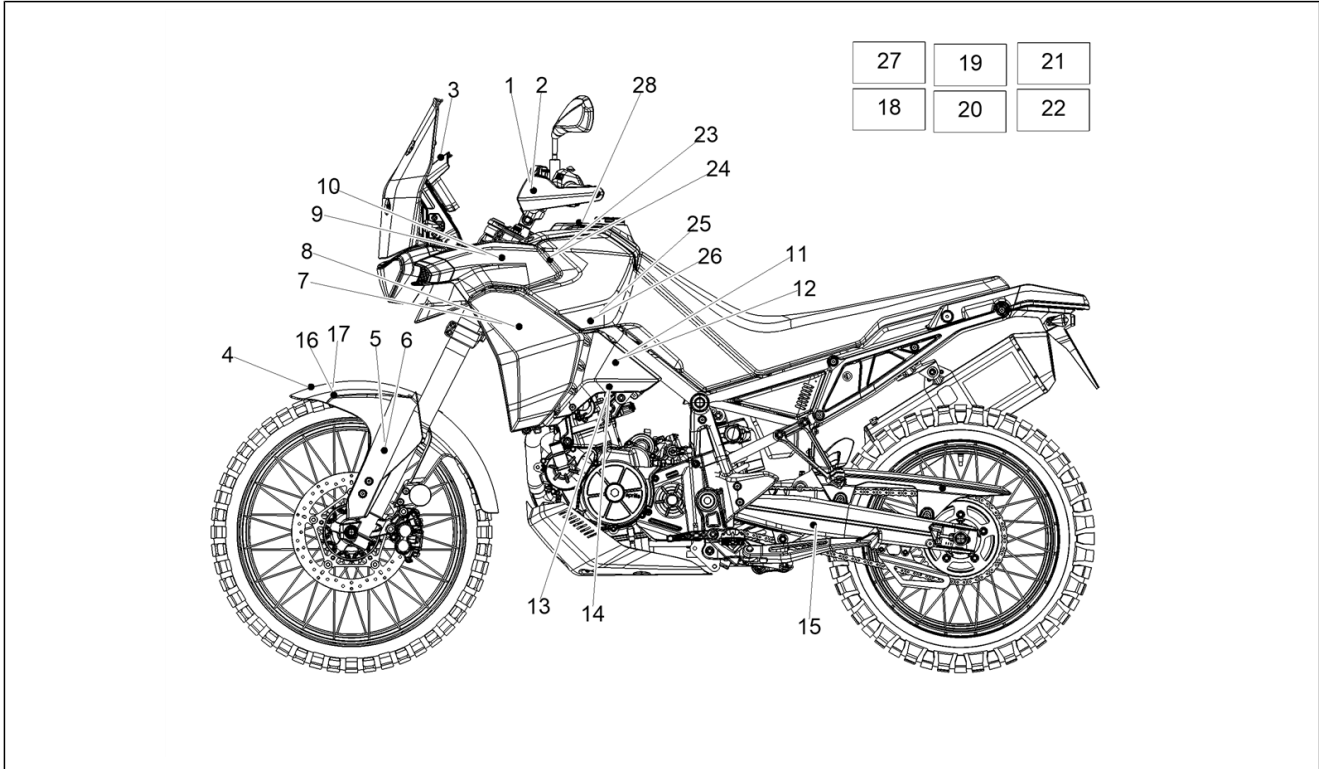

Group	Body
Code	02.190
Description	Decal
Service	1

Pos.	Code	Description	Qty	Variants
13	2H004676	Lower right extractor decal	1	Colour:Yellow[Giallo]
14	2H004687	Lower left extractor decal	1	Colour:Red[Rosso]
14	2H004678	Lower left extractor decal	1	Colour:Yellow[Giallo]
15	2B009857	Tyre pressure decal	1	
16	2H004802	RH front mudguard decal	1	Colour:Indaco tagelmust[IT]
17	2H004803	LH front mudguard decal	1	Colour:Indaco tagelmust[IT]
18	B045974	Fuel decal E15	1	
19	2G000741	Noise emission sticker	1	Year:MY 23[2023]
19	2G000701	Noise emission sticker MY22	1	Year:2022[N]
20	2G000742	Emission control sticker	1	Year:MY 23[2023]
20	2G000702	Emission control sticker MY22	1	Year:2022[N]
21	2G000743	Carbon filter sticker	1	Year:MY 23[2023]
21	2G000703	Carbon canister scheme sticker MY22	1	Year:2022[N]
22	2G000704	Tyre pressure decal MY22	1	
23	2H004808	RH Fuel tank decal "TUA"	1	Colour:Indaco tagelmust[IT]
24	2H004809	LH Fuel tank decal "REG"	1	Colour:Indaco tagelmust[IT]
25	2H004810	Band right tank decal	1	Colour:Indaco tagelmust[IT]
26	2H004811	Band left tank decal	1	Colour:Indaco tagelmust[IT]
27	2B009845		1	
28	2H000874	Decal "54 World Titles"	1