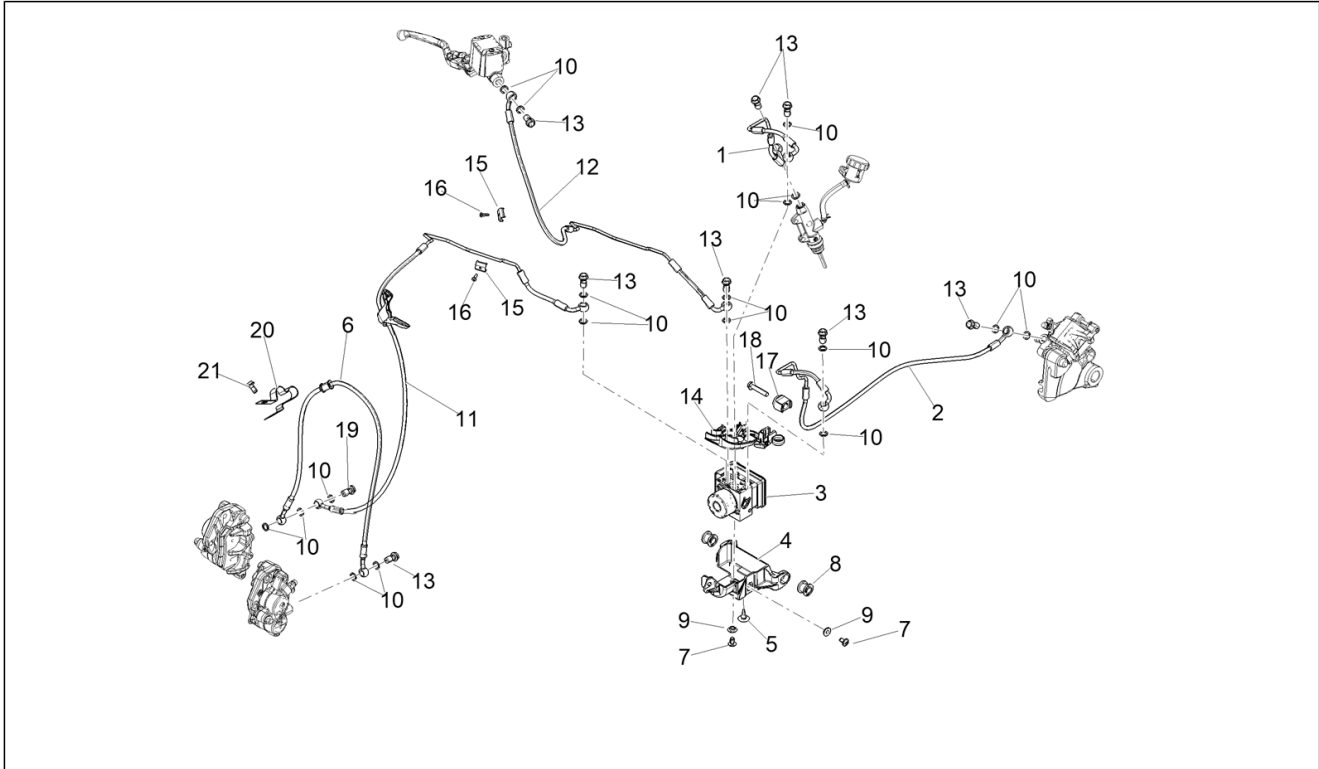

Group	Braking system
Code	06.050
Description	ABS Brake system
Service	1

Pos.	Code	Description	Qty	Variants
1	2B008543	Rear brake pipe pump-Hecu ABS	1	
2	2B008544	Brake calliper-HECU pipe	1	
3	2D000641	ABS control unit	1	
4	2B006807	Holder	1	
5	AP8120001	Rubber spacer	1	
6	2B009405	Front brake pipe clamp-clamp	1	
7	884043	Screw w/ flange M6x12	3	
8	AP8144328	Rubber spacer	2	
9	AP9100053	Bush d.10-h.3,5	2	
10	AP8113004	Washer 10x14x1,6*	19	
11	2B008659	Front brake pipe Hecu ABS-clamp	1	
12	2B008541	Front brake pipe pump-Hecu ABS	1	
13	1C001209	Special screw	9	
14	2B009379	Tube guide plate	1	
15	2B009109	Fixing bracket	2	
16	018591	screw M4x14	2	
17	2B009433	Spacer	1	
18	AP8152281	Screw w/ flange M6x30	1	
19	B044594	Dual brake pipe screw	1	
20	666047	Hose clamp	1	
21	2B005143	Screw w/ flange M6x12	1